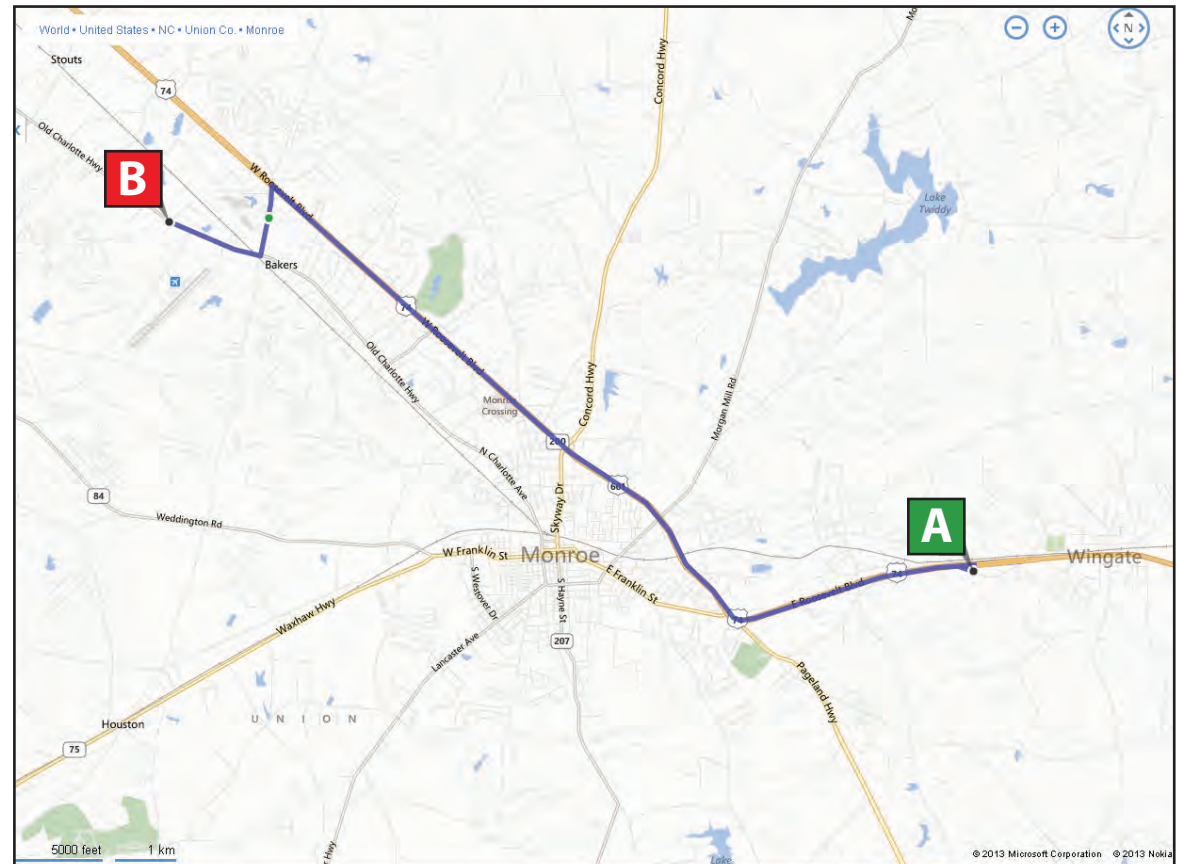

Directions to: South Piedmont Community College 4209 Old Charlotte Highway, Monroe, NC

- 1. Head northwest on Presson Road toward US-74.**
- 2. Turn left onto US-74. Head west for 9 miles.**
- 3. Turn left on Rocky River Road. Head south for 0.9 miles.**
- 4. Turn right on Old Charlotte Highway towards Indian Trail. Travel 0.7 miles and South Piedmont Community College will be on your left.**

Credit: Bing Maps