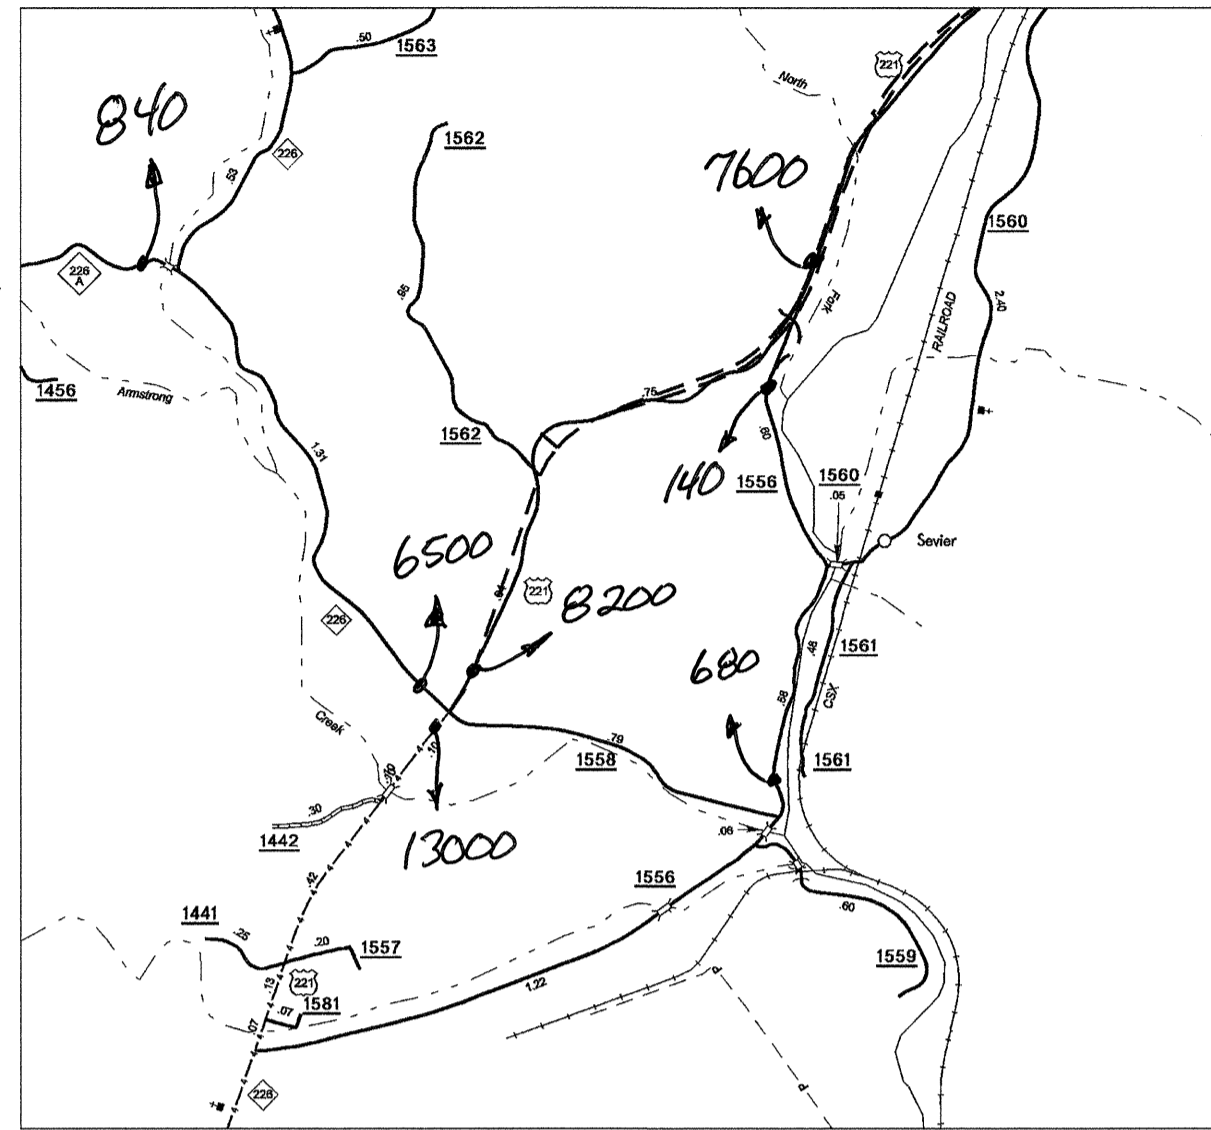

Sevier

ENLARGED MUNICIPAL AND SUBURBAN AREAS
McDOWELL COUNTY
NORTH CAROLINA
PREPARED BY THE
NORTH CAROLINA DEPARTMENT OF TRANSPORTATION
STATE ROAD MAINTENANCE UNIT - MAPPING AND INFORMATION SECTION
IN COOPERATION WITH THE
U.S. DEPARTMENT OF TRANSPORTATION
FEDERAL HIGHWAY ADMINISTRATION

SHEET 3 OF 3

McDOWELL