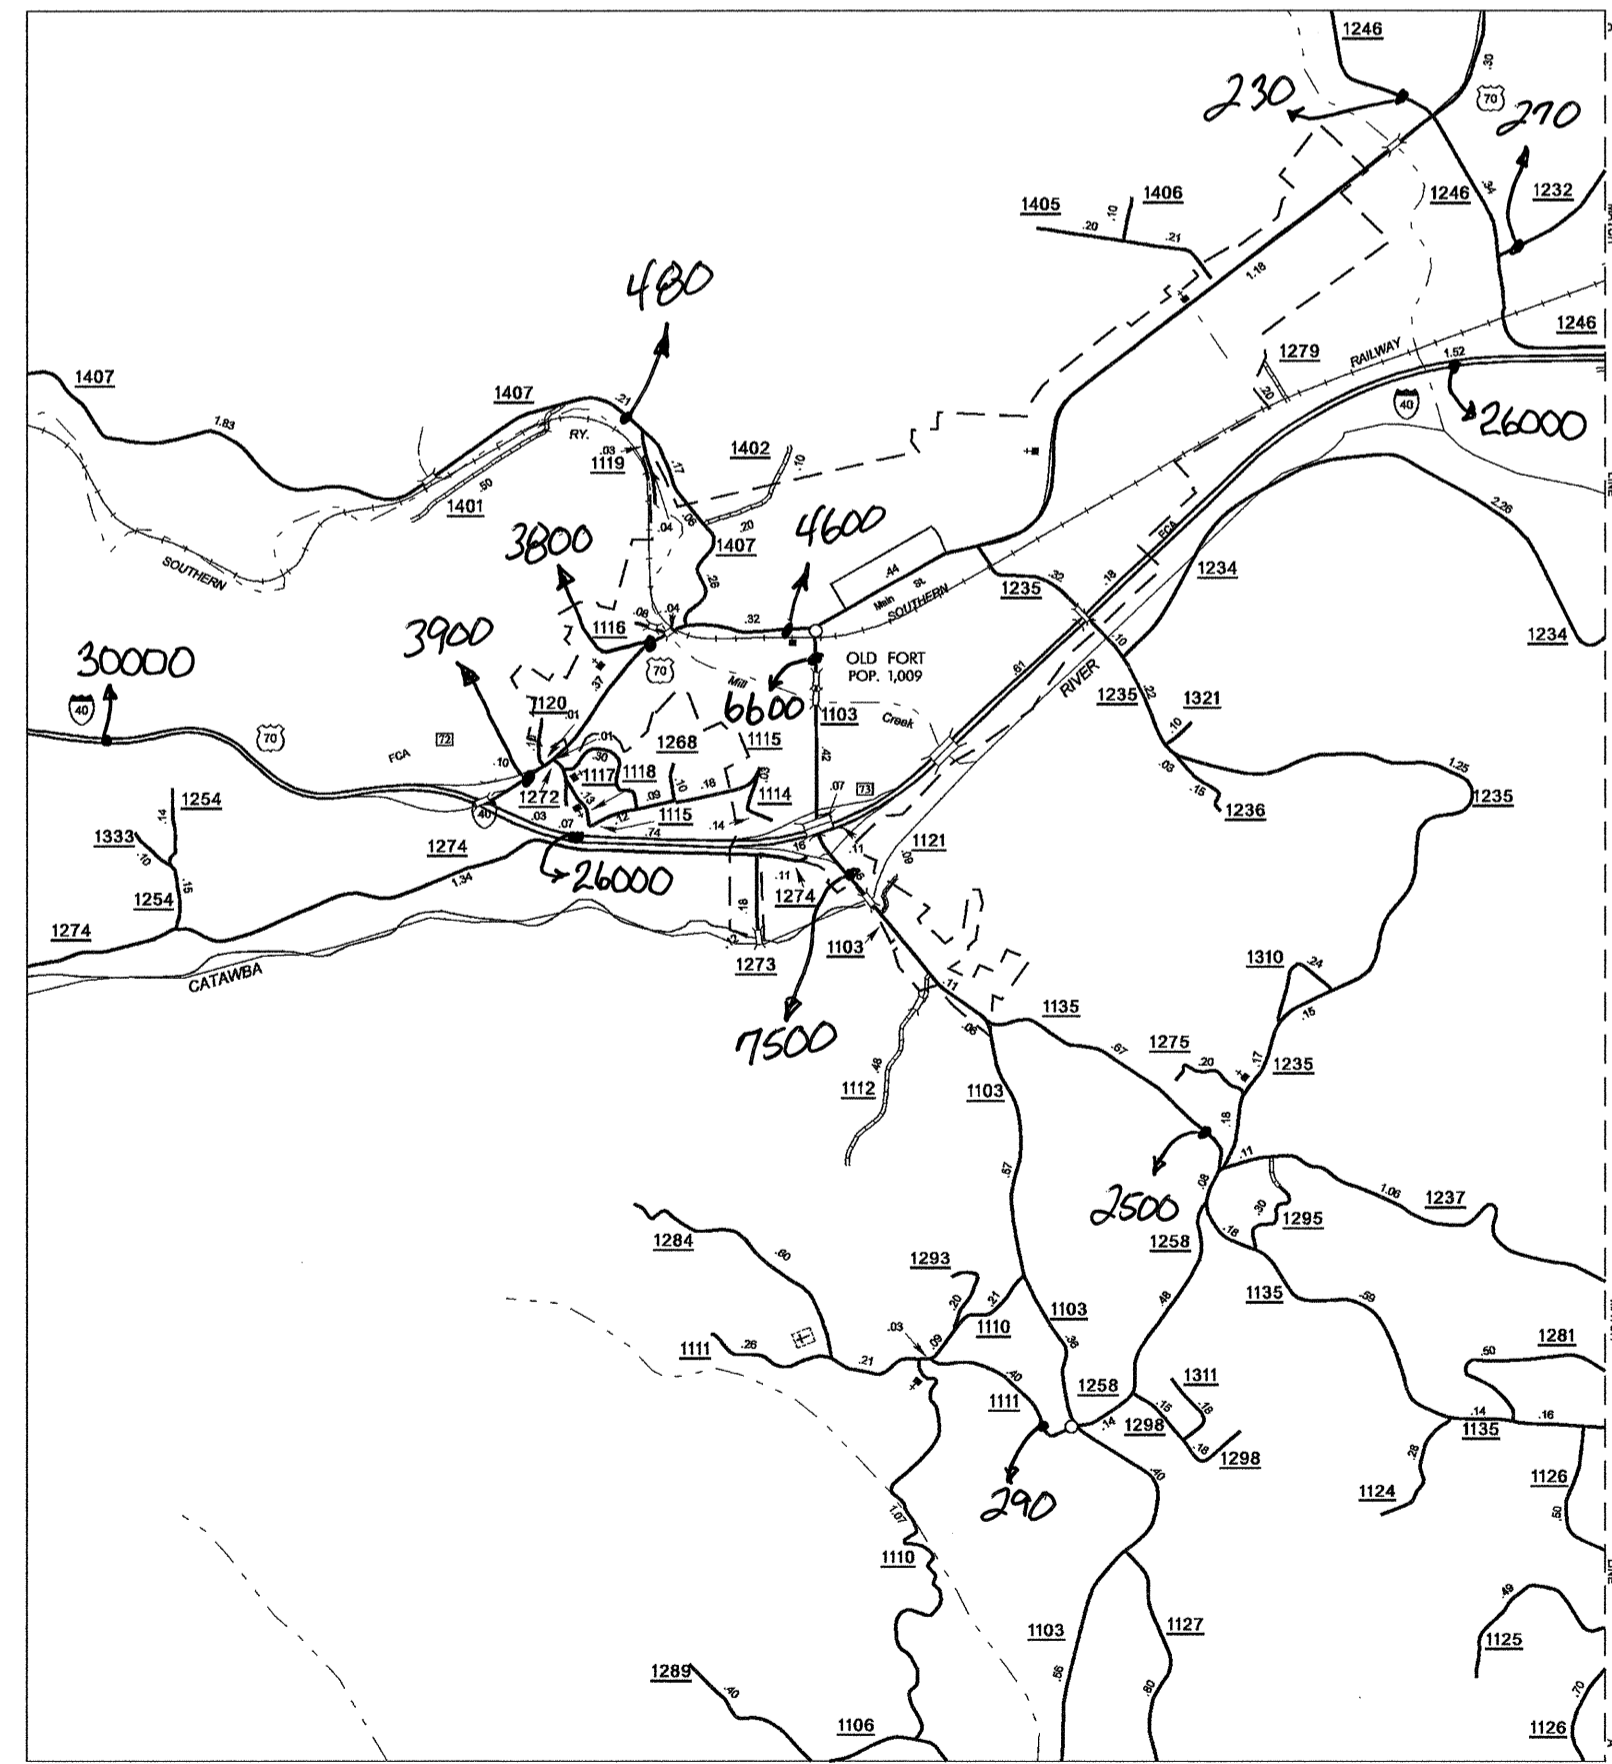

Old Fort

ENLARGED MUNICIPAL AND SUBURBAN AREAS
McDOWELL COUNTY
NORTH CAROLINA
PREPARED BY THE
NORTH CAROLINA DEPARTMENT OF TRANSPORTATION
STATE ROAD MAINTENANCE UNIT - MAPPING AND INFORMATION SECTION
IN COOPERATION WITH THE
U.S. DEPARTMENT OF TRANSPORTATION
FEDERAL HIGHWAY ADMINISTRATION

SHEET 3 OF 3

McDOWELL