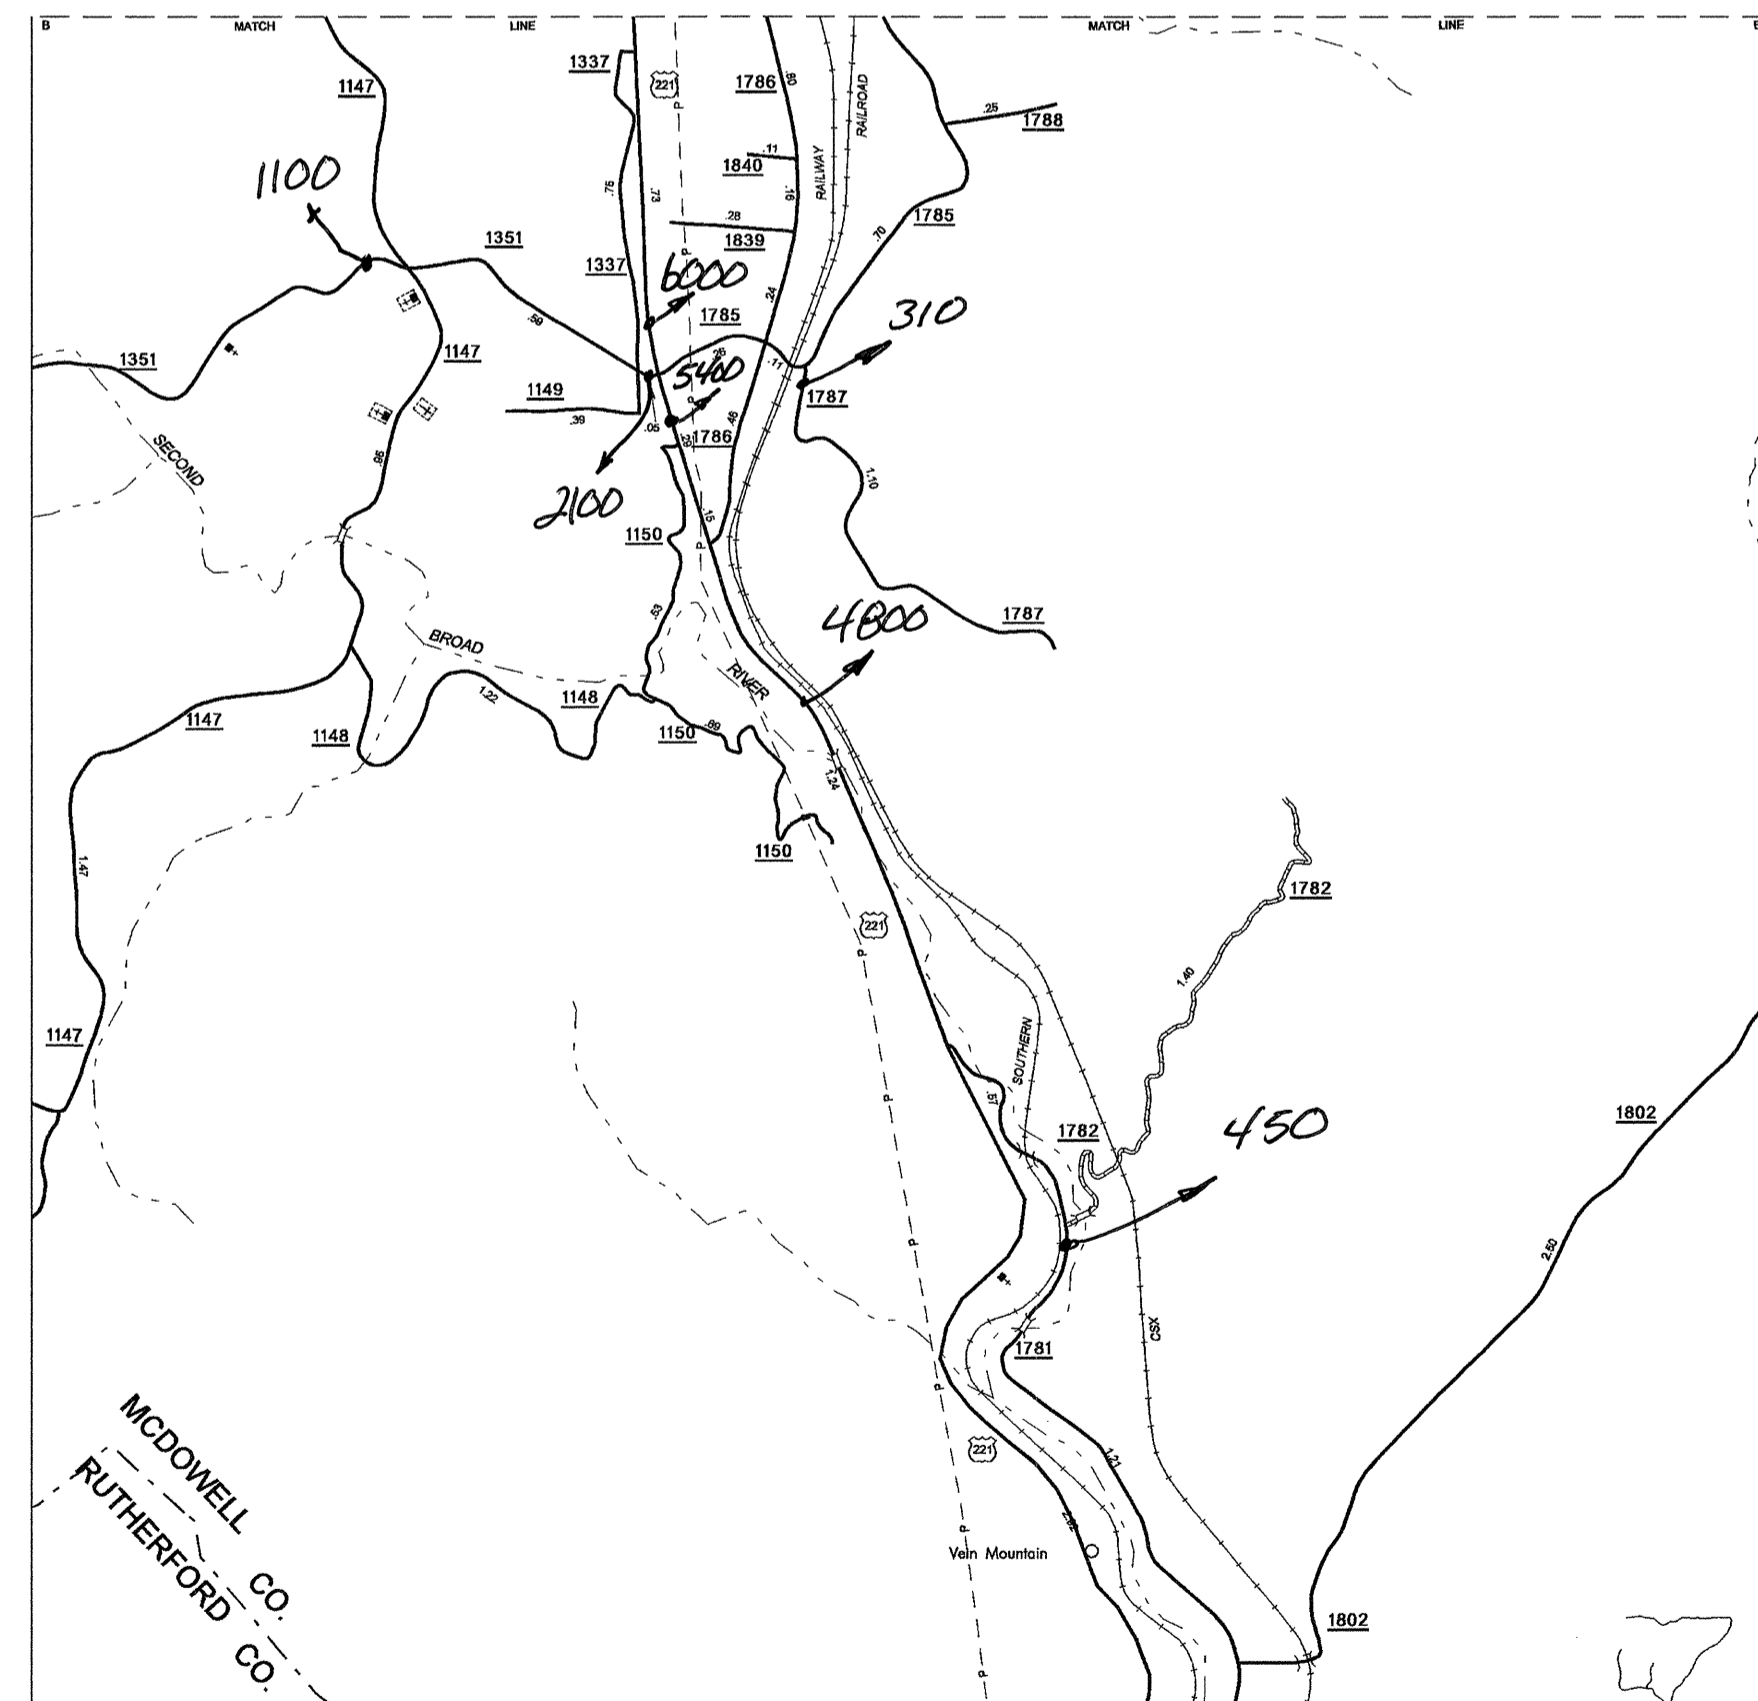

Vein Mountain

ENLARGED MUNICIPAL AND SUBURBAN AREAS
McDOWELL COUNTY
NORTH CAROLINA
PREPARED BY THE
NORTH CAROLINA DEPARTMENT OF TRANSPORTATION
STATE ROAD MAINTENANCE UNIT - MAPPING AND INFORMATION SECTION
IN COOPERATION WITH THE
U.S. DEPARTMENT OF TRANSPORTATION
FEDERAL HIGHWAY ADMINISTRATION

SHEET 3 OF 3

McDOWELL