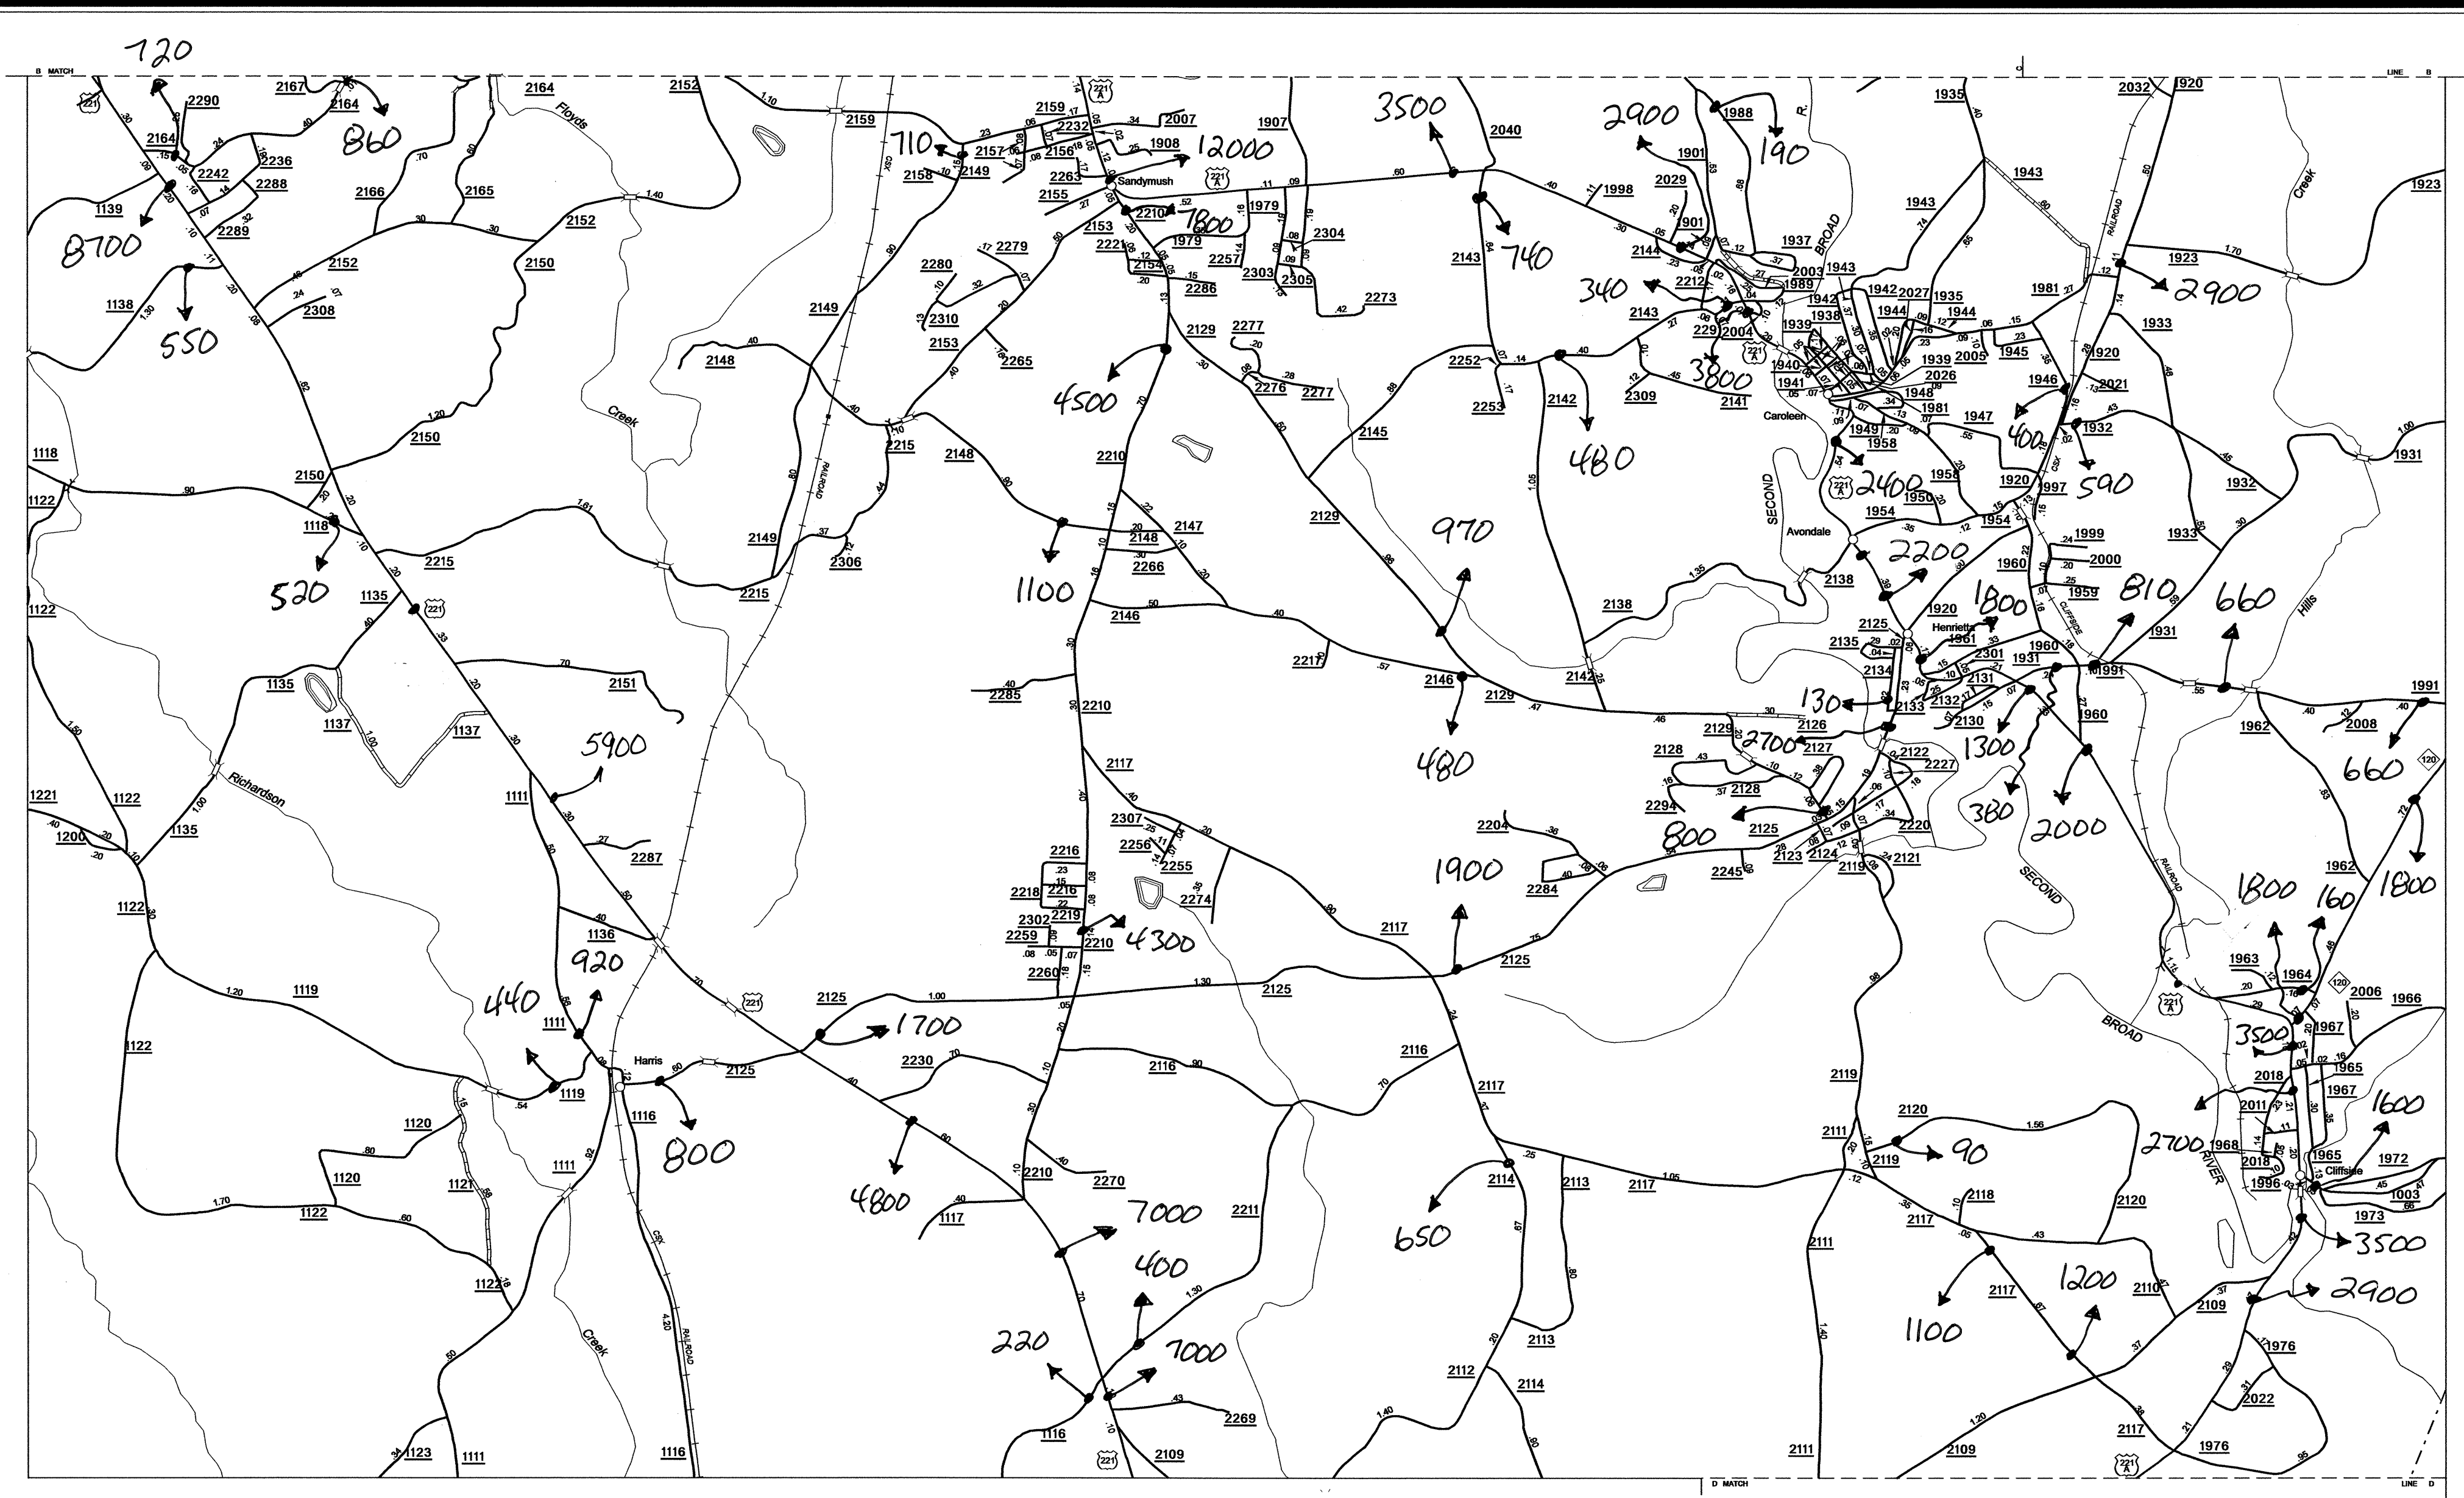

Henrietta and Vicinity