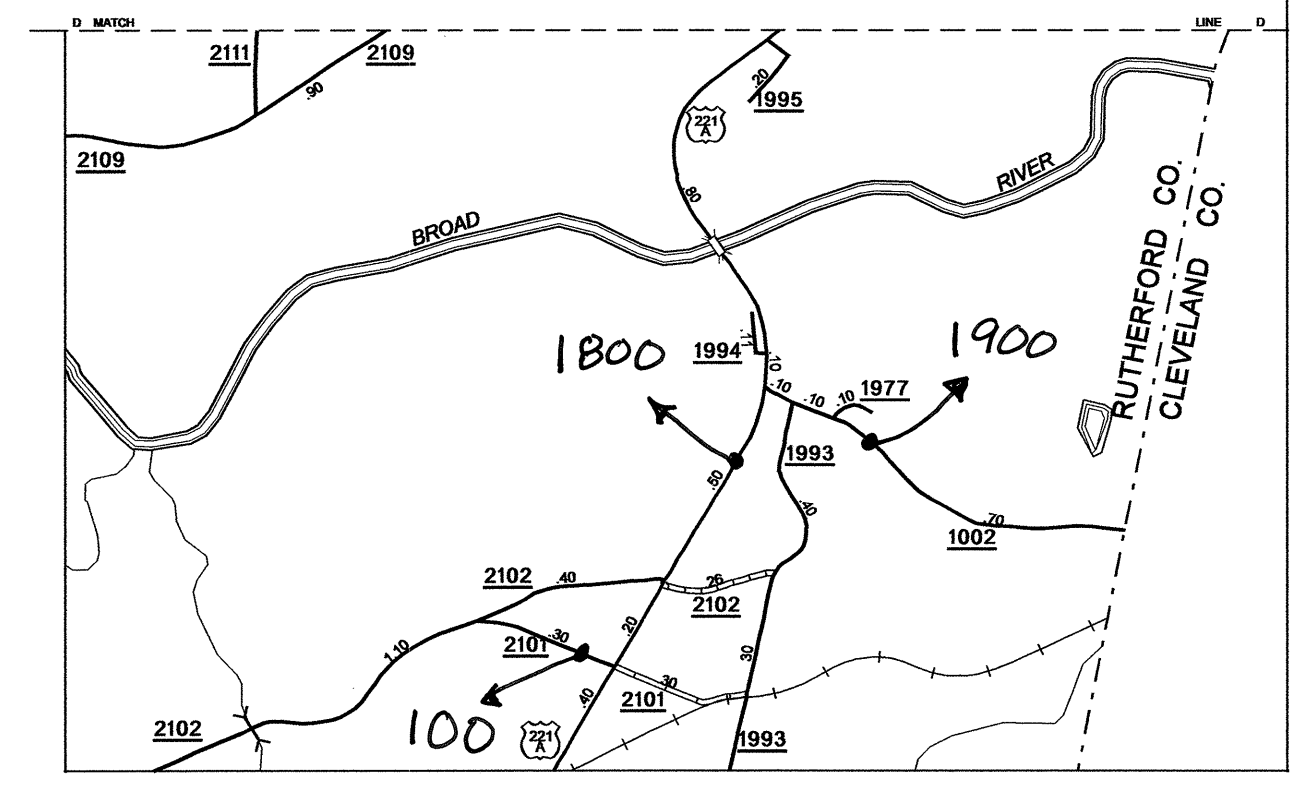

Inset 1

COUNTY MAPS AVAILABLE TO THE PUBLIC AT NO CHARGE. ADDRESS: N.C. DEPARTMENT OF TRANSPORTATION, STATE ROAD MAINTENANCE UNIT, 1547 MAIL SERVICE CENTER, RALEIGH, N.C. 27699
REVISIONS: 8/25/07 MG, 6/15/08 MG, 6/20/08 MG, 1/14/09 MG, 2/24/09 MG

2008 AADT
ANNUAL AVERAGE DAILY TRAFFIC
RUTHERFORD COUNTY
NORTH CAROLINA
GENERATED BY THE
TRAFFIC SURVEY GROUP
TRANSPORTATION PLANNING BRANCH
BASE MAPPING PREPARED BY
NORTH CAROLINA DEPARTMENT OF TRANSPORTATION
STATE ROAD MAINTENANCE UNIT
MAPPING & INFORMATION SECTION
IN COOPERATION WITH THE
U.S. DEPARTMENT OF TRANSPORTATION
FEDERAL HIGHWAY ADMINISTRATION