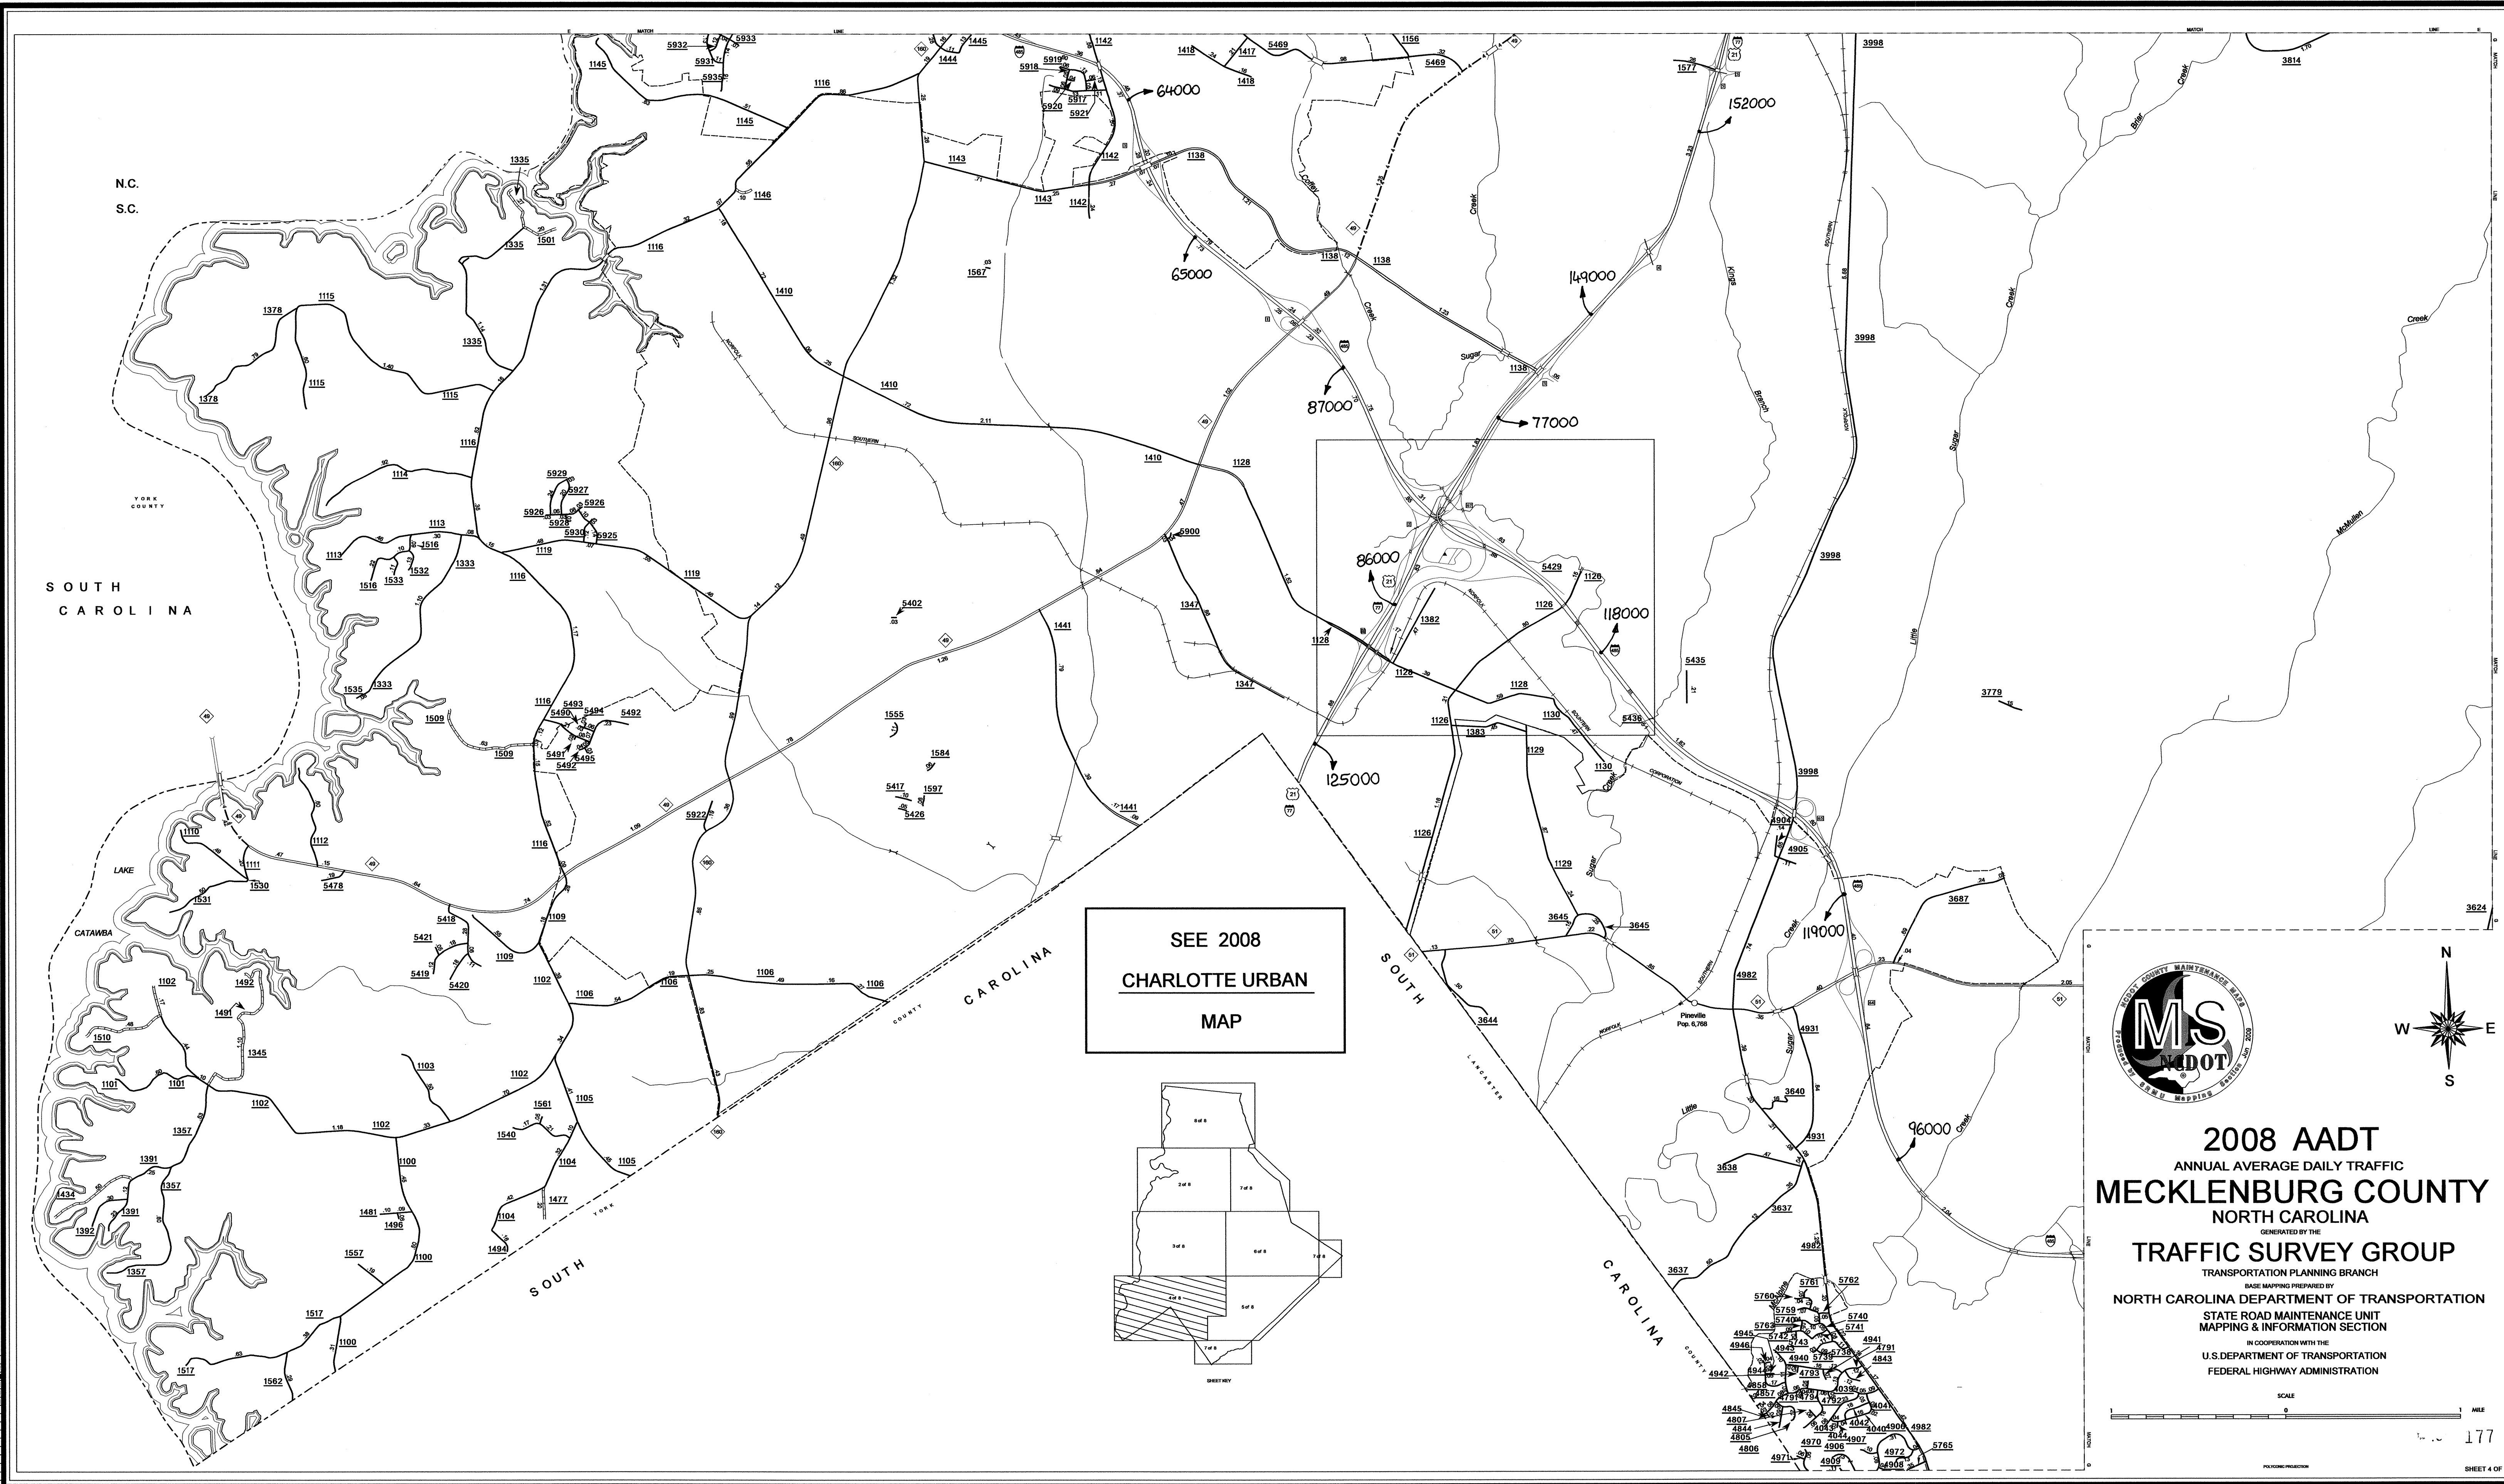

Disclaimer:

MECKLENBURG SUP-3
REVISED
8/7/08 MEM
10/2/08 MEM
11/5/08 MEM
1/10/09 MEM
2/25/09 MEM
4/14/09 BDK

SEE 2008
CHARLOTTE URBAN
MAP

2008 AADT
ANNUAL AVERAGE DAILY TRAFFIC
MECKLENBURG COUNTY
NORTH CAROLINA
GENERATED BY THE
TRAFFIC SURVEY GROUP
TRANSPORTATION PLANNING BRANCH
BASE MAPPING PREPARED BY
NORTH CAROLINA DEPARTMENT OF TRANSPORTATION
STATE ROAD MAINTENANCE UNIT
MAPPING & INFORMATION SECTION
IN COOPERATION WITH THE
U.S. DEPARTMENT OF TRANSPORTATION
FEDERAL HIGHWAY ADMINISTRATION