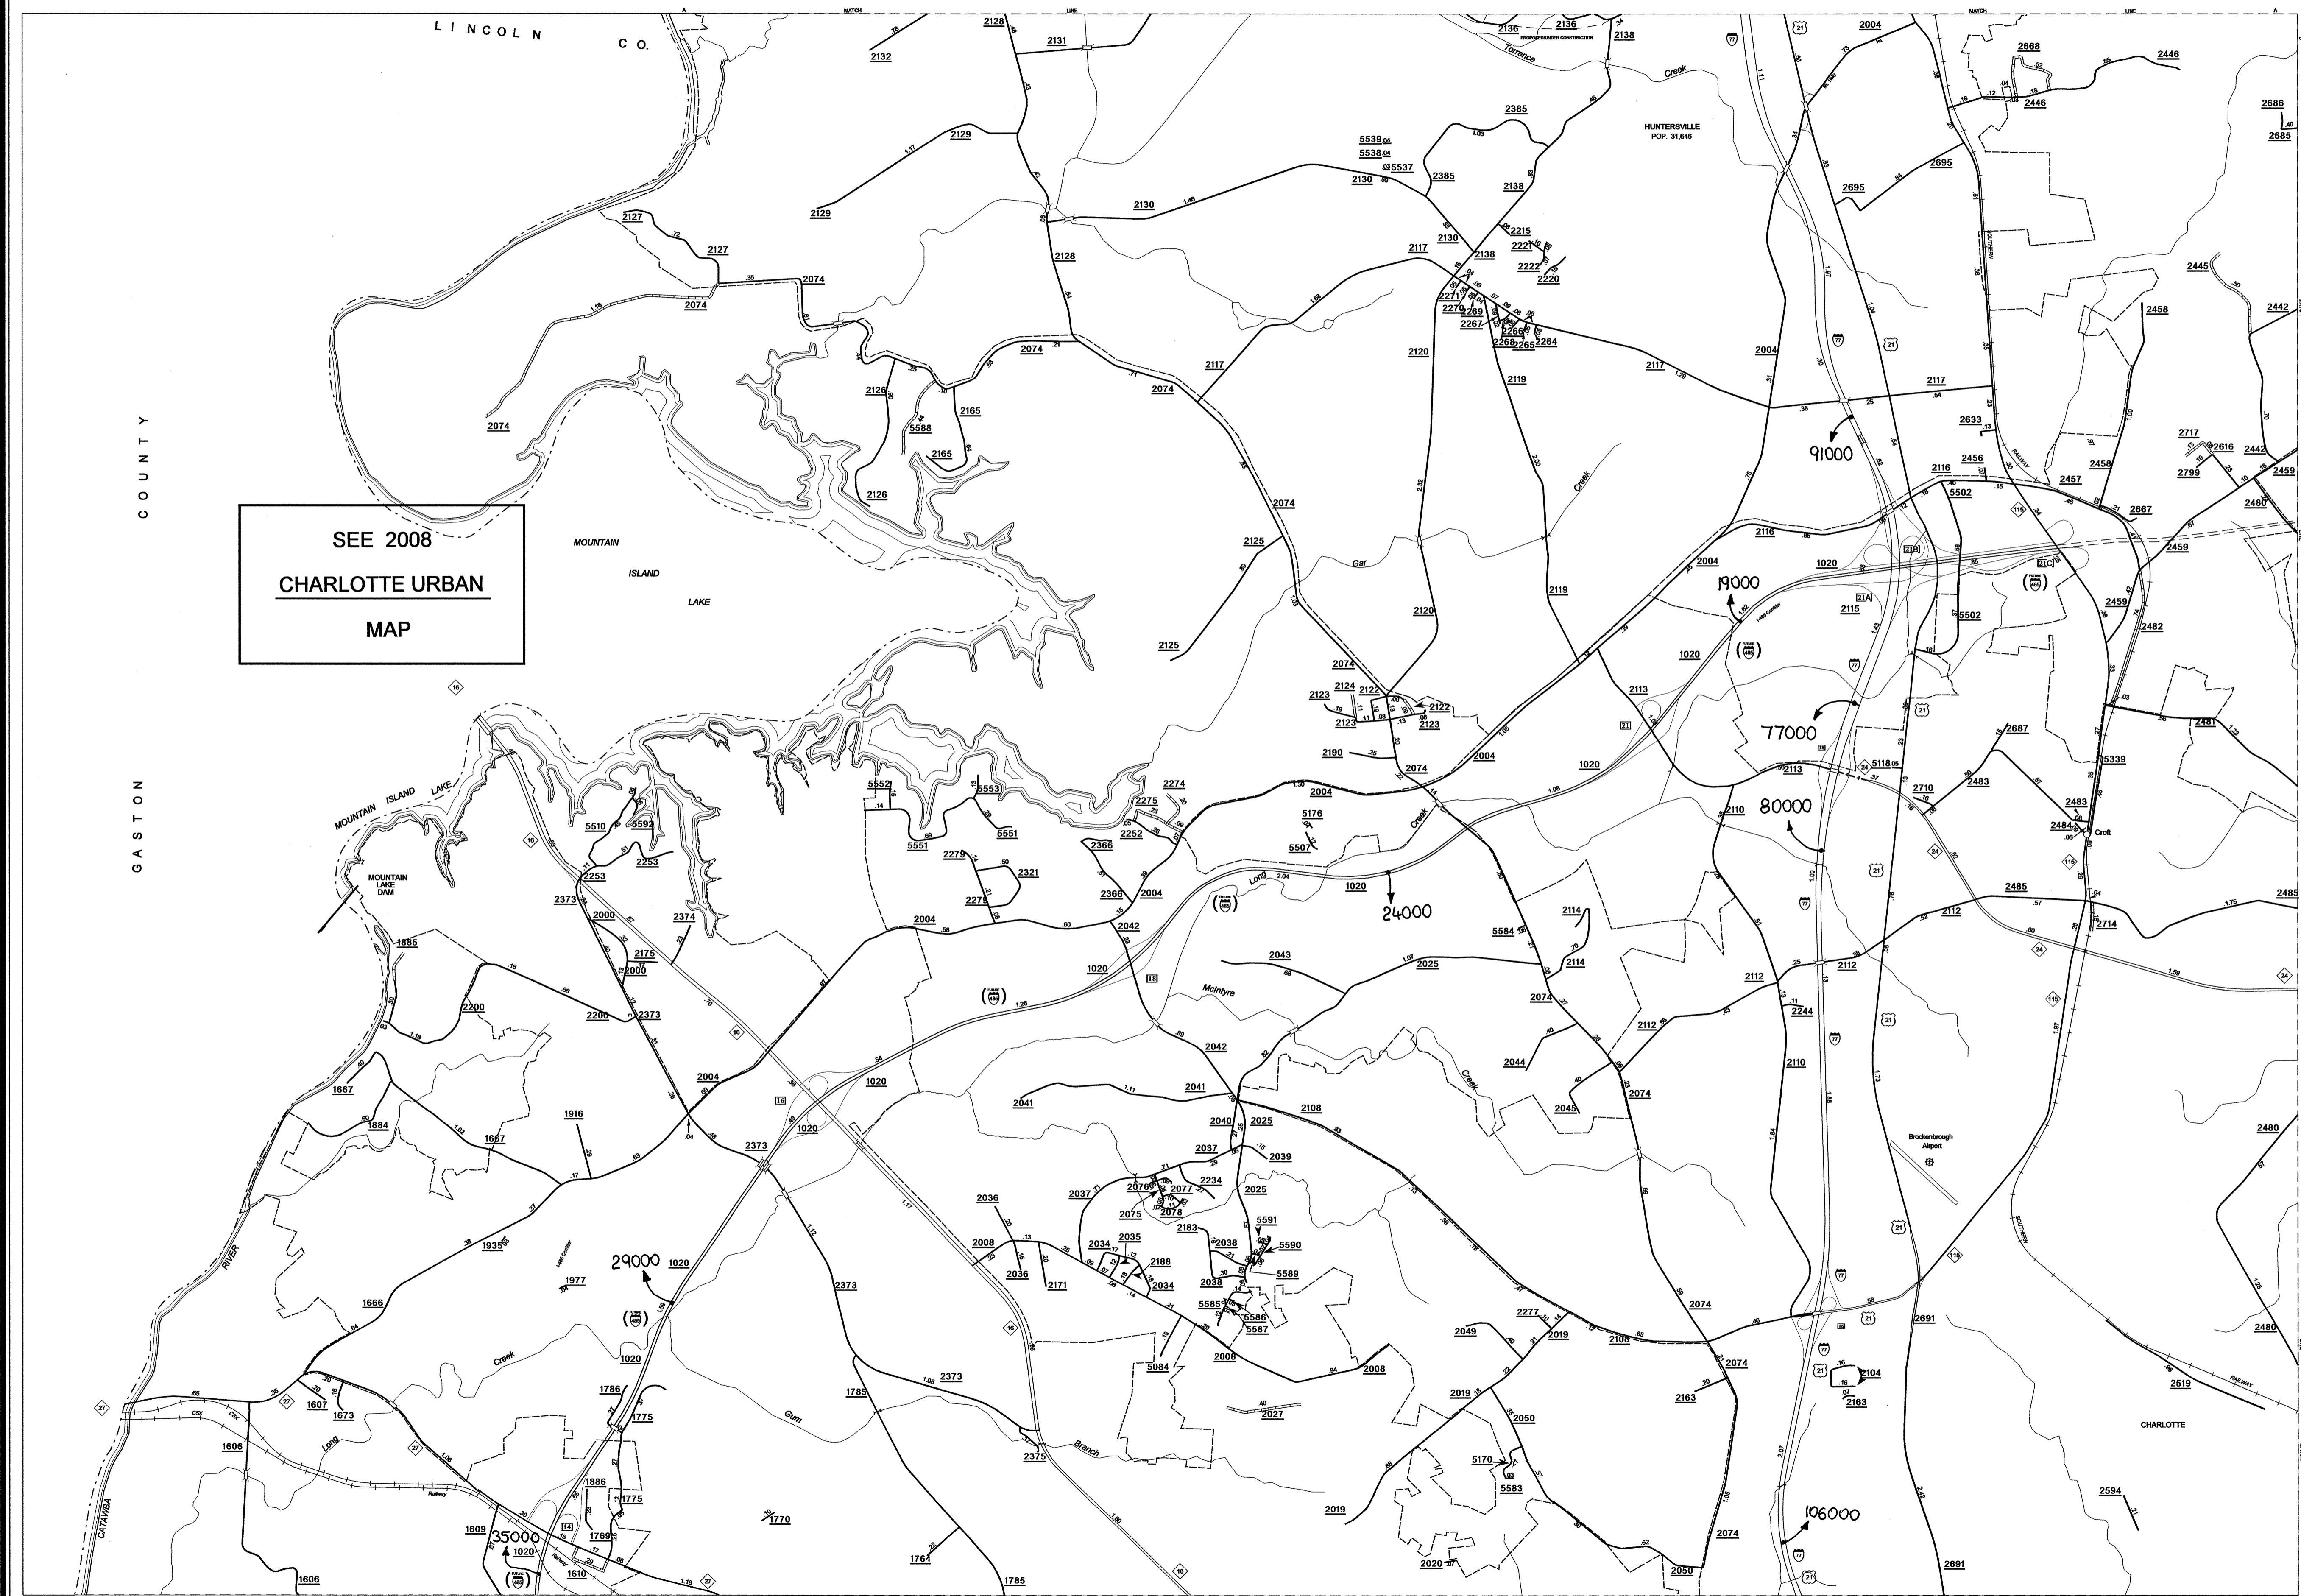

2008 AADT
ANNUAL AVERAGE DAILY TRAFFIC
MECKLENBURG COUNTY
NORTH CAROLINA
GENERATED BY THE
TRAFFIC SURVEY GROUP
TRANSPORTATION PLANNING BRANCH
BASE MAPPING PREPARED BY
NORTH CAROLINA DEPARTMENT OF TRANSPORTATION
STATE ROAD MAINTENANCE UNIT
MAPPING & INFORMATION SECTION
IN COOPERATION WITH THE
U.S. DEPARTMENT OF TRANSPORTATION
FEDERAL HIGHWAY ADMINISTRATION

Disclaimer:

REVISED	8/23/08 MEM
	10/23/08 MEM
	1/15/09 MEM
	1/16/09 MEM
	2/20/09 MEM
	4/14/09 BDK