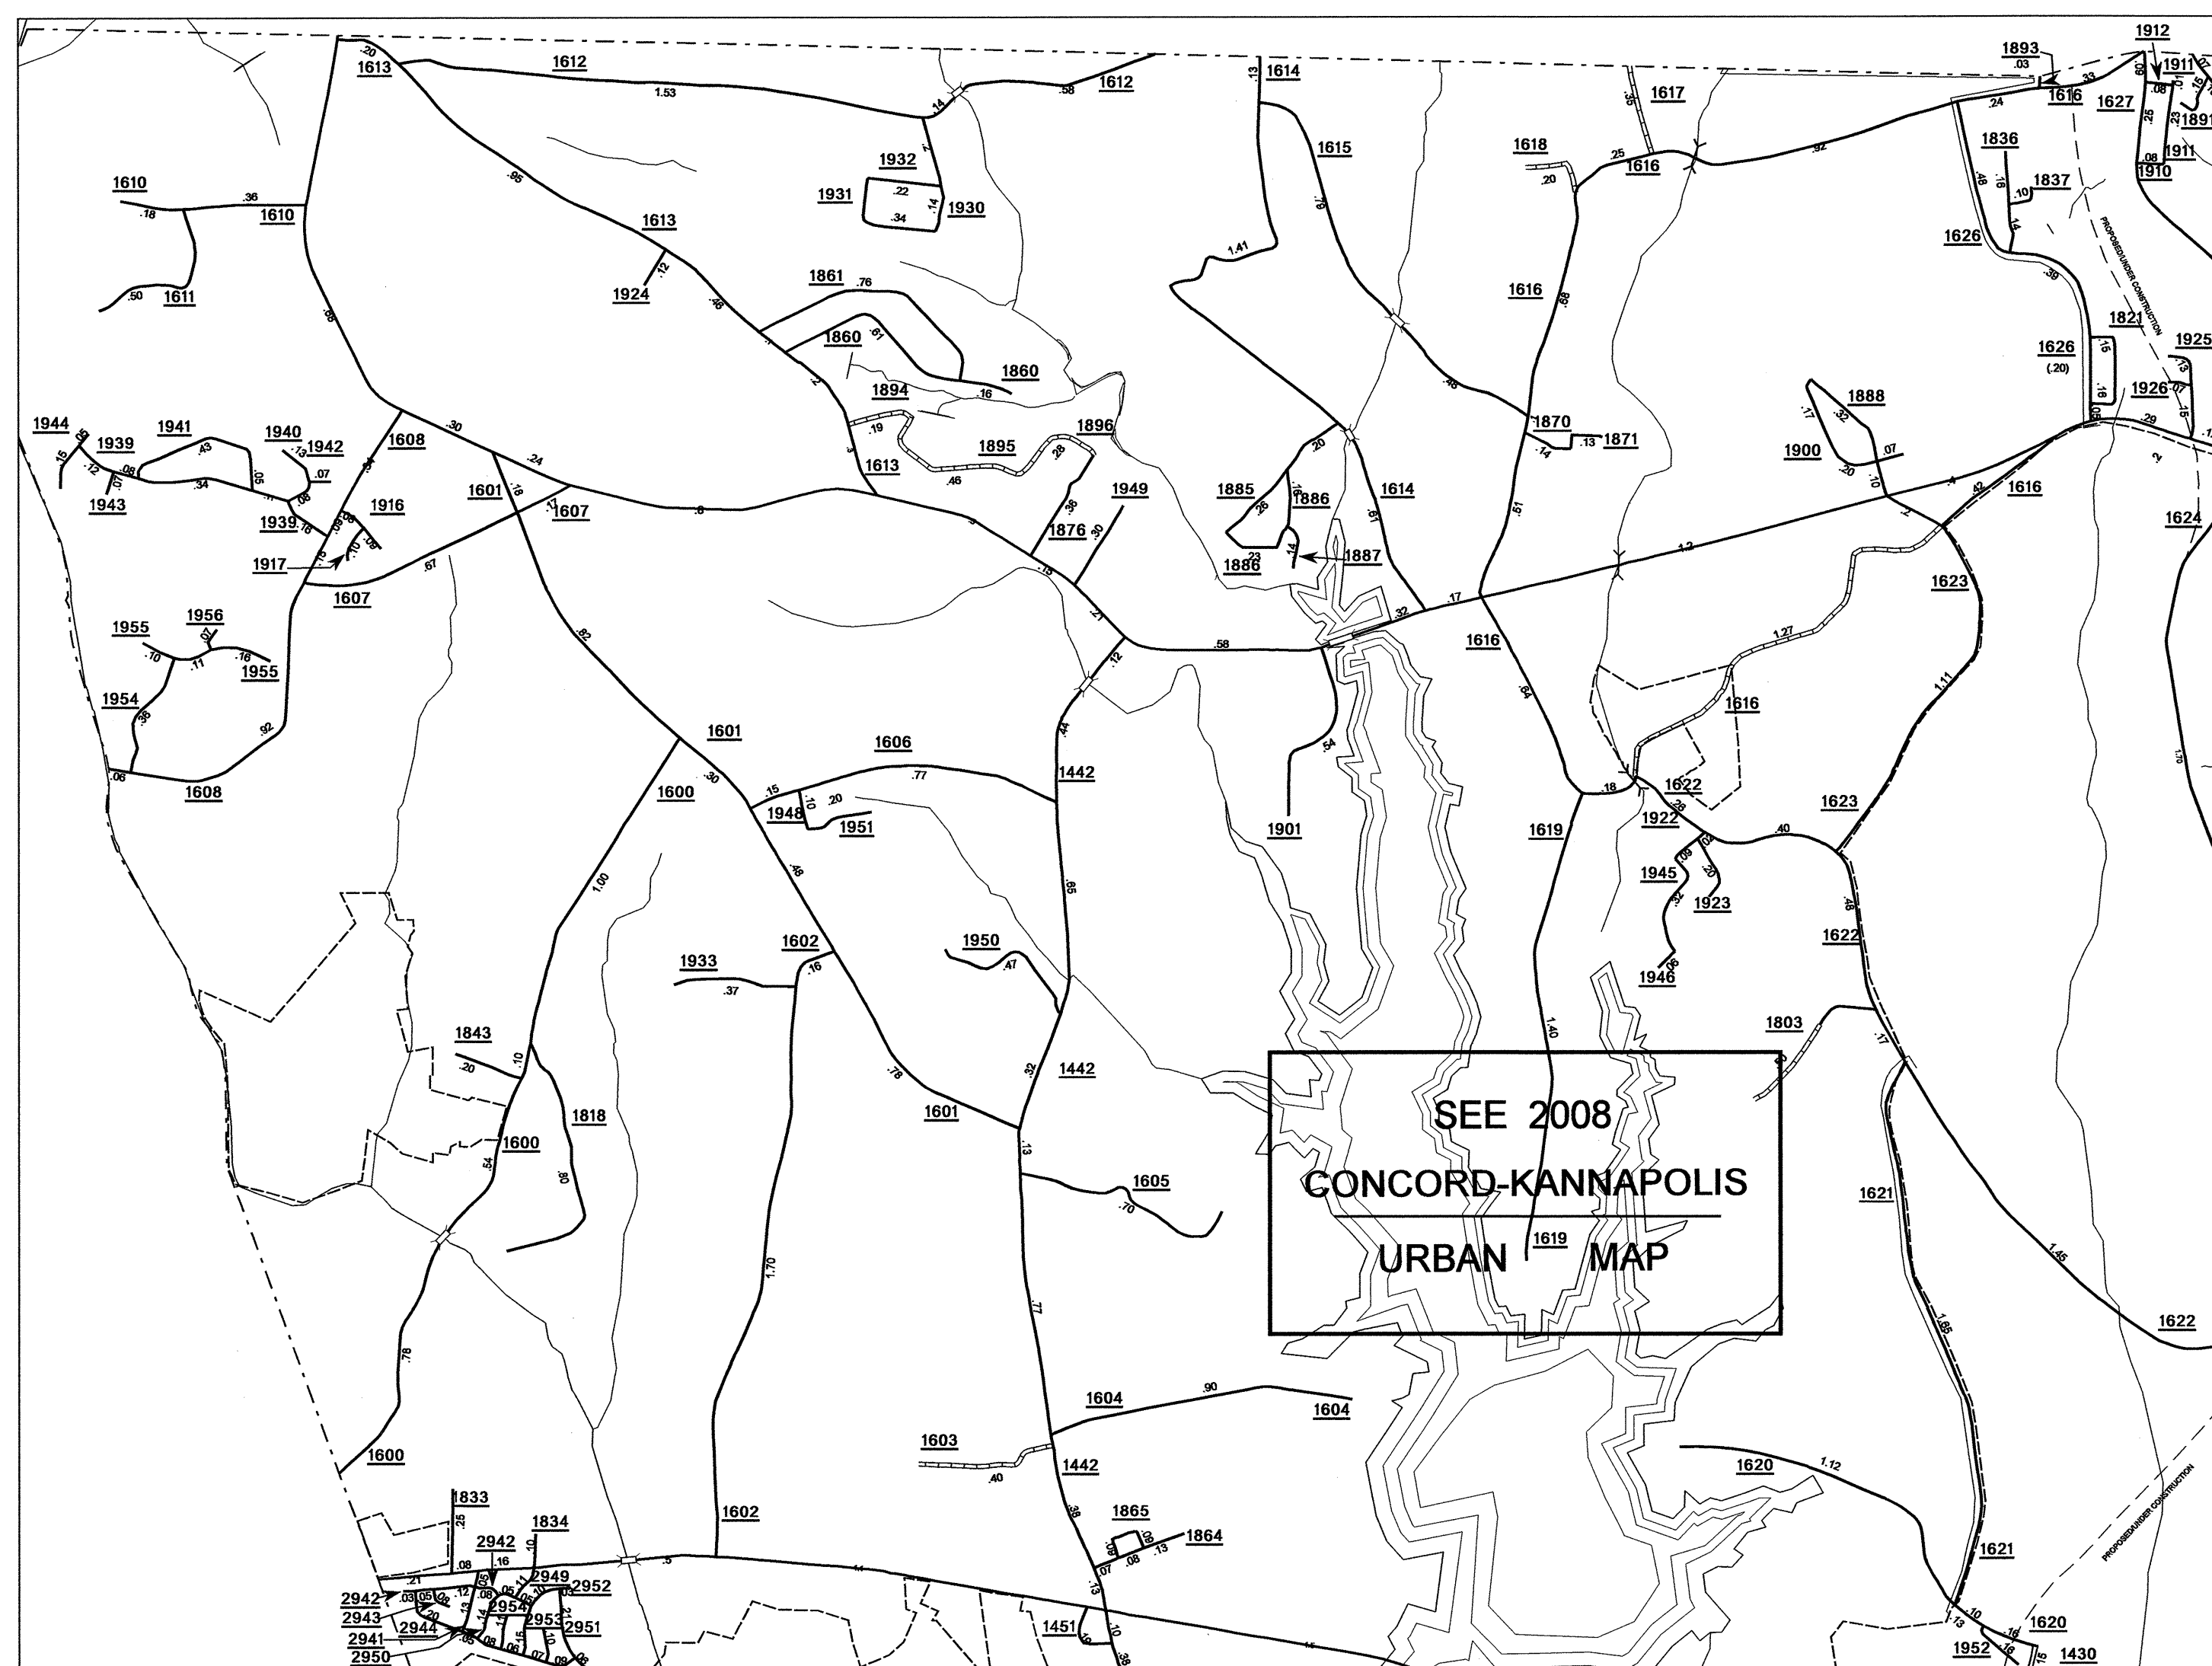

Disclaimer:

CABARRUS COUNTY
SHEET 3
REVISED
01/10/09 WRT
2908 MEM
10/10/09 MEM
10/10/09 MEM
10/10/09 MEM
11/21/07 MEM
12/27/07 MEM
08/09 MEM
10/10/09 MEM
11/10/09 MEM
4/15/09 BDD

2008 AADT
ANNUAL AVERAGE DAILY TRAFFIC
CABARRUS COUNTY
NORTH CAROLINA
GENERATED BY THE
TRAFFIC SURVEY GROUP
TRANSPORTATION PLANNING BRANCH
BASE MAPPING PREPARED BY
NORTH CAROLINA DEPARTMENT OF TRANSPORTATION
STATE ROAD MAINTENANCE UNIT
MAPPING & INFORMATION SECTION
IN COOPERATION WITH THE
U.S. DEPARTMENT OF TRANSPORTATION
FEDERAL HIGHWAY ADMINISTRATION