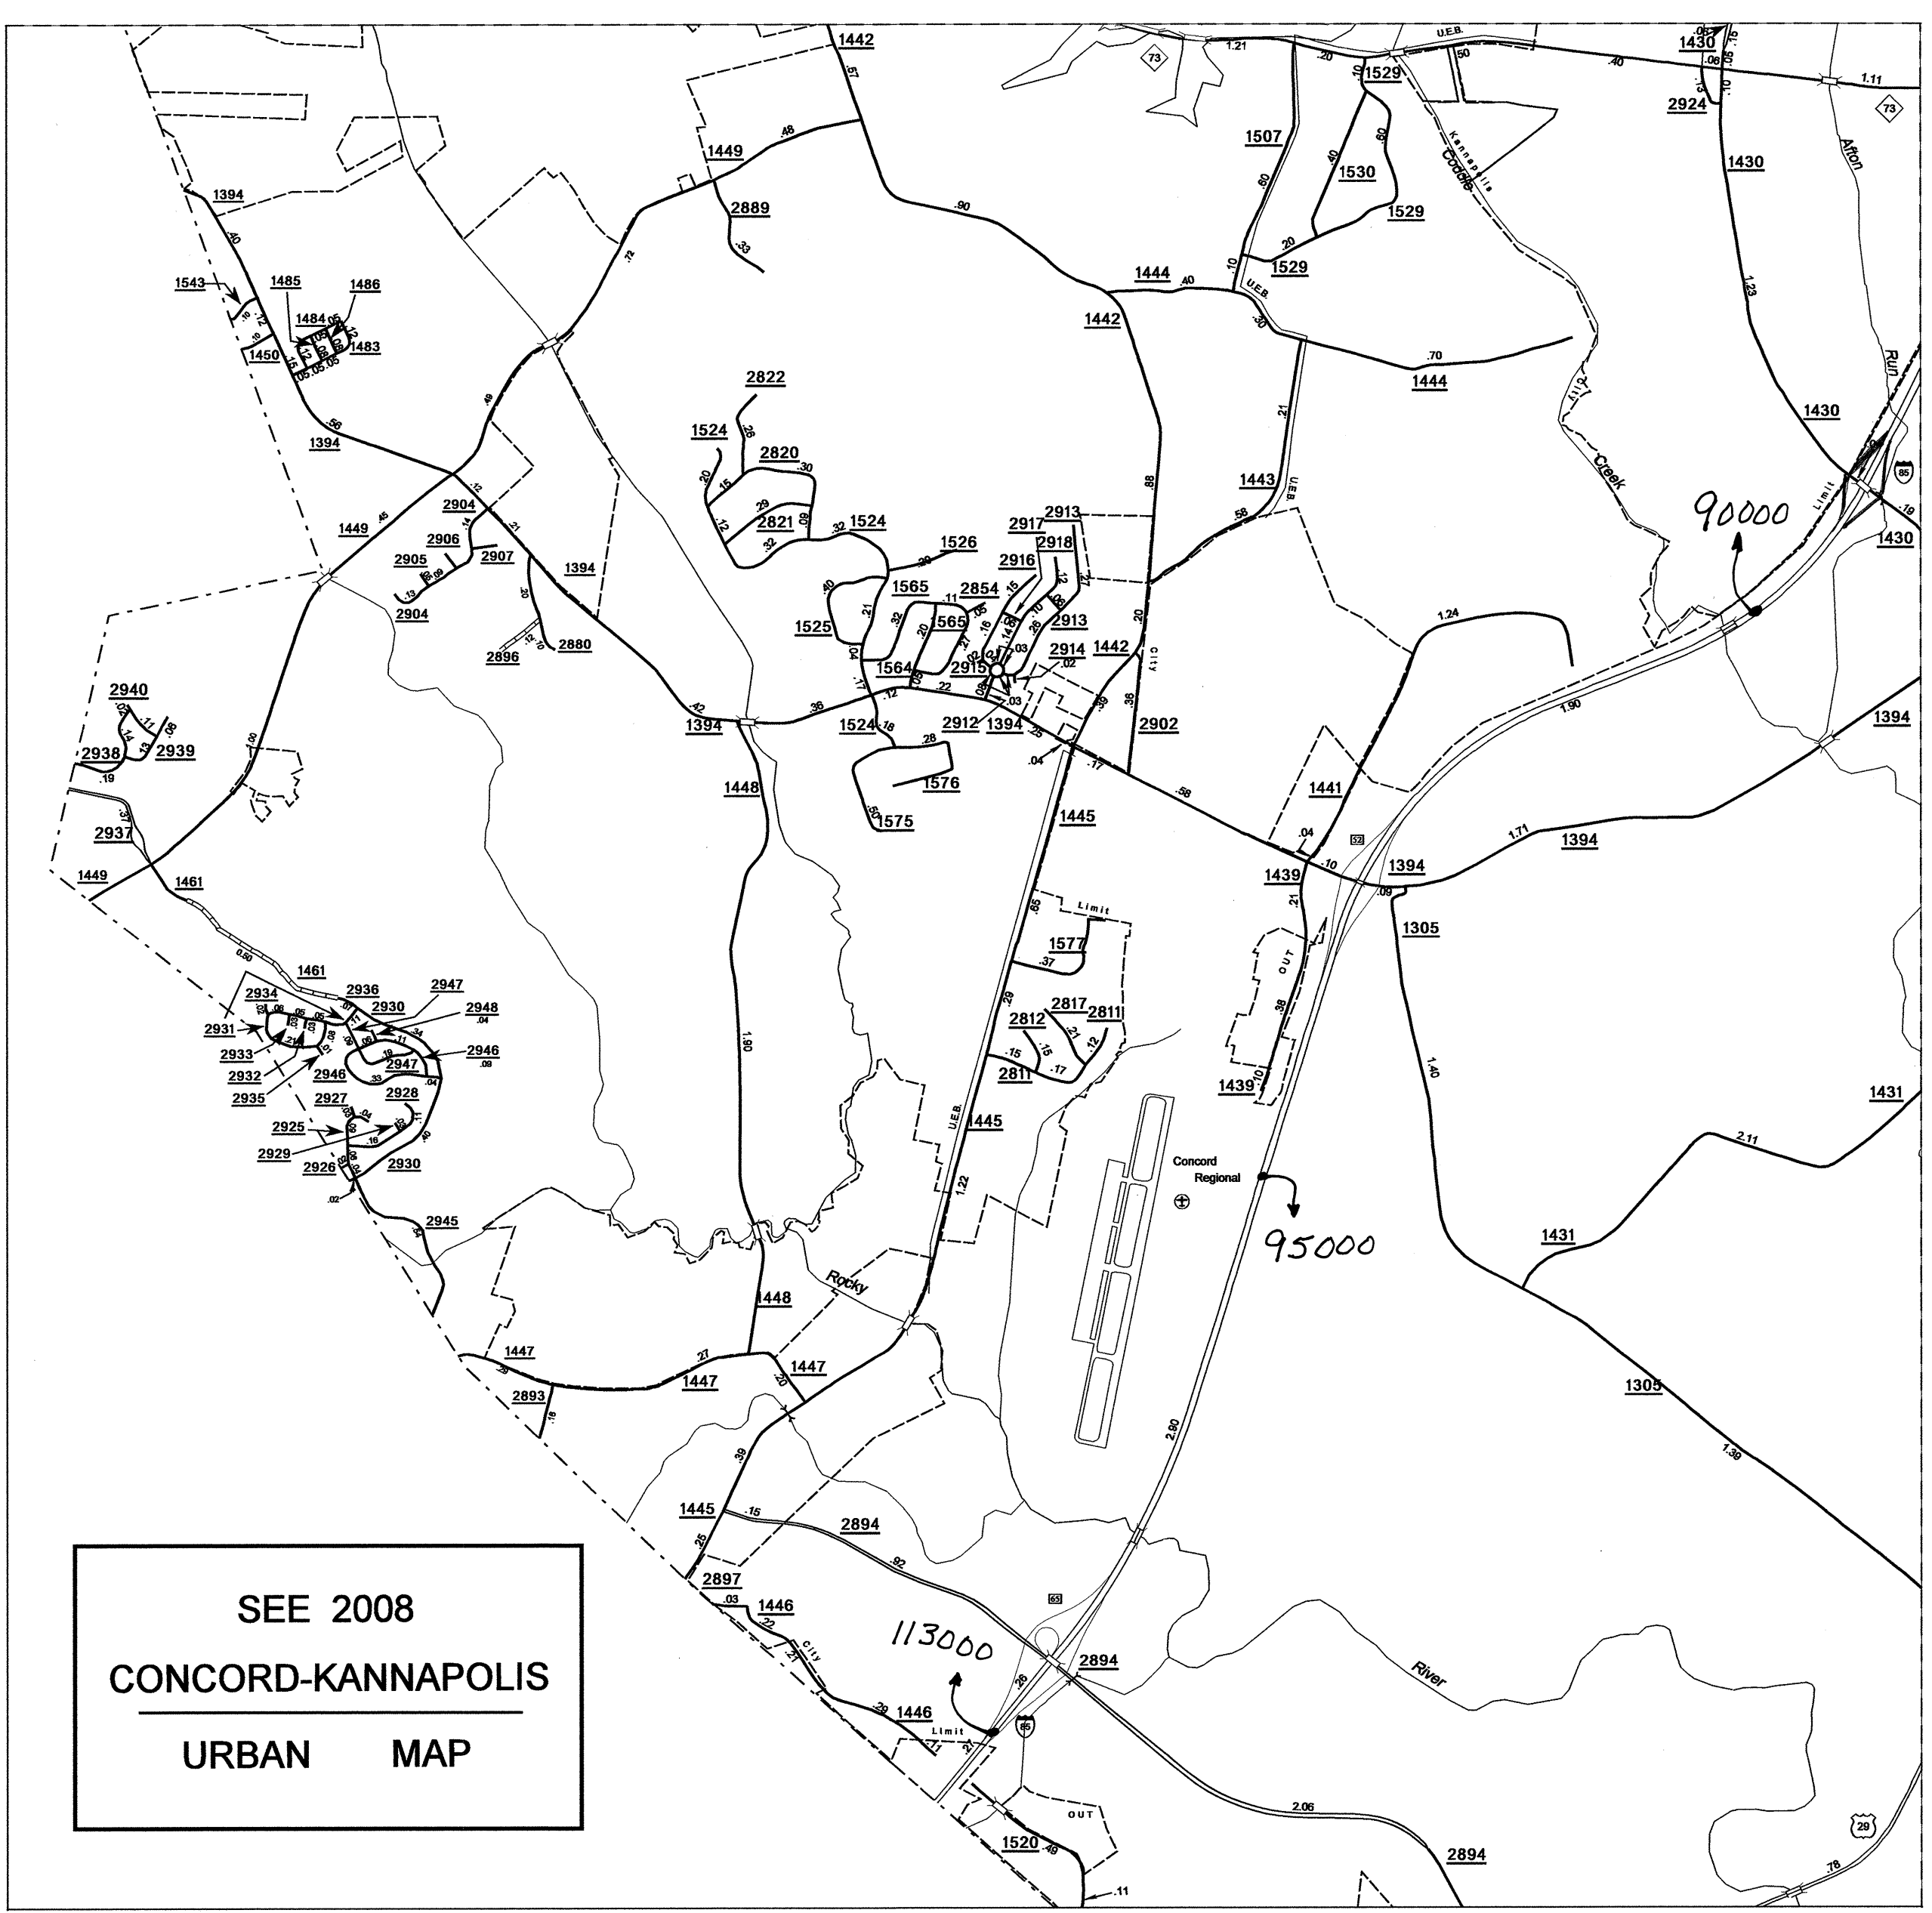

Disclaimer:

CABARRUS COUNTY
SHEET 3
REVISED
01/10/09 WRT
2908 MEM
10/10/09 MEM
10/10/09 MEM
10/10/09 MEM
11/21/07 MEM
12/27/07 MEM
08/09 MEM
10/10/09 MEM
11/10/09 MEM
4/15/09 BDD

2008 AADT
ANNUAL AVERAGE DAILY TRAFFIC
CABARRUS COUNTY
NORTH CAROLINA
GENERATED BY THE
TRAFFIC SURVEY GROUP
TRANSPORTATION PLANNING BRANCH
BASE MAPPING PREPARED BY
NORTH CAROLINA DEPARTMENT OF TRANSPORTATION
STATE ROAD MAINTENANCE UNIT
MAPPING & INFORMATION SECTION
IN COOPERATION WITH THE
U.S. DEPARTMENT OF TRANSPORTATION
FEDERAL HIGHWAY ADMINISTRATION