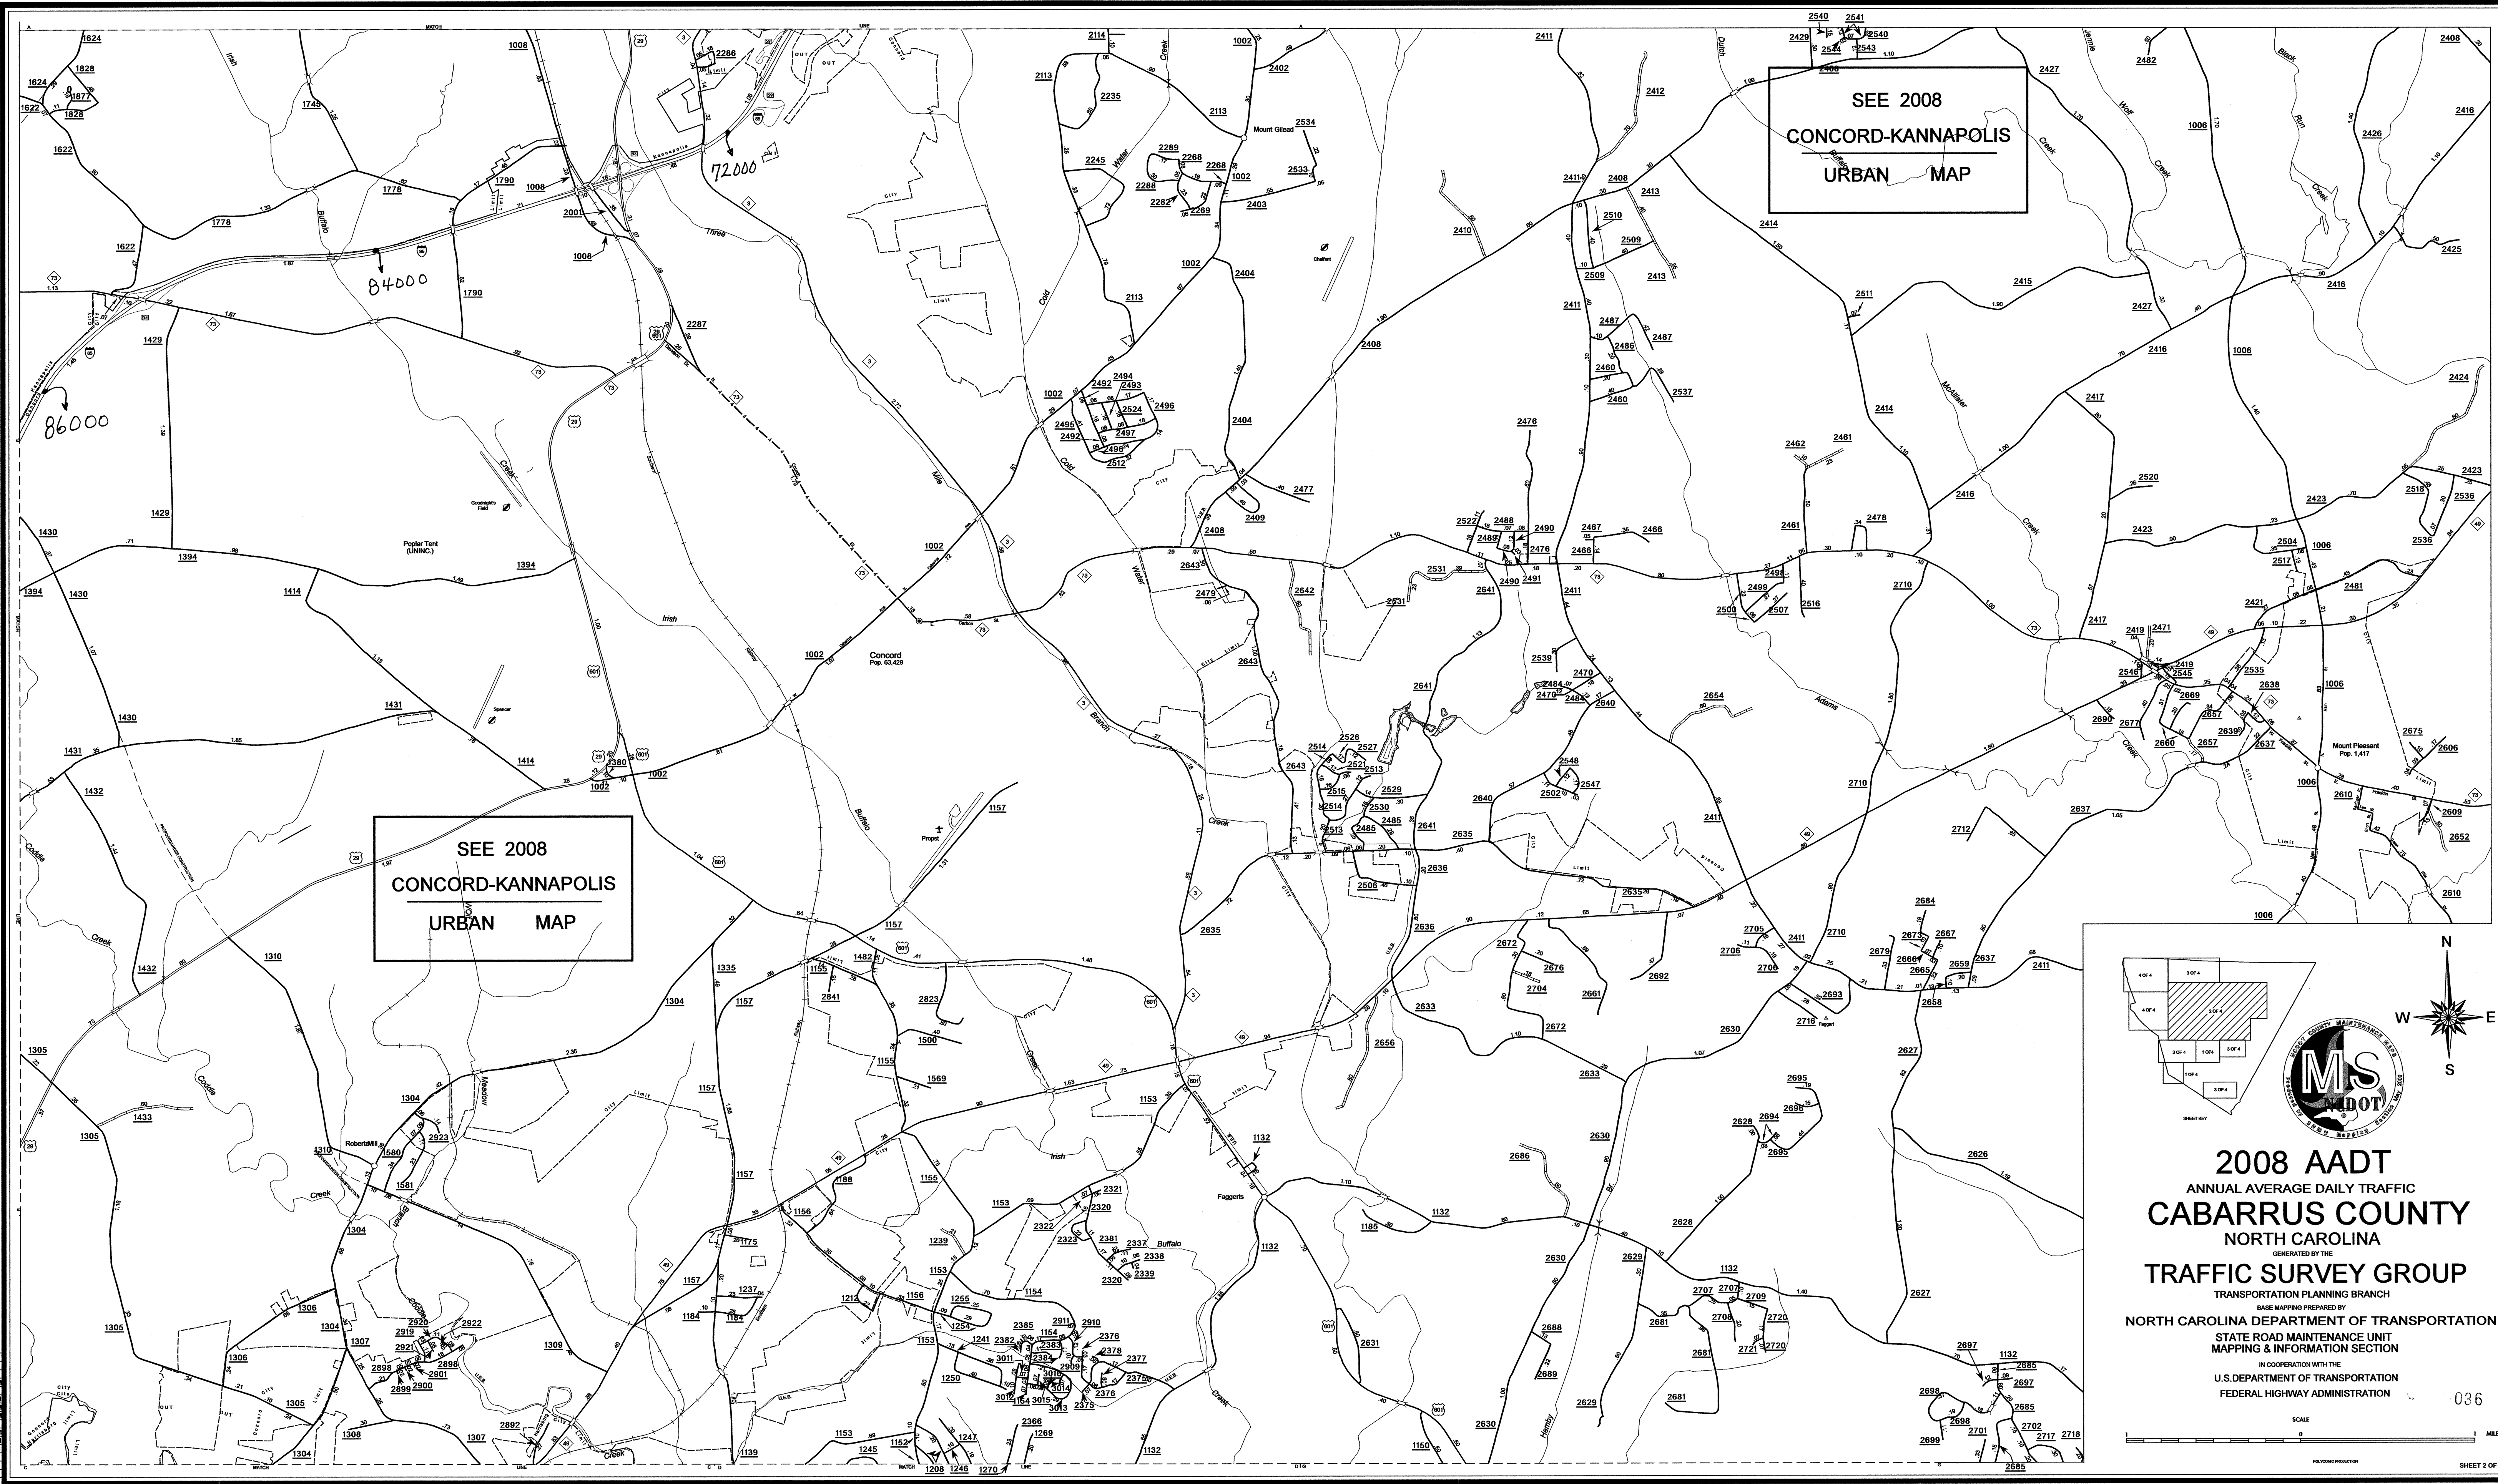

Disclaimer:

COPIES OF THIS MAP ARE AVAILABLE
FROM THE TRANSPORTATION GROUP
ADDRESS:
N.C. DEPARTMENT OF TRANSPORTATION
INFORMATION SERVICES AND GRAPHICS
RALEIGH, N.C. 27612

2008 AADT
ANNUAL AVERAGE DAILY TRAFFIC
CABARRUS COUNTY
NORTH CAROLINA
GENERATED BY THE
TRAFFIC SURVEY GROUP
TRANSPORTATION PLANNING BRANCH
BASE MAPPING PREPARED BY
NORTH CAROLINA DEPARTMENT OF TRANSPORTATION
STATE ROAD MAINTENANCE UNIT
MAPPING & INFORMATION SECTION
IN COOPERATION WITH THE
U.S. DEPARTMENT OF TRANSPORTATION
FEDERAL HIGHWAY ADMINISTRATION