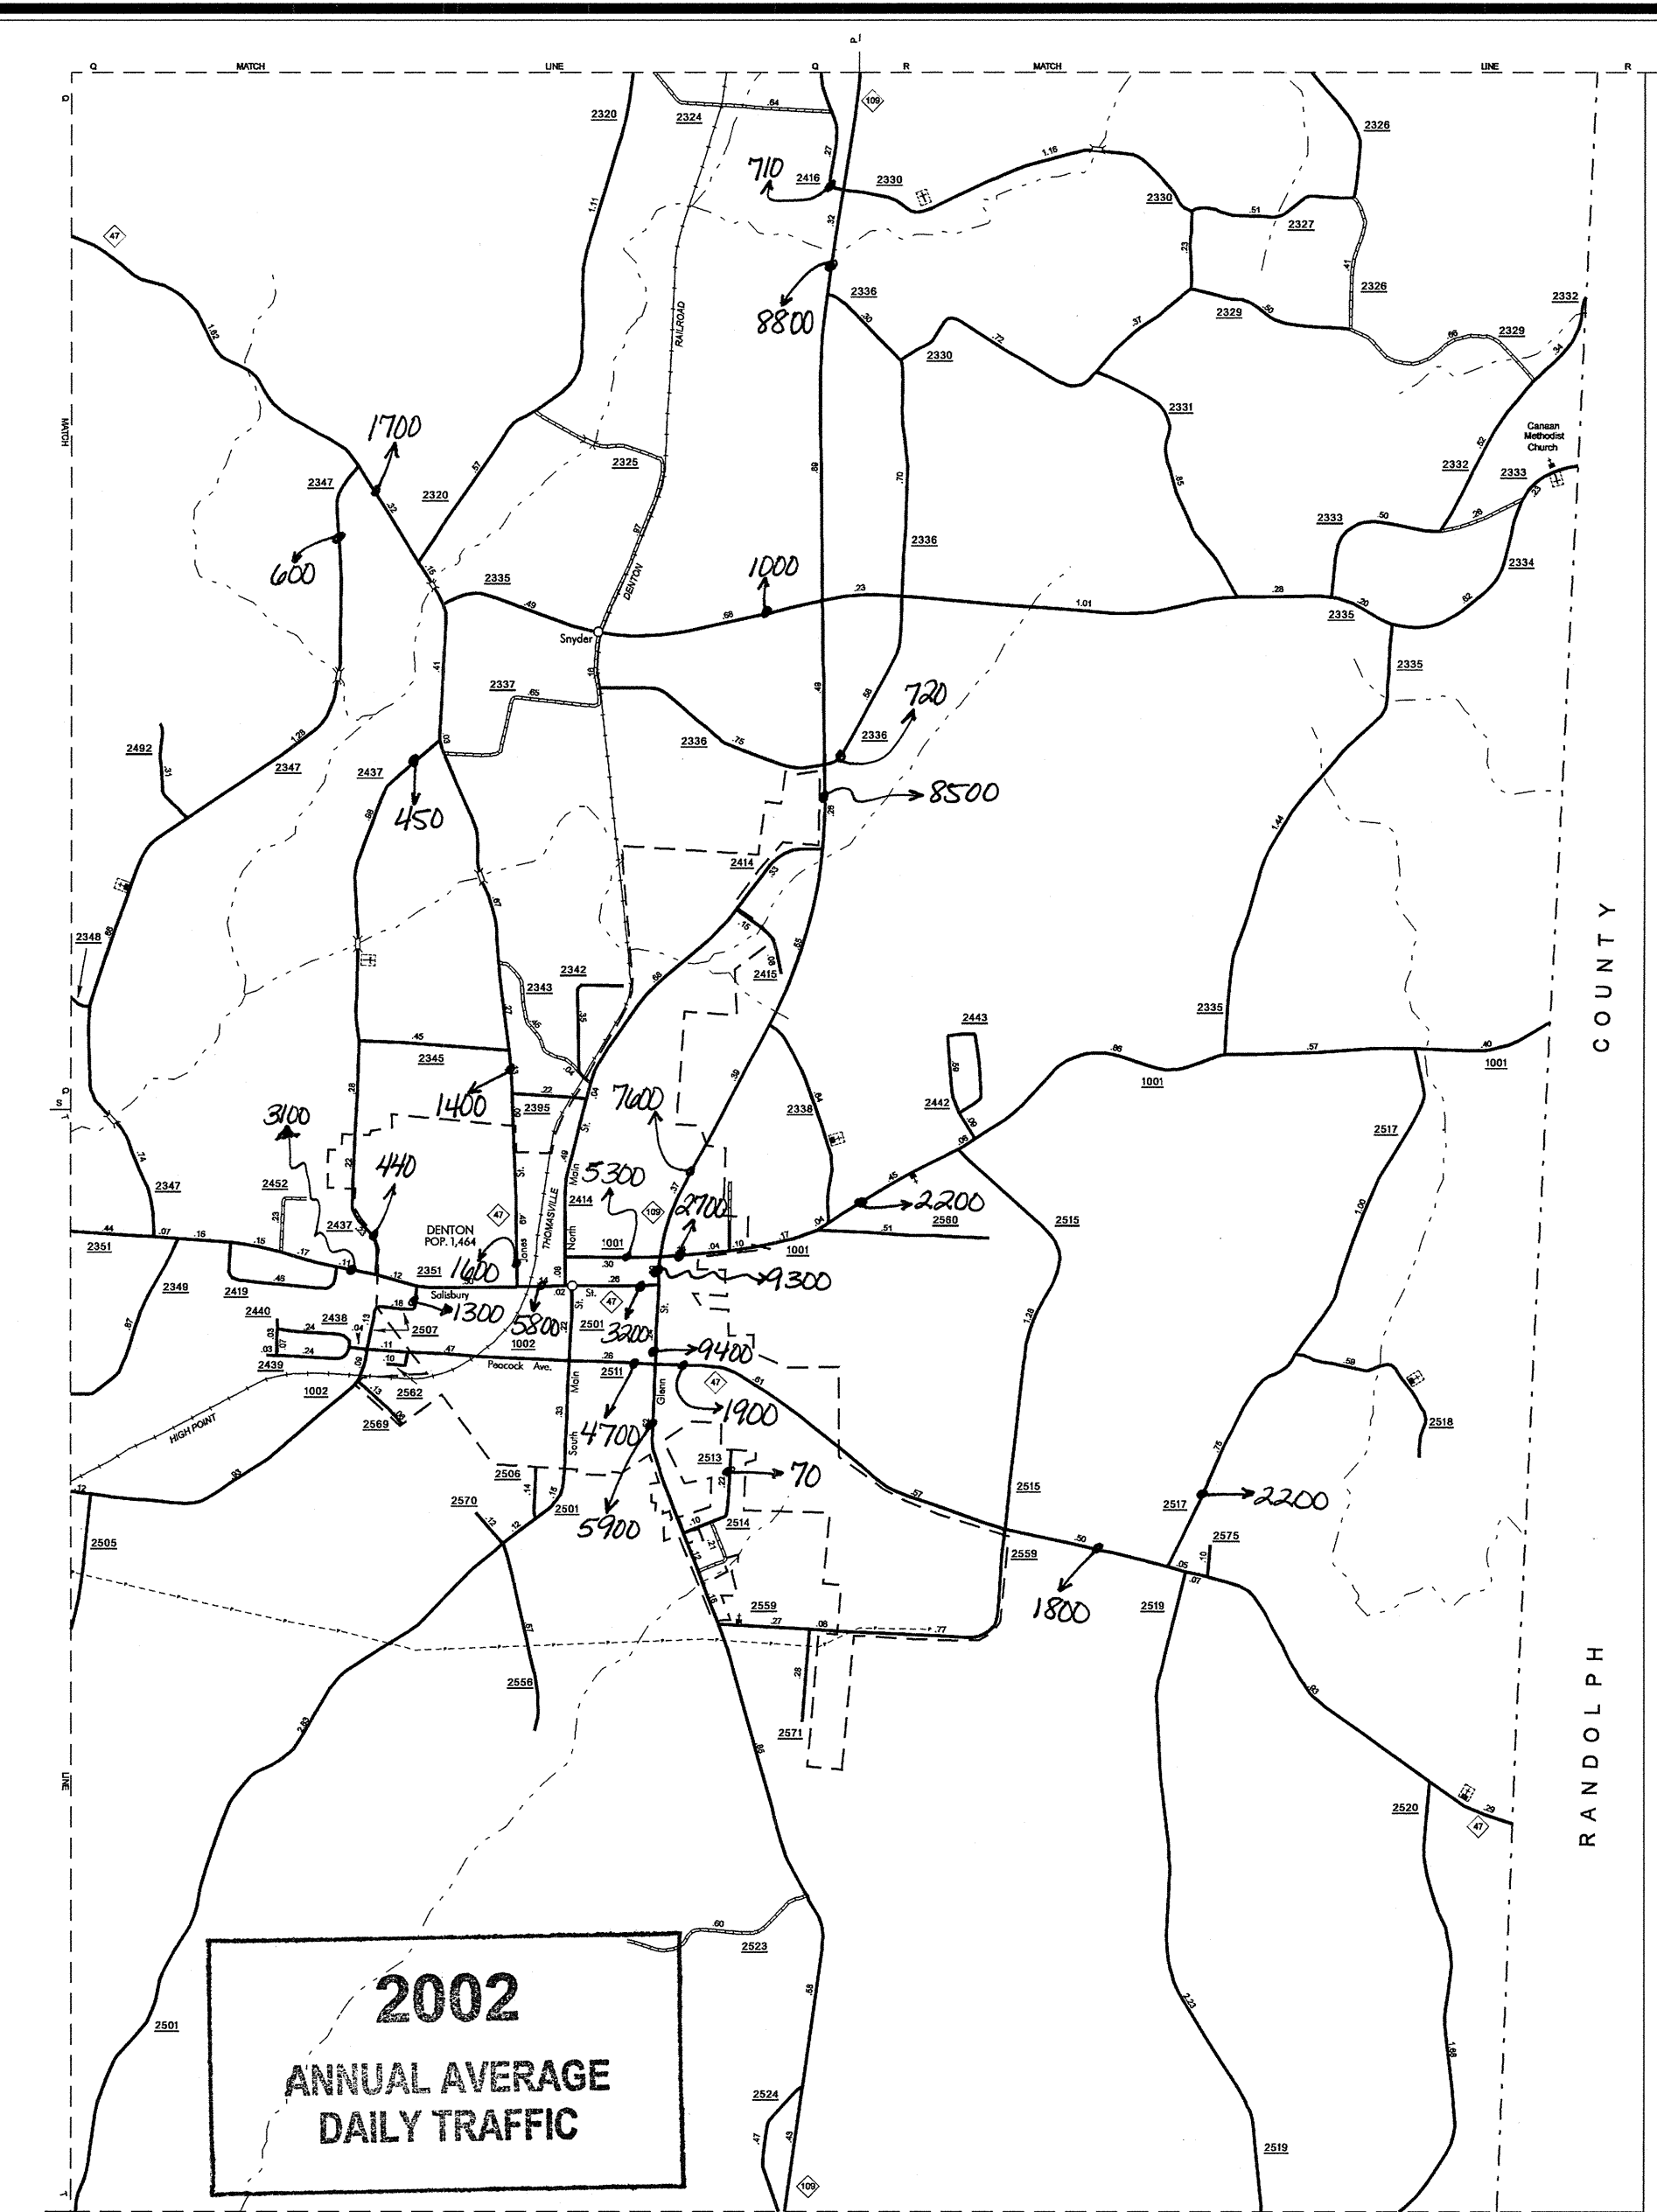

DAVIDSON COUNTY
DIVISION OF HIGHWAYS
ADDRESS: 1547 MAIL SERVICE CENTER
RALEIGH, NORTH CAROLINA, 27691

NC DEPARTMENT OF TRANSPORTATION
STATEWIDE PLANNING
TRAFFIC SURVEY UNIT
1547 MAIL SERVICE CENTER
RALEIGH, NC 27699-1547

ENLARGED MUNICIPAL AND SUBURBAN AREAS
DAVIDSON COUNTY
NORTH CAROLINA

PREPARED BY THE
NORTH CAROLINA DEPARTMENT OF TRANSPORTATION
DIVISION OF HIGHWAYS - GIS UNIT

IN COOPERATION WITH THE
U.S. DEPARTMENT OF TRANSPORTATION
FEDERAL HIGHWAY ADMINISTRATION