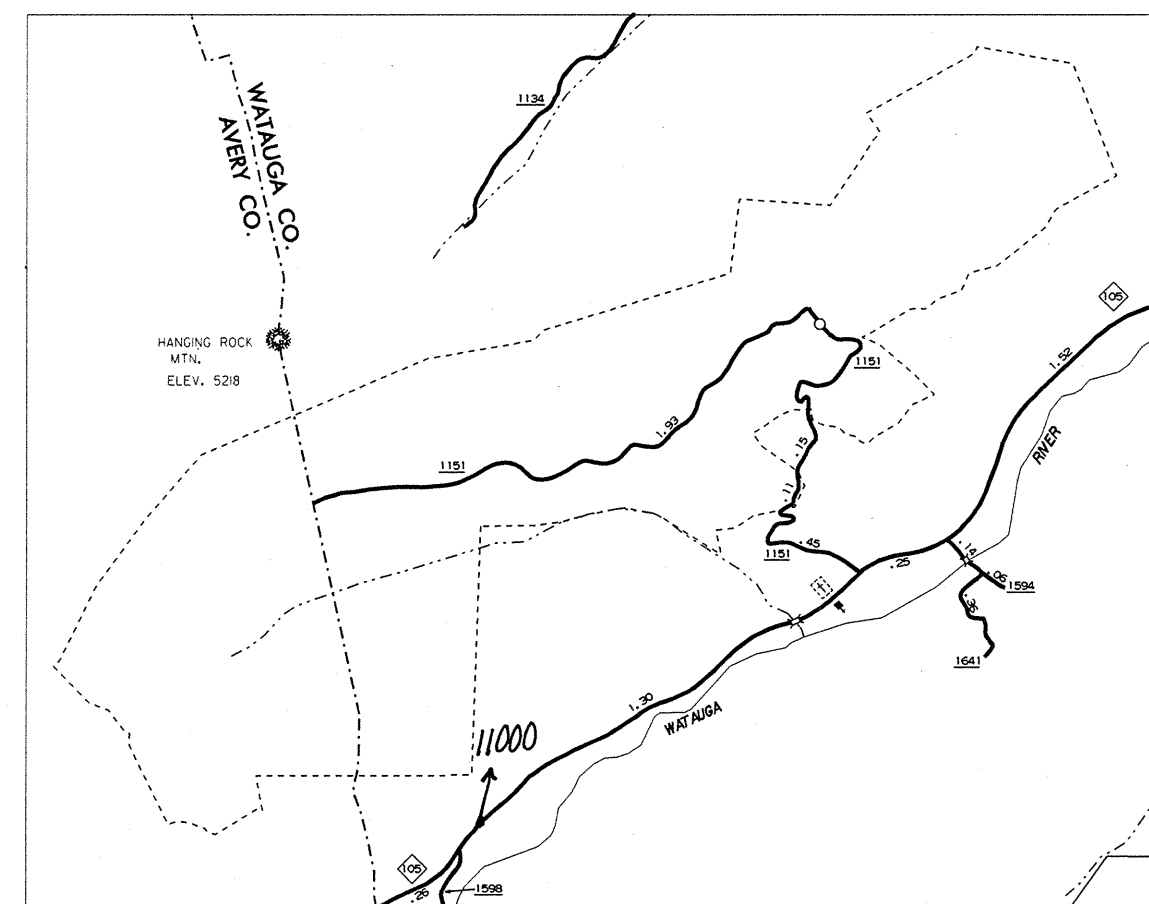

SEVEN DEVILS
POP. 112

2000
ANNUAL AVERAGE
DAILY TRAFFIC

ENLARGED MUNICIPAL AND SUBURBAN AREAS

WATAUGA COUNTY

NORTH CAROLINA

PREPARED BY THE
NORTH CAROLINA DEPARTMENT OF TRANSPORTATION
DIVISION OF HIGHWAYS - GIS UNIT

IN COOPERATION WITH THE
U.S. DEPARTMENT OF TRANSPORTATION
FEDERAL HIGHWAY ADMINISTRATION

N.C. Department of Transportation
Statewide Planning Branch
Traffic Survey Unit
1554 Mail Service Center
Raleigh, NC 27699-1554

265
SHEET 2 OF 2

WATAUGA COUNTY
DIVISION OF HIGHWAYS
1554 MAIL SERVICE CENTER
RALEIGH, NORTH CAROLINA 27699-1554