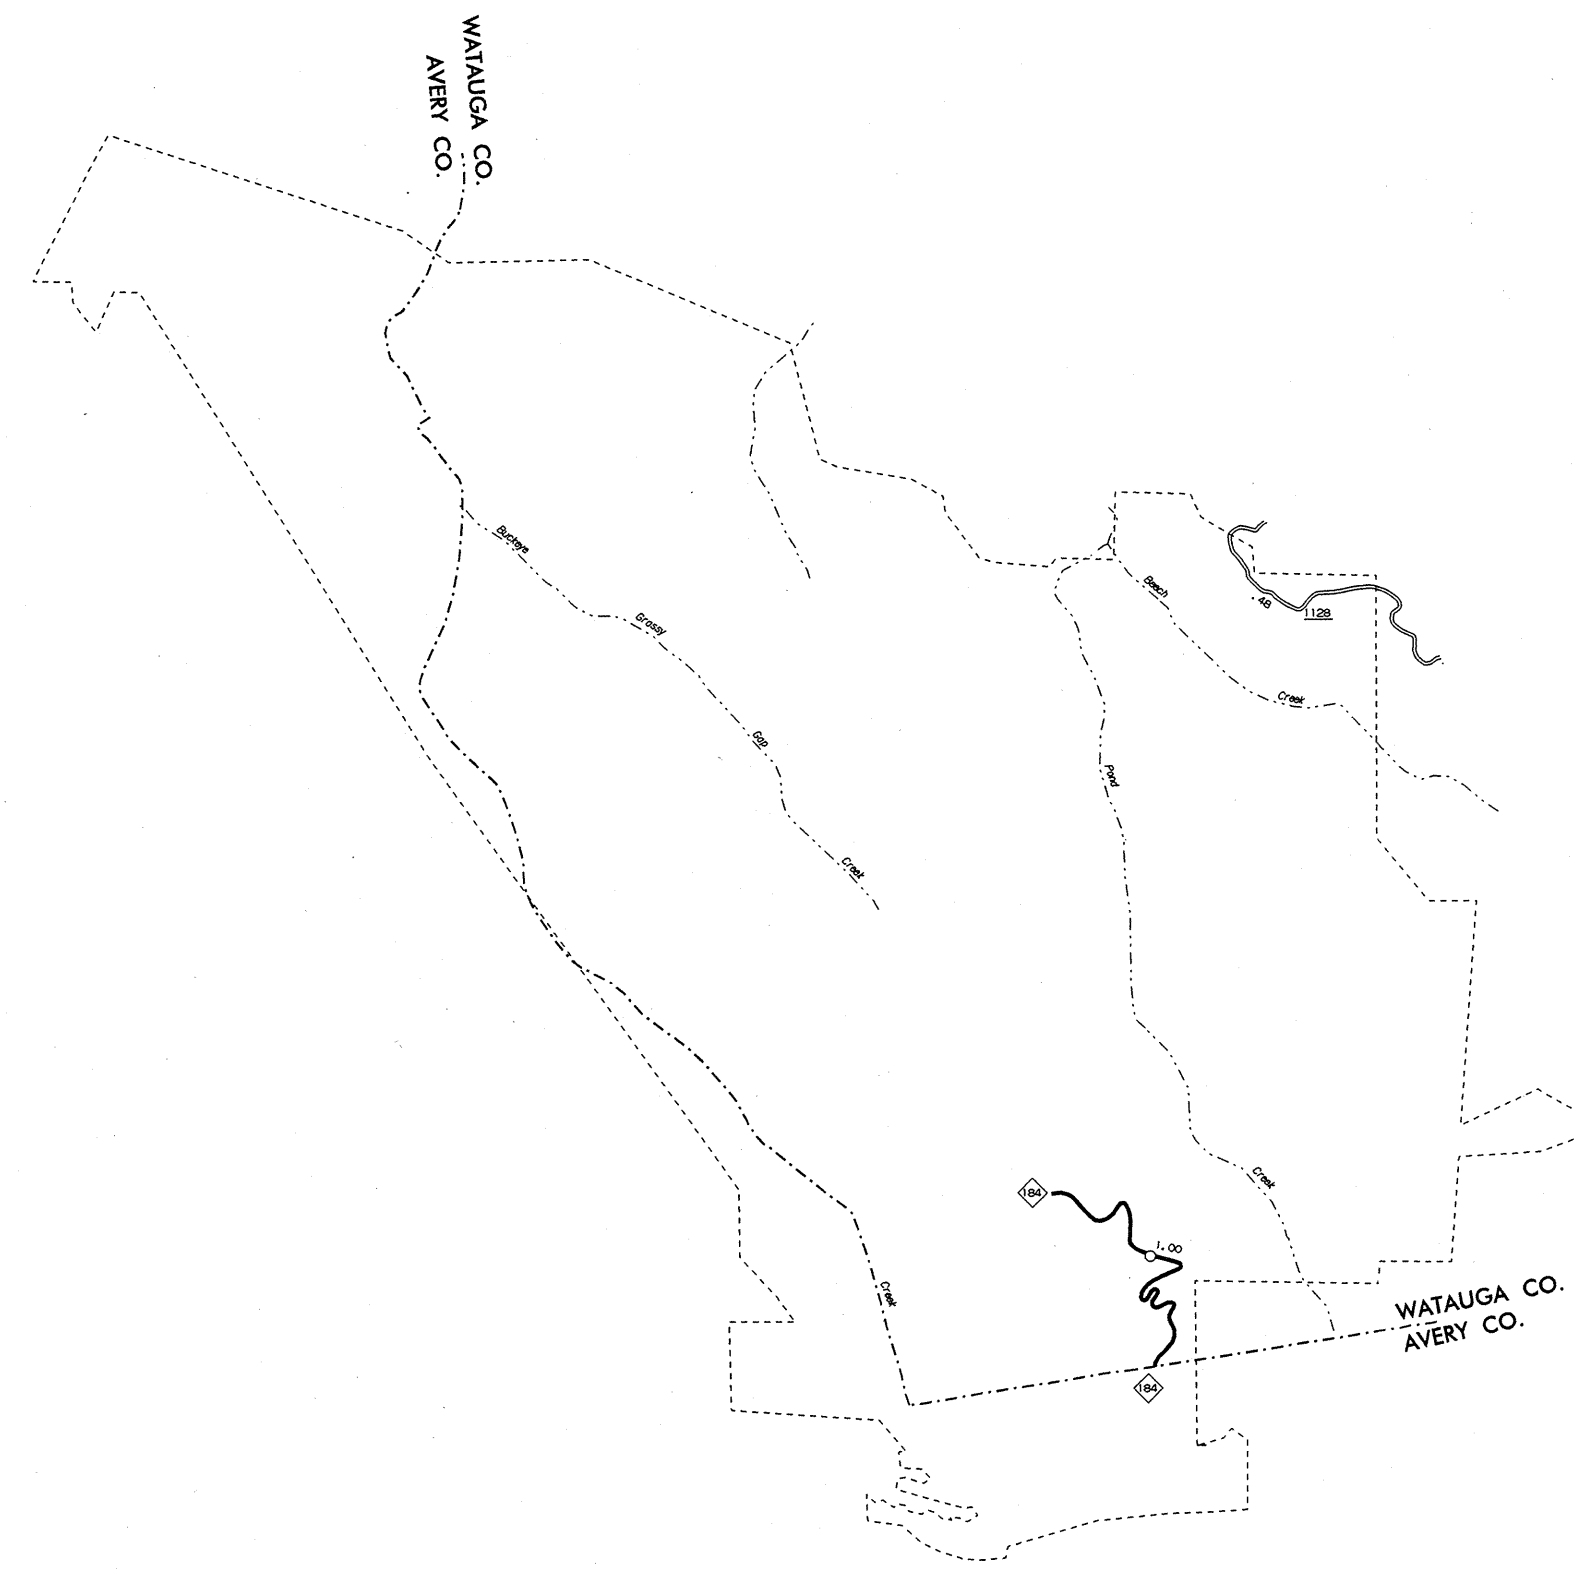

BEECH MOUNTAIN
POP. 247