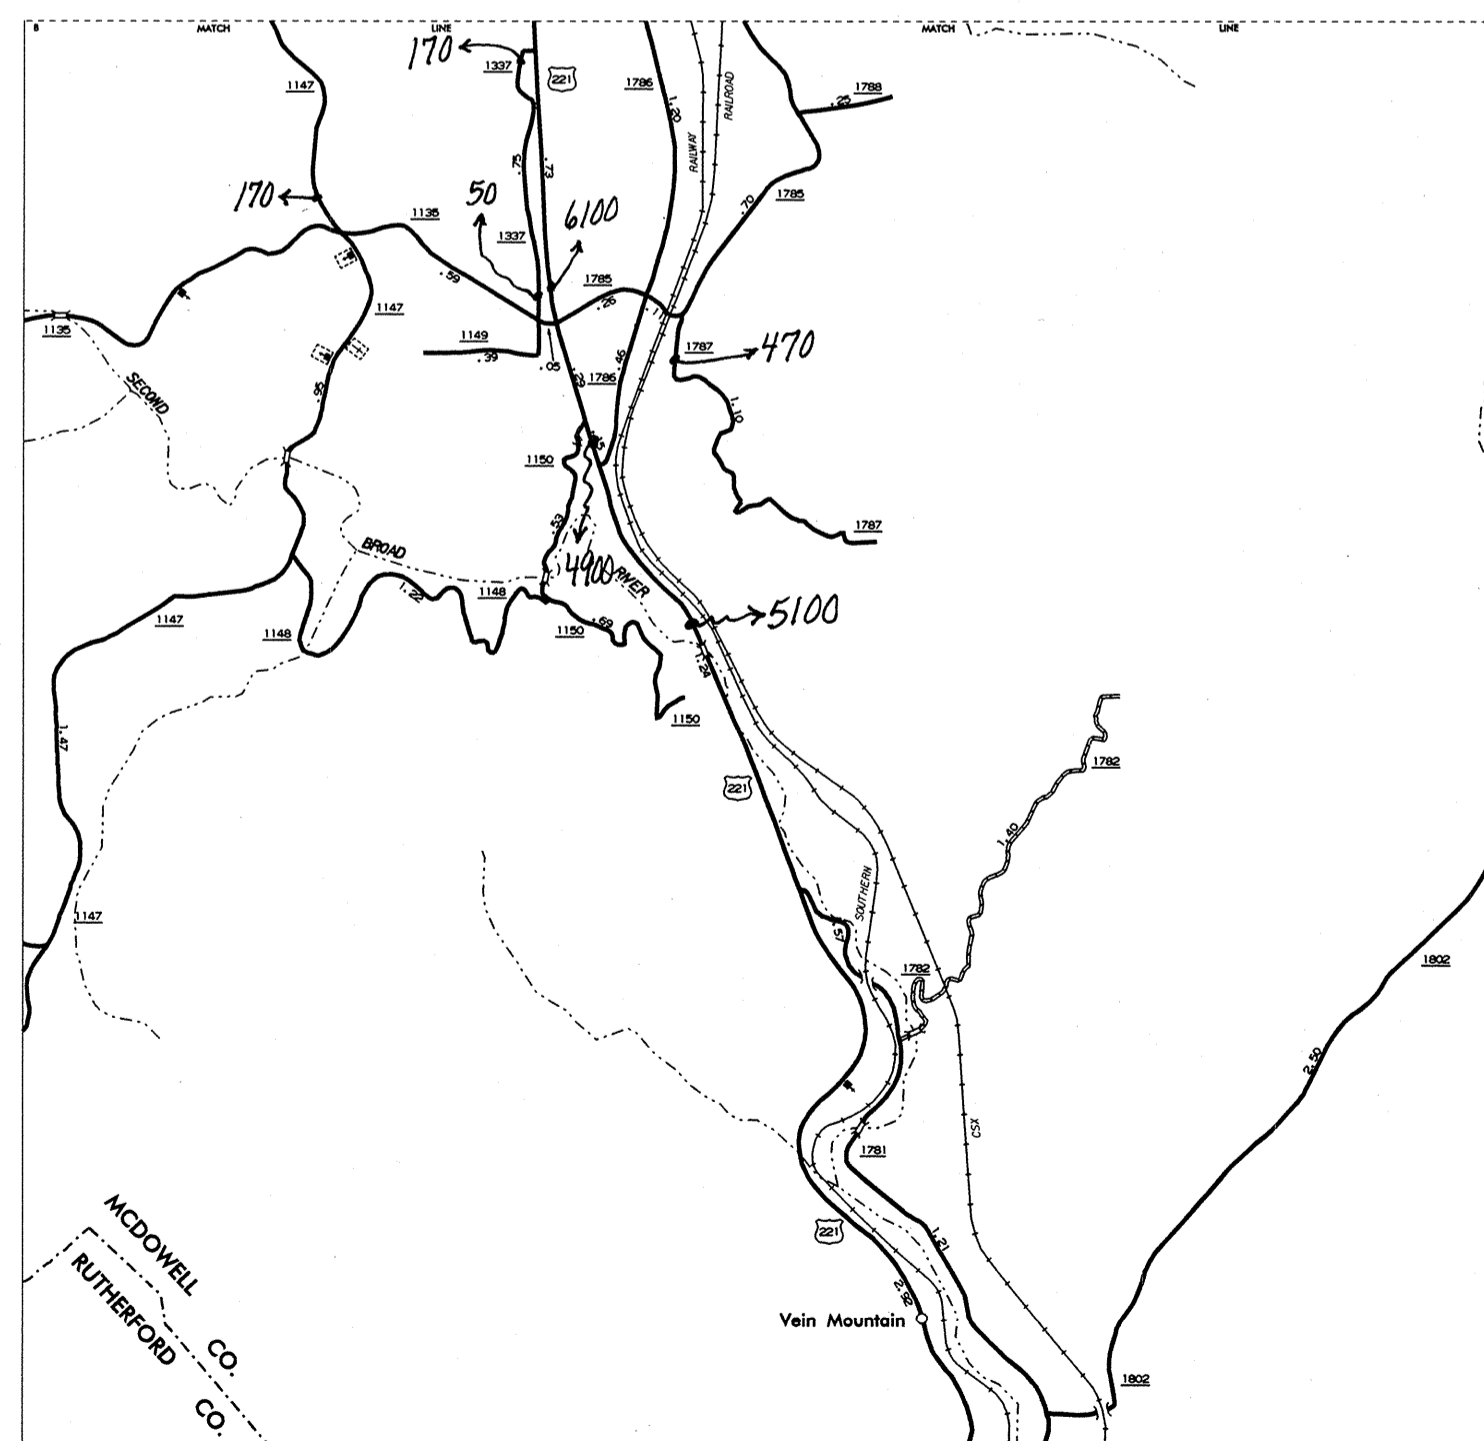

VEIN MOUNTAIN

ENLARGED MUNICIPAL AND SUBURBAN AREAS
MCDOWELL COUNTY
NORTH CAROLINA
PREPARED BY THE
NORTH CAROLINA DEPARTMENT OF TRANSPORTATION
DIVISION OF HIGHWAYS - GIS UNIT
IN COOPERATION WITH THE
U.S. DEPARTMENT OF TRANSPORTATION
FEDERAL HIGHWAY ADMINISTRATION

163
SHEET 3 OF 3

MCDOWELL CO. GIS UNIT
111 NORTH CAROLINA
MCDOWELL COUNTY
DIVISION OF HIGHWAYS
U.S. DEPARTMENT OF TRANSPORTATION
ADDRESS: 111 NORTH CAROLINA
TO THE PUBLIC AT A NOMINAL COST.
MAPS, N.C. DEPARTMENT OF TRANSPORTATION
COPIES OF THIS MAP ARE AVAILABLE
MCDOWELL CO. GIS UNIT