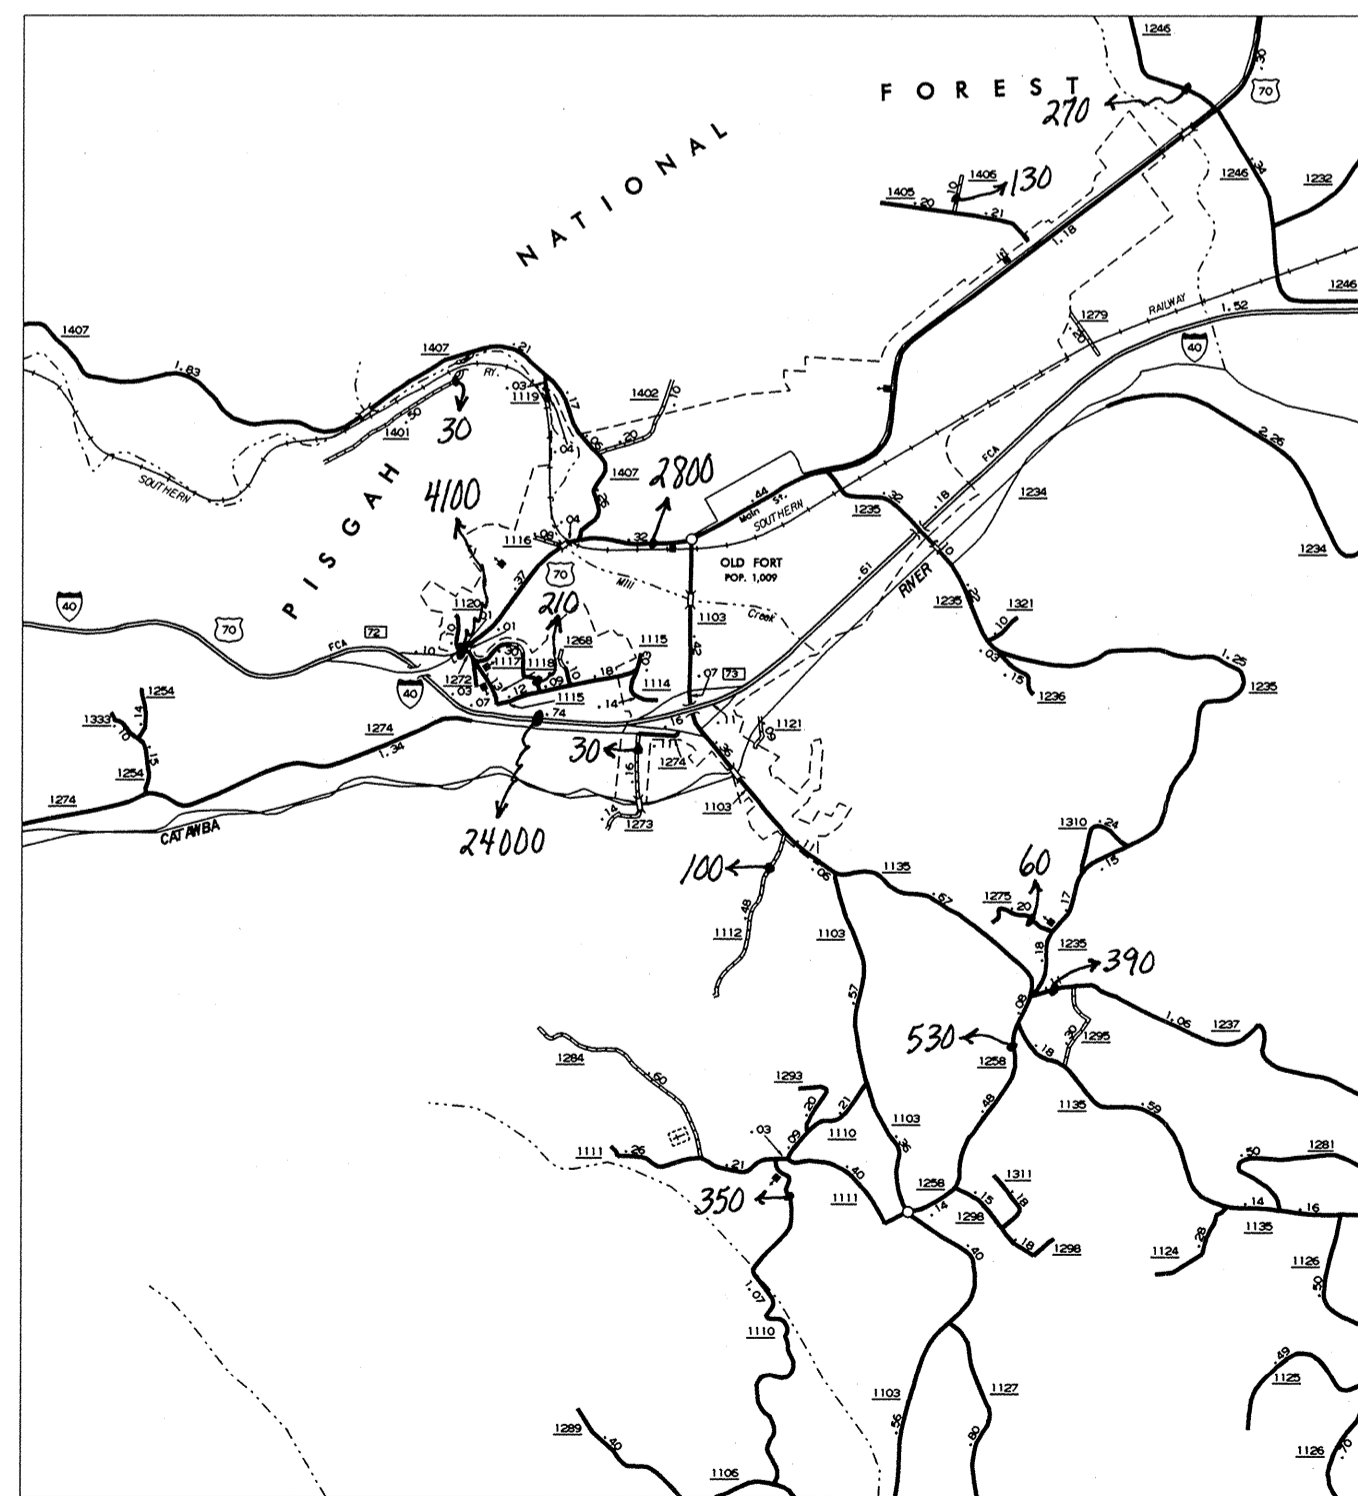

OLD FORT

ENLARGED MUNICIPAL AND SUBURBAN AREAS
MCDOWELL COUNTY
NORTH CAROLINA
PREPARED BY THE
NORTH CAROLINA DEPARTMENT OF TRANSPORTATION
DIVISION OF HIGHWAYS - GIS UNIT
IN COOPERATION WITH THE
U.S. DEPARTMENT OF TRANSPORTATION
FEDERAL HIGHWAY ADMINISTRATION

163
SHEET 3 OF 3

MCDOWELL CO. GIS UNIT
111 NORTH CAROLINA
MCDOWELL COUNTY
DIVISION OF HIGHWAYS
U.S. DEPARTMENT OF TRANSPORTATION
ADDRESS: 111 NORTH CAROLINA
TO THE PUBLIC AT A NOMINAL COST.
MAPS, N.C. DEPARTMENT OF TRANSPORTATION
COPIES OF THIS MAP ARE AVAILABLE
MCDOWELL CO. GIS UNIT