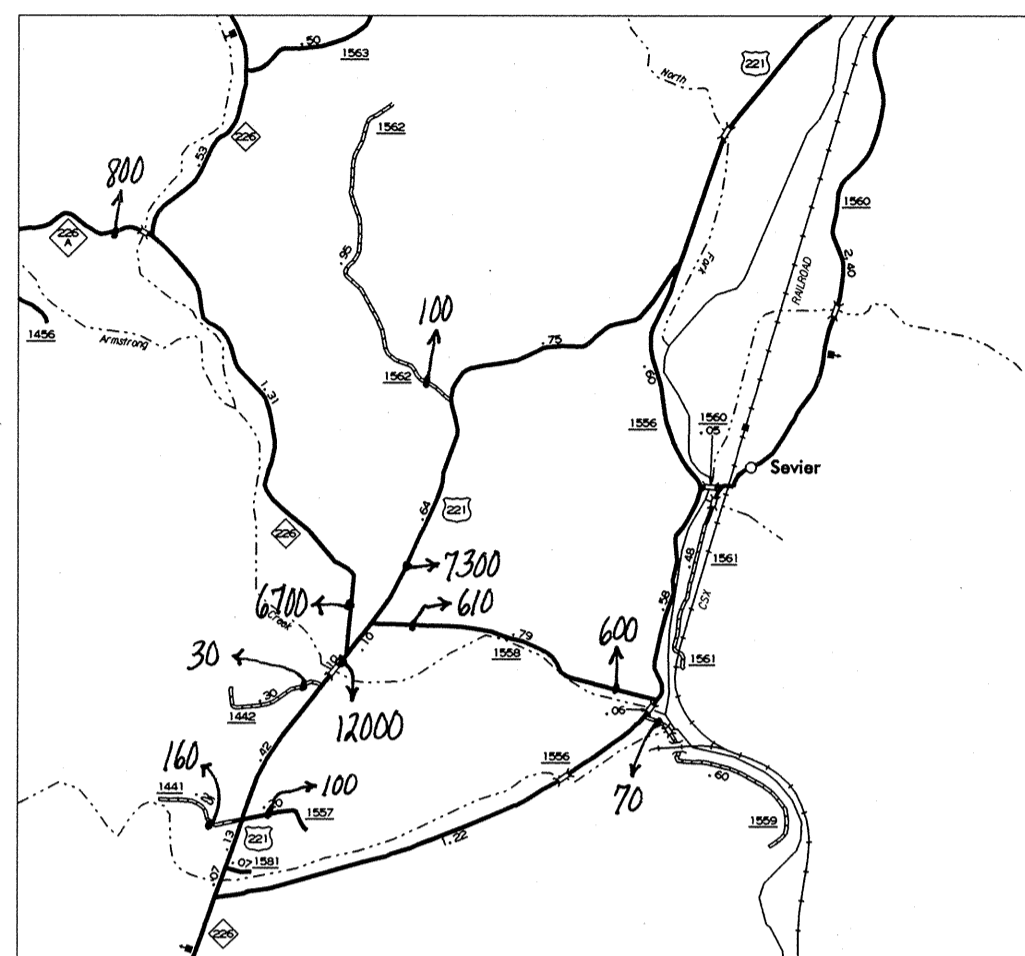

SEVIER

ENLARGED MUNICIPAL AND SUBURBAN AREAS
MCDOWELL COUNTY
NORTH CAROLINA
PREPARED BY THE
NORTH CAROLINA DEPARTMENT OF TRANSPORTATION
DIVISION OF HIGHWAYS - GIS UNIT
IN COOPERATION WITH THE
U.S. DEPARTMENT OF TRANSPORTATION
FEDERAL HIGHWAY ADMINISTRATION

163
SHEET 3 OF 3

MCDOWELL CO. GIS UNIT
111 NORTH CAROLINA
MCDOWELL COUNTY
DIVISION OF HIGHWAYS
U.S. DEPARTMENT OF TRANSPORTATION
ADDRESS: 111 NORTH CAROLINA
TO THE PUBLIC AT A NOMINAL COST.
MAPS, N.C. DEPARTMENT OF TRANSPORTATION
COPIES OF THIS MAP ARE AVAILABLE
MCDOWELL CO. GIS UNIT