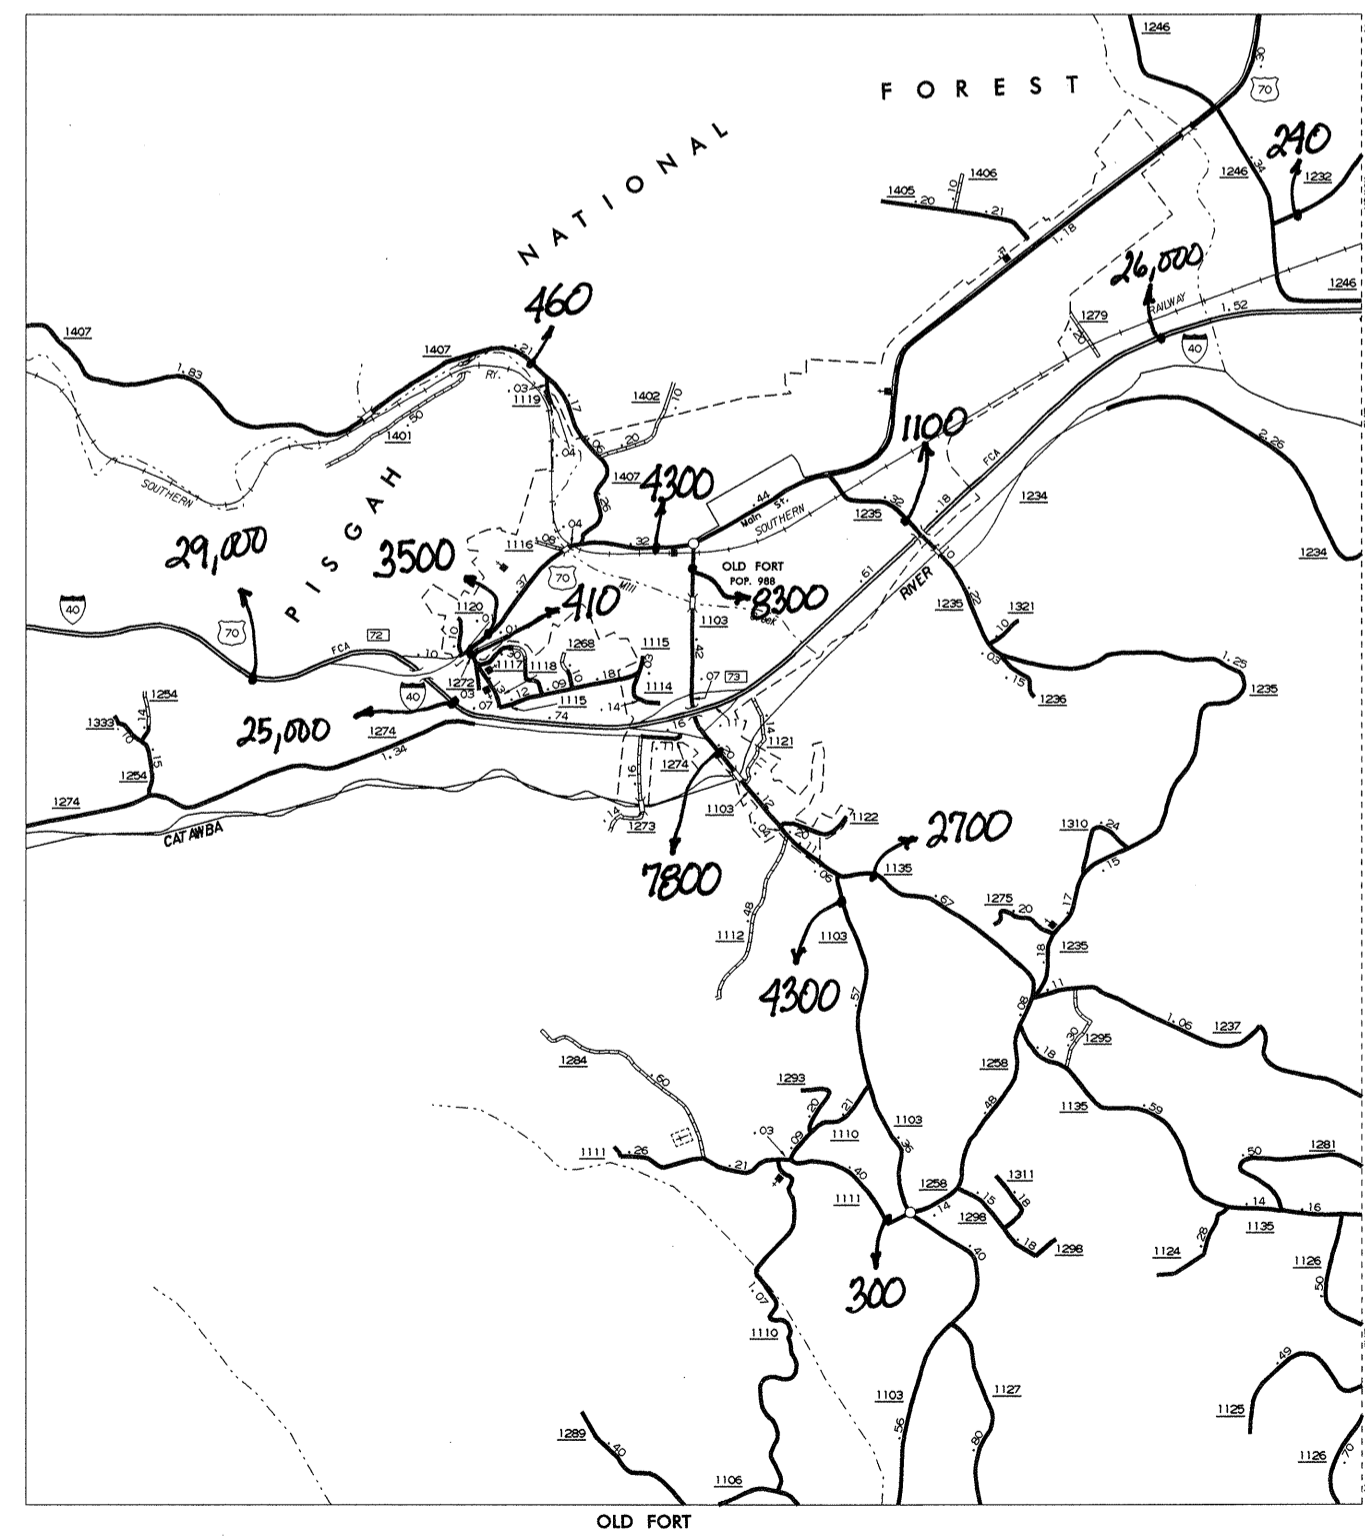

LITTLE SWITZERLAND

SEVIER

OLD FORT

VEIN MOUNTAIN

N.C. Department of Transportation  
 Statewide Planning Branch  
 Traffic Survey Unit  
 1554 Mail Service Center  
 Raleigh, NC 27659-1554

**1999**  
**ANNUAL AVERAGE**  
**DAILY TRAFFIC**

ENLARGED MUNICIPAL AND SUBURBAN AREAS

**MCDOWELL COUNTY**

**NORTH CAROLINA**

PREPARED BY THE  
 NORTH CAROLINA DEPARTMENT OF TRANSPORTATION  
 DIVISION OF HIGHWAYS - GIS UNIT

IN COOPERATION WITH THE  
 U.S. DEPARTMENT OF TRANSPORTATION  
 FEDERAL HIGHWAY ADMINISTRATION

POLYBIC PROJECTION

MCDOWELL SUP. 2  
 COPIES OF THIS MAP MAY BE OBTAINED  
 FROM THE PUBLIC AT A MINOR COST.  
 ADDRESS: N.C. DEPARTMENT OF TRANSPORTATION  
 DIVISION OF HIGHWAYS  
 MAILING NORTH CAROLINA 27611  
 REVISED  
 8/01 1-15-99  
 JMB 1-29-99