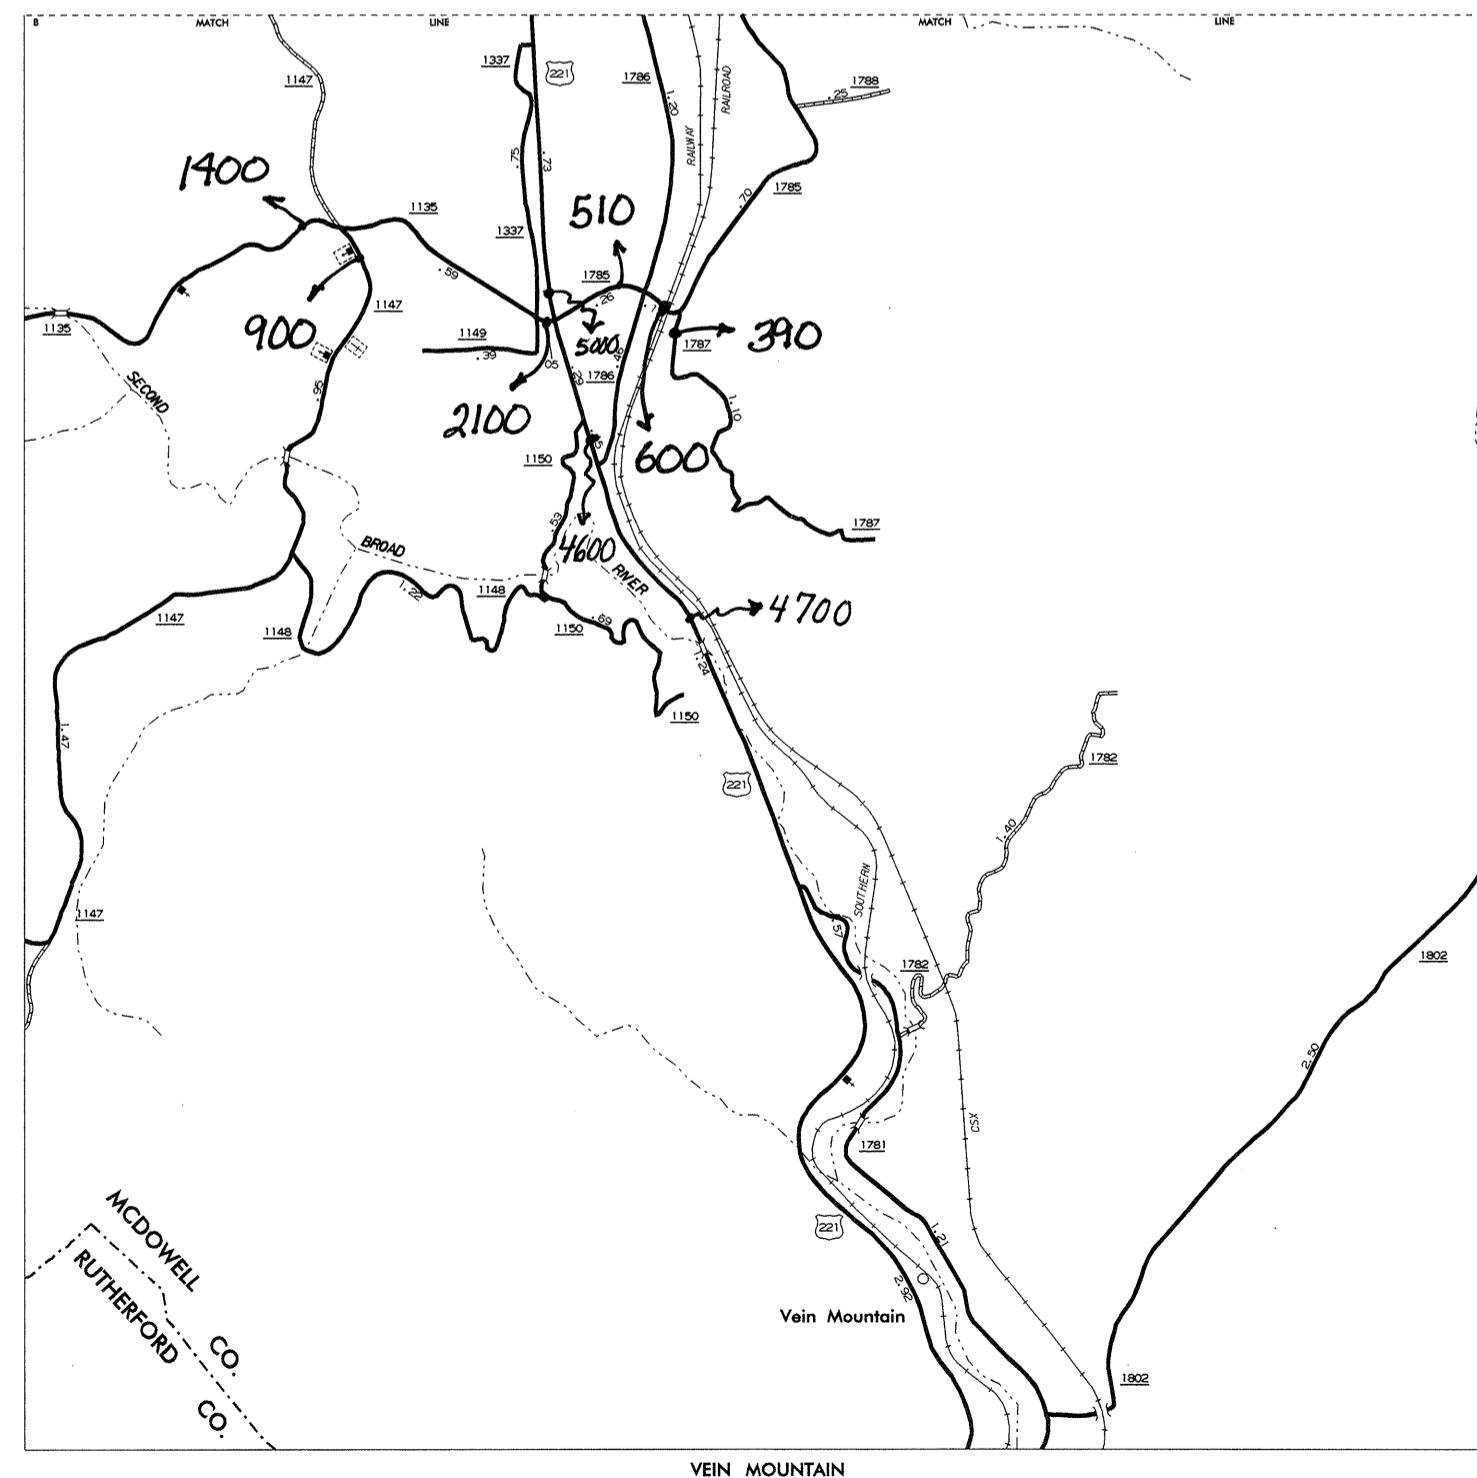

LITTLE SWITZERLAND

SEVIER

OLD FORT

VEIN MOUNTAIN

N.C. Department of Transportation  
 Statewide Planning Branch  
 Traffic Survey Unit  
 1554 Mail Service Center  
 Raleigh, NC 27659-1554

**1999**  
**ANNUAL AVERAGE**  
**DAILY TRAFFIC**

ENLARGED MUNICIPAL AND SUBURBAN AREAS

**MCDOWELL COUNTY**

**NORTH CAROLINA**

PREPARED BY THE  
 NORTH CAROLINA DEPARTMENT OF TRANSPORTATION  
 DIVISION OF HIGHWAYS - GIS UNIT

IN COOPERATION WITH THE  
 U.S. DEPARTMENT OF TRANSPORTATION  
 FEDERAL HIGHWAY ADMINISTRATION

POLYBIC PROJECTION

MCDOWELL SUP. 2  
 COPIES OF THIS MAP MAY BE OBTAINED  
 FROM THE PUBLIC AT A MINOR COST.  
 ADDRESS: N.C. DEPARTMENT OF TRANSPORTATION  
 DIVISION OF HIGHWAYS  
 MAILING NORTH CAROLINA 27611  
 REVISED  
 8/01 1-15-99  
 JMB 1-29-99