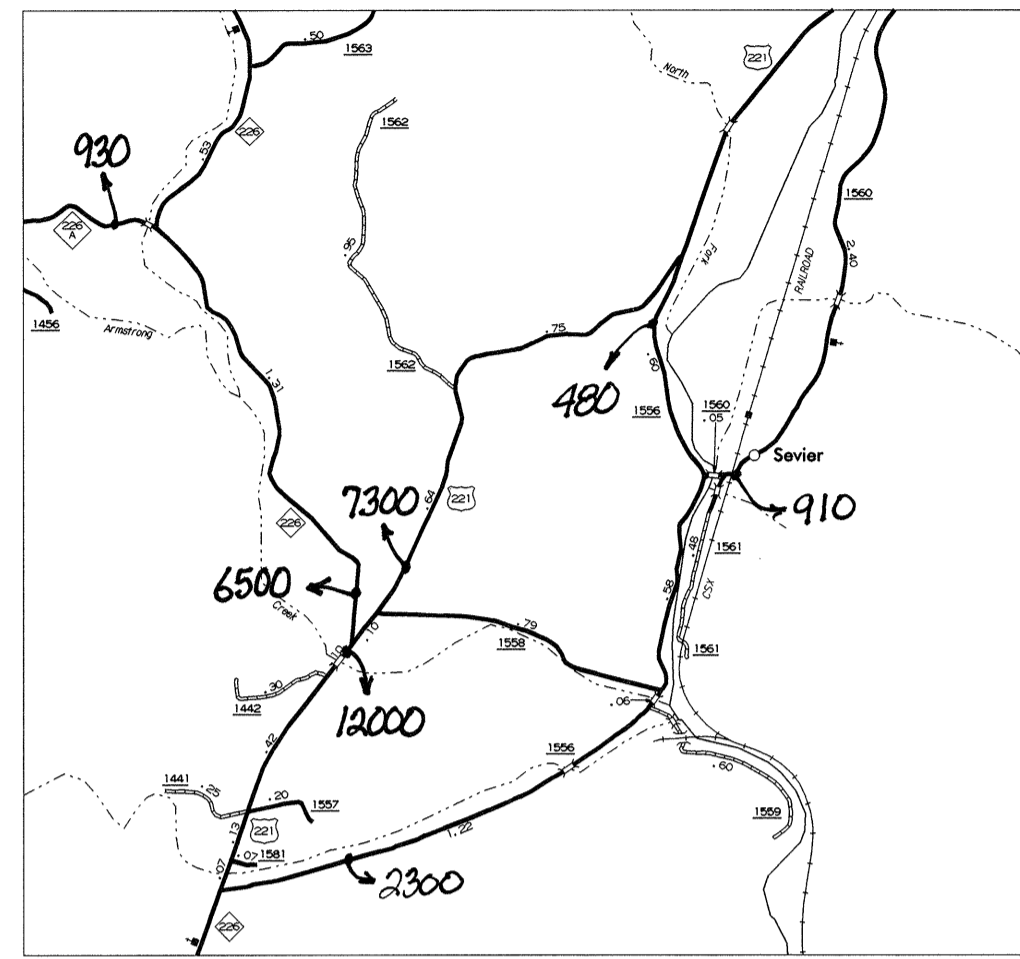

LITTLE SWITZERLAND

SEVIER

OLD FORT

VEIN MOUNTAIN

N.C. Department of Transportation  
 Statewide Planning Branch  
 Traffic Survey Unit  
 1554 Mail Service Center  
 Raleigh, NC 27659-1554

**1999**  
**ANNUAL AVERAGE**  
**DAILY TRAFFIC**

ENLARGED MUNICIPAL AND SUBURBAN AREAS

**MCDOWELL COUNTY**

**NORTH CAROLINA**

PREPARED BY THE  
 NORTH CAROLINA DEPARTMENT OF TRANSPORTATION  
 DIVISION OF HIGHWAYS - GIS UNIT

IN COOPERATION WITH THE  
 U.S. DEPARTMENT OF TRANSPORTATION  
 FEDERAL HIGHWAY ADMINISTRATION

POLYBIC PROJECTION

MCDOWELL SUP. 2  
 COPIES OF THIS MAP MAY BE OBTAINED  
 FROM THE PUBLIC AT A MINOR COST.  
 ADDRESS: N.C. DEPARTMENT OF TRANSPORTATION  
 DIVISION OF HIGHWAYS  
 MAILING NORTH CAROLINA 27611  
 REVISED  
 8/01 1-15-99  
 JMB 1-29-99