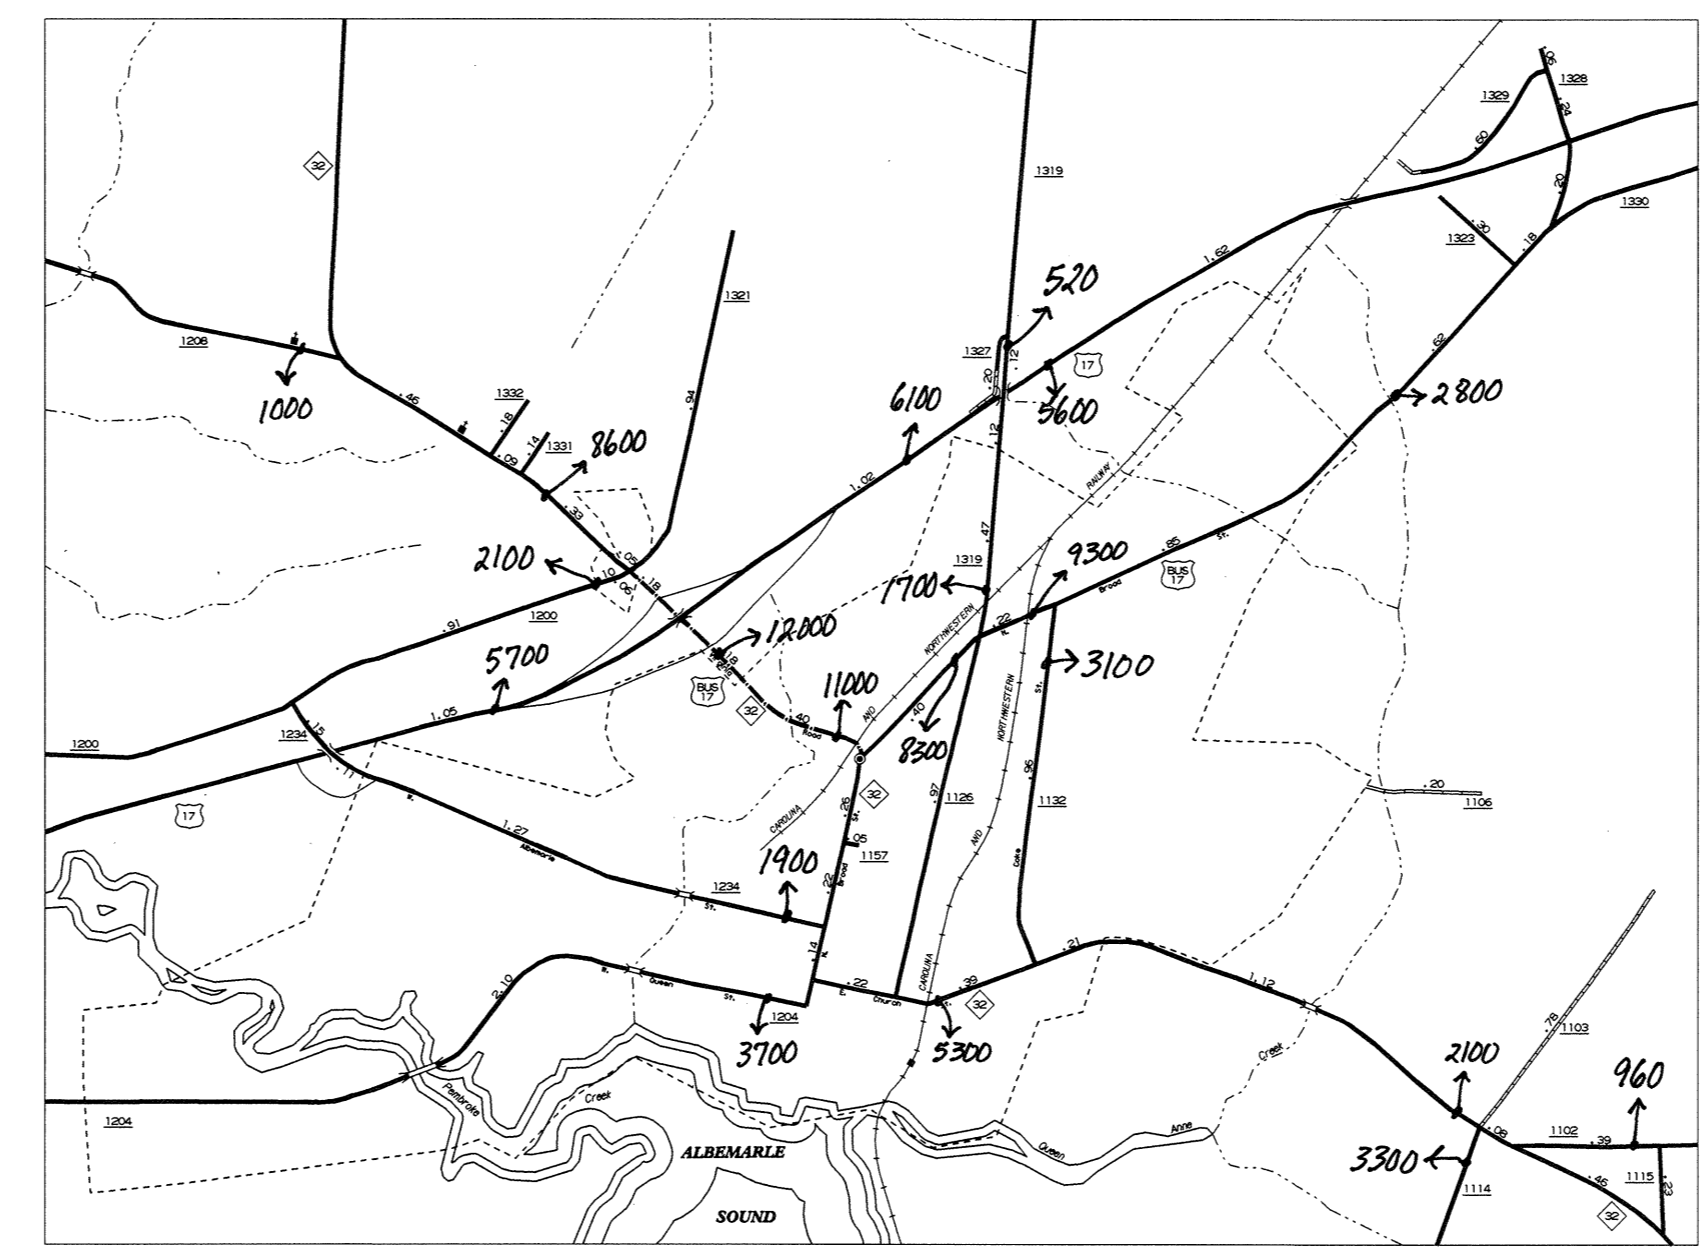

COPIES OF THIS MAP ARE AVAILABLE TO THE PUBLIC AT A NOMINAL COST. ADDRESS: N.C. DEPARTMENT OF TRANSPORTATION DIVISION OF HIGHWAYS FALCON, NORTH CAROLINA 27617

REVISED 12-31-94 OR 10-1-97 OR

Some of the traffic estimates in this county were based on data collected after hurricane events in 1999. Contact the Traffic Survey Unit at (919) 733-9770 for information about a particular location or area.

N.C. Department of Transportation
Statewide Planning Branch
Traffic Survey Unit
1554 Mail Service Center
Raleigh, NC 27699-1554

1999 ANNUAL AVERAGE DAILY TRAFFIC

CHOWAN COUNTY NORTH CAROLINA

PREPARED BY THE
NORTH CAROLINA DEPARTMENT OF TRANSPORTATION
DIVISION OF HIGHWAYS - GIS UNIT
IN COOPERATION WITH THE
U.S. DEPARTMENT OF TRANSPORTATION
FEDERAL HIGHWAY ADMINISTRATION

NOTE: MAP INCLUDES ONLY STATE MAINTAINED ROADS OR IMPORTANT NON-SYSTEM ROADS. MILEAGE NOT SHOWN ON FRONTAGE ROADS. ROADS SHOWN AS OF OCT. 1, 1997.