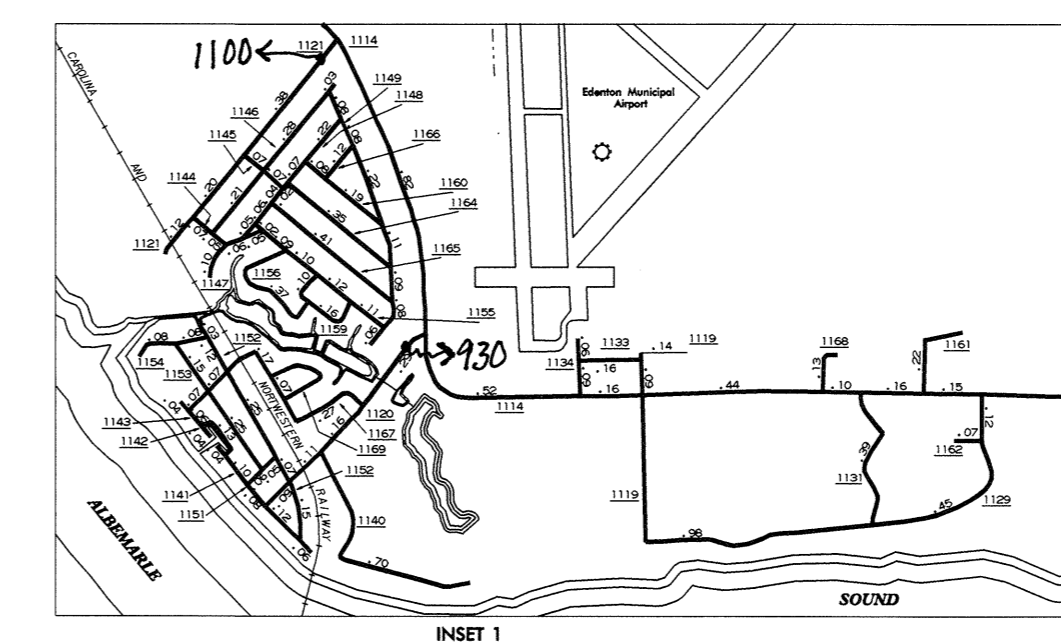

COPIES OF THIS MAP ARE AVAILABLE TO THE PUBLIC AT A NOMINAL COST. ADDRESS: N.C. DEPARTMENT OF TRANSPORTATION DIVISION OF HIGHWAYS FALCON, NORTH CAROLINA 27617

REVISED 12-31-94 OR 10-1-97 OR

Some of the traffic estimates in this county were based on data collected after hurricane events in 1999. Contact the Traffic Survey Unit at (919) 733-9770 for information about a particular location or area.

N.C. Department of Transportation
Statewide Planning Branch
Traffic Survey Unit
1554 Mail Service Center
Raleigh, NC 27699-1554

1999 ANNUAL AVERAGE DAILY TRAFFIC

CHOWAN COUNTY NORTH CAROLINA

PREPARED BY THE
NORTH CAROLINA DEPARTMENT OF TRANSPORTATION
DIVISION OF HIGHWAYS - GIS UNIT
IN COOPERATION WITH THE
U.S. DEPARTMENT OF TRANSPORTATION
FEDERAL HIGHWAY ADMINISTRATION

NOTE: MAP INCLUDES ONLY STATE MAINTAINED ROADS OR IMPORTANT NON-SYSTEM ROADS. MILEAGE NOT SHOWN ON FRONTAGE ROADS. ROADS SHOWN AS OF OCT. 1, 1997.