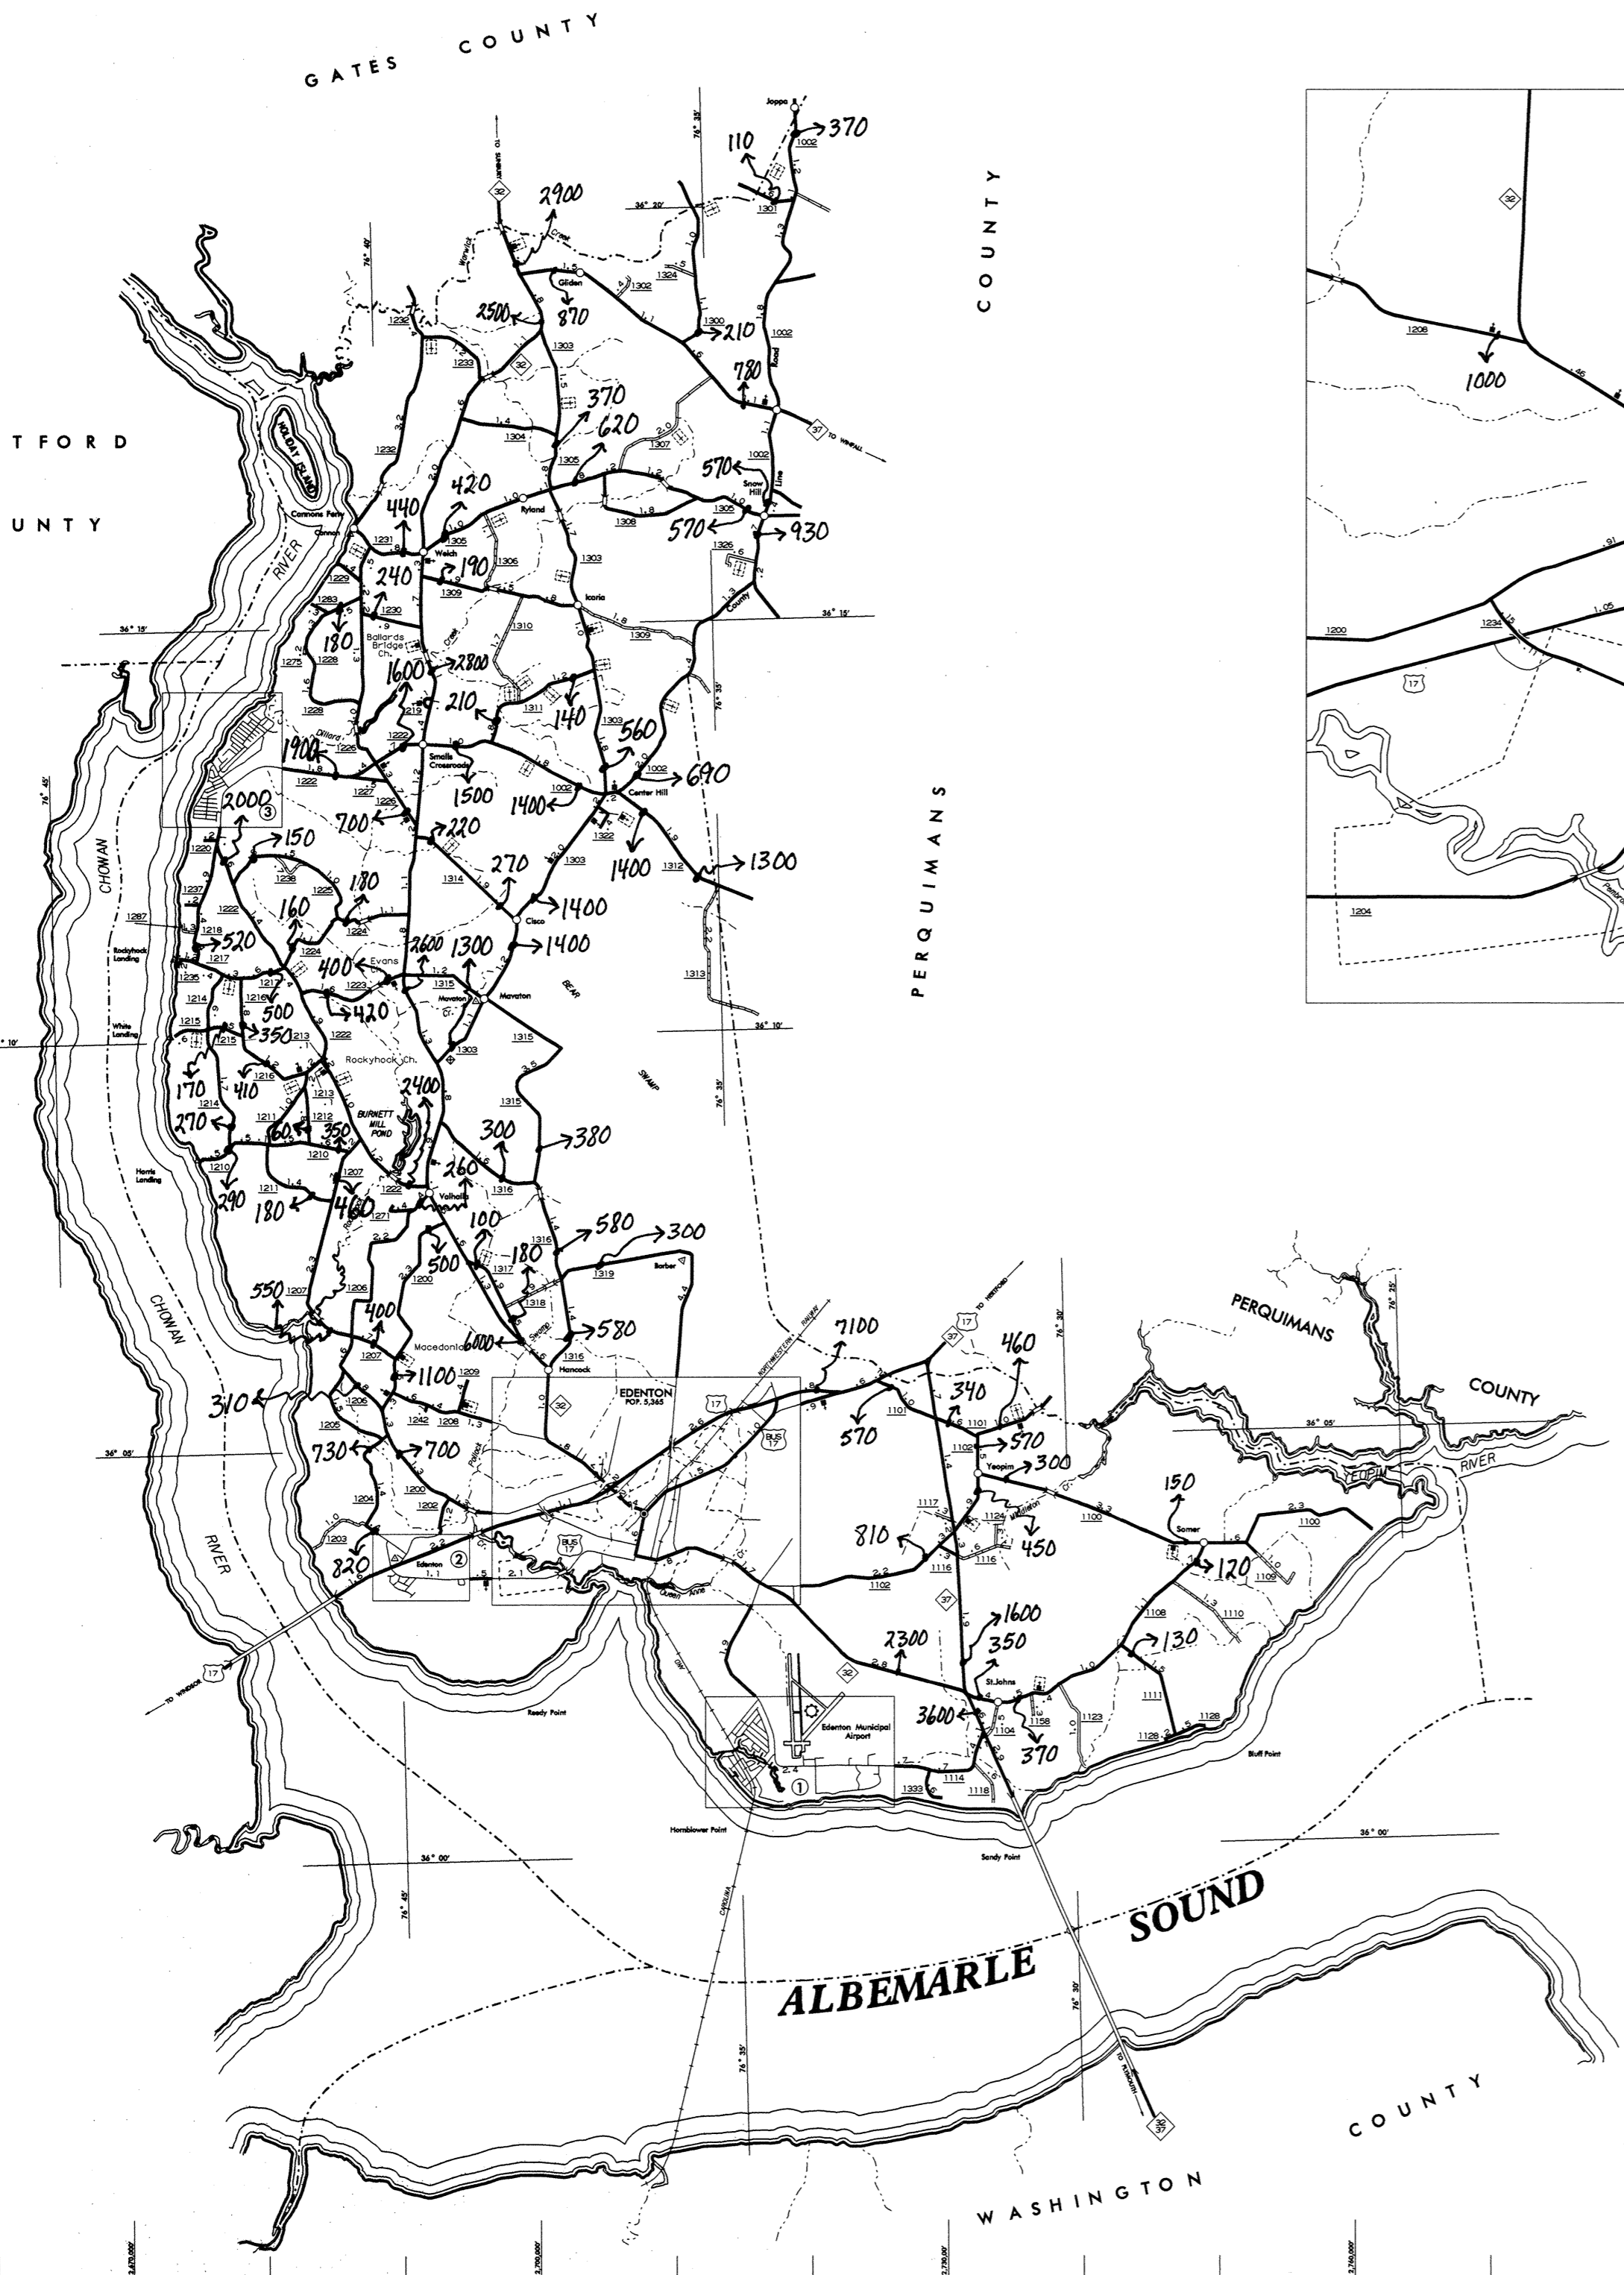

COPIES OF THIS MAP ARE AVAILABLE TO THE PUBLIC AT A NOMINAL COST. ADDRESS: N.C. DEPARTMENT OF TRANSPORTATION DIVISION OF HIGHWAYS FALCON, NORTH CAROLINA 27617

REVISED 12-31-94 OR 10-1-97 OR

Some of the traffic estimates in this county were based on data collected after hurricane events in 1999. Contact the Traffic Survey Unit at (919) 733-9770 for information about a particular location or area.

N.C. Department of Transportation
Statewide Planning Branch
Traffic Survey Unit
1554 Mail Service Center
Raleigh, NC 27699-1554

1999 ANNUAL AVERAGE DAILY TRAFFIC

CHOWAN COUNTY NORTH CAROLINA

PREPARED BY THE
NORTH CAROLINA DEPARTMENT OF TRANSPORTATION
DIVISION OF HIGHWAYS - GIS UNIT
IN COOPERATION WITH THE
U.S. DEPARTMENT OF TRANSPORTATION
FEDERAL HIGHWAY ADMINISTRATION

NOTE: MAP INCLUDES ONLY STATE MAINTAINED ROADS OR IMPORTANT NON-SYSTEM ROADS. MILEAGE NOT SHOWN ON FRONTAGE ROADS. ROADS SHOWN AS OF OCT. 1, 1997.