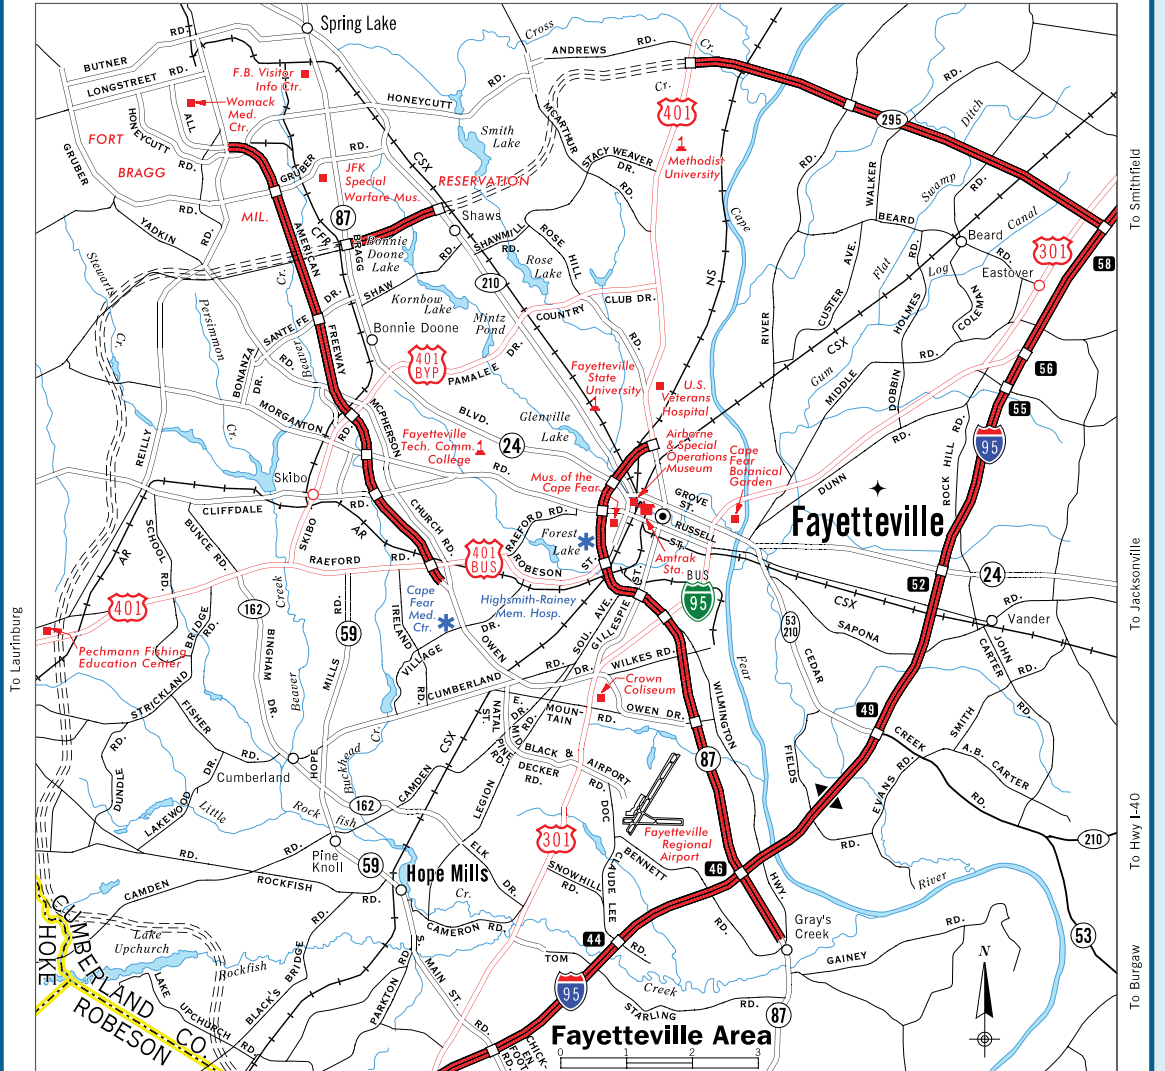

To Sanford To Lillington

To Raleigh

To Laurinburg

To Smithfield

To Jacksonville

To Hwy I-40

To Burgaw

To Lumberton

To Elizabethtown

Fayetteville Area

Fayetteville

Hope Mills

Spring Lake

FORT BRAGG

RESERVATION

CUMBERLAND CO.
ROBESON CO.

Fayetteville Area