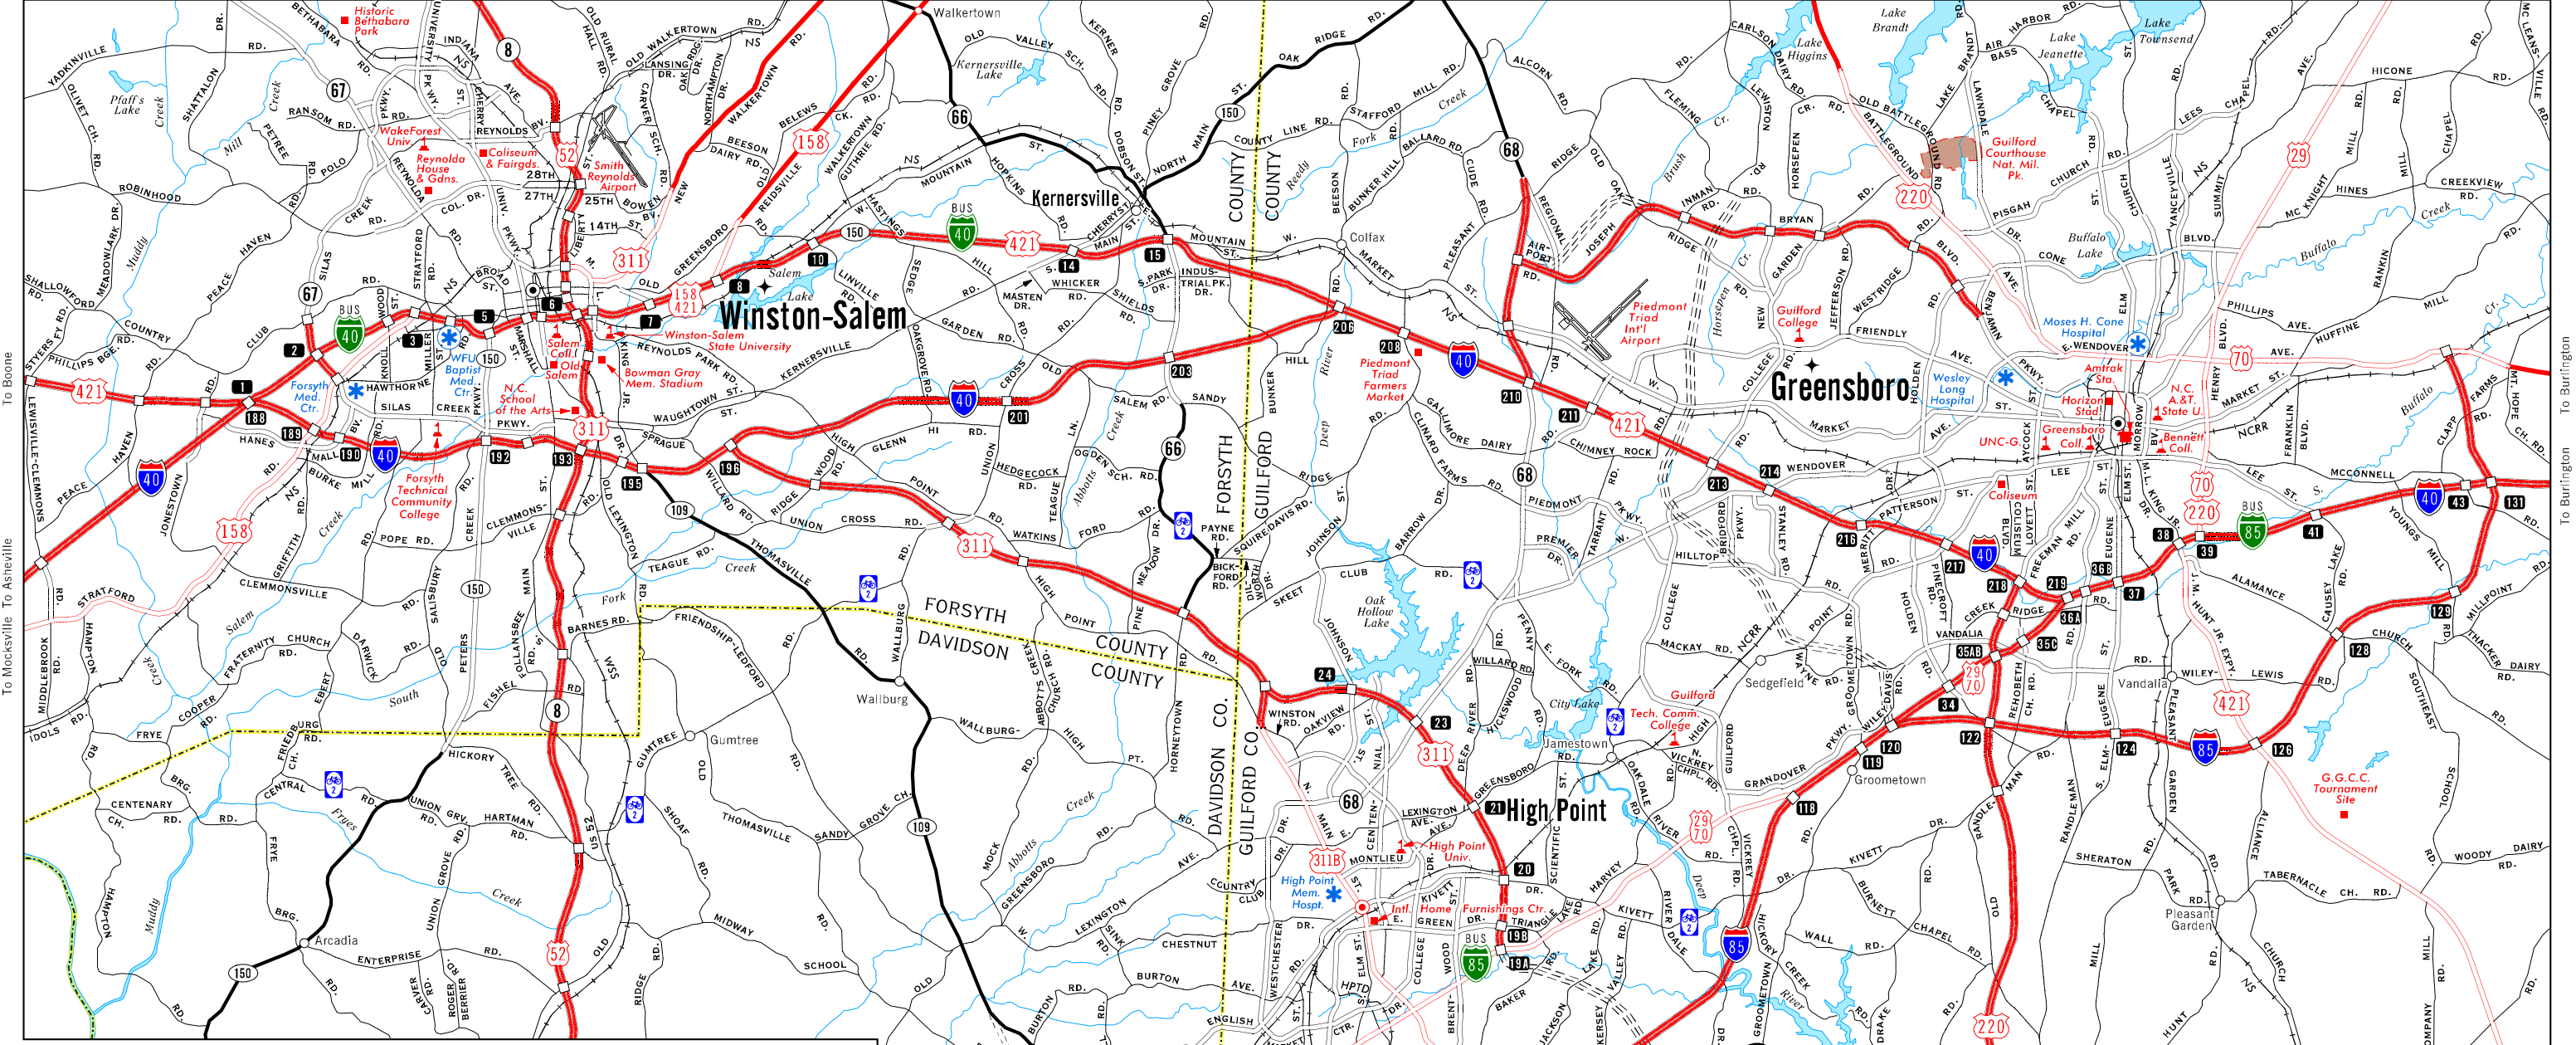

To Hwy I-77 To Mount Airy To Eden To Reidsville To Hwy US 220 To Martinsville, VA To Danville, VA

To Hwy I-85 To Lexington

To Charlotte To Wadesboro To Hwy US 220 To Asheville To Southern Pines

Greensboro, Winston-Salem, High Point Area