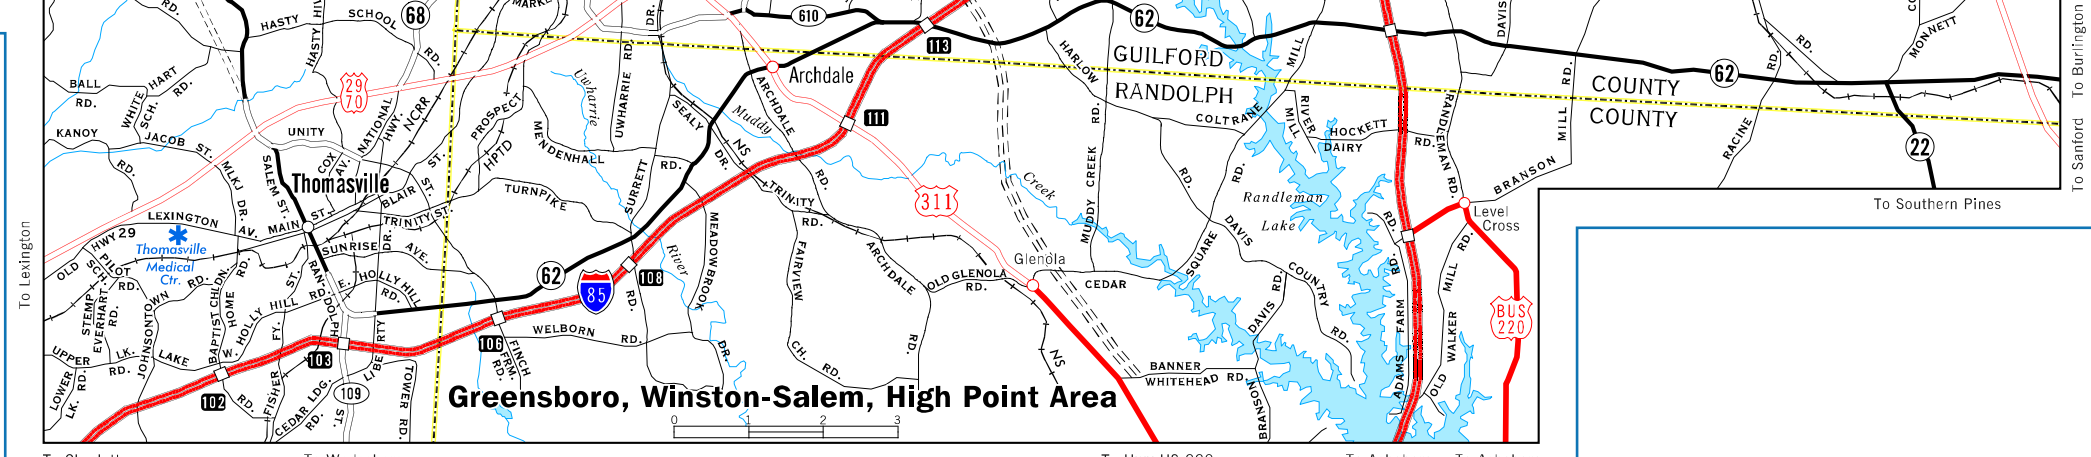

To Hwy I-77 To Mount Airy To Eden To Reidsville To Hwy US 220 To Martinsville, VA To Danville, VA

To Hwy I-85 To Lexington

To Charlotte To Wadesboro To Hwy US 220 To Asheville To Southern Pines

Greensboro, Winston-Salem, High Point Area