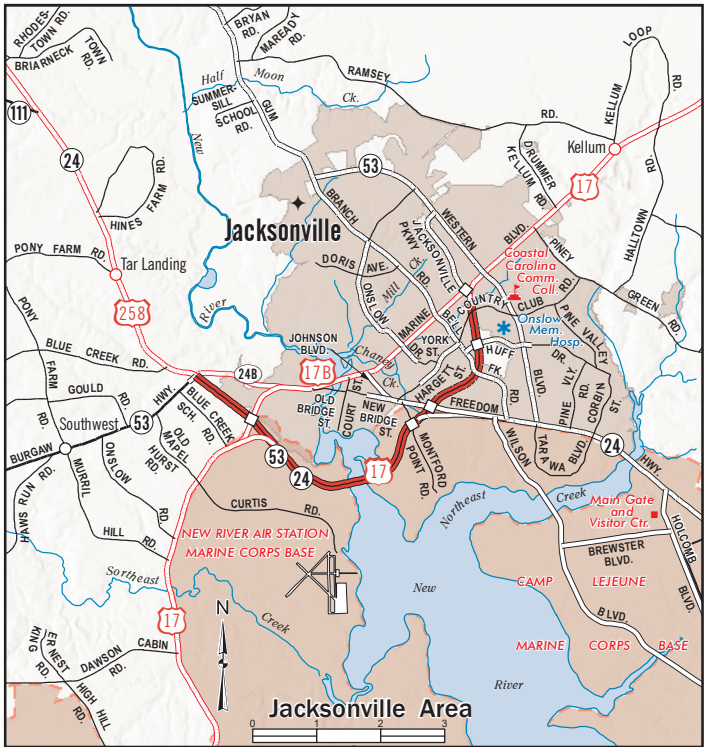

To J. Ellis Airport

To Burgaw

To Wilmington

To New Bern

To Swansboro

Jacksonville

Jacksonville Area

NEW RIVER AIR STATION
MARINE CORPS BASE

Coastal Carolina
Comm. Coll.

Onslow Mem. Hosp.

Main Gate
and
Visitor Ctr.

CAMP
LEJEUNE
MARINE CORPS BASE