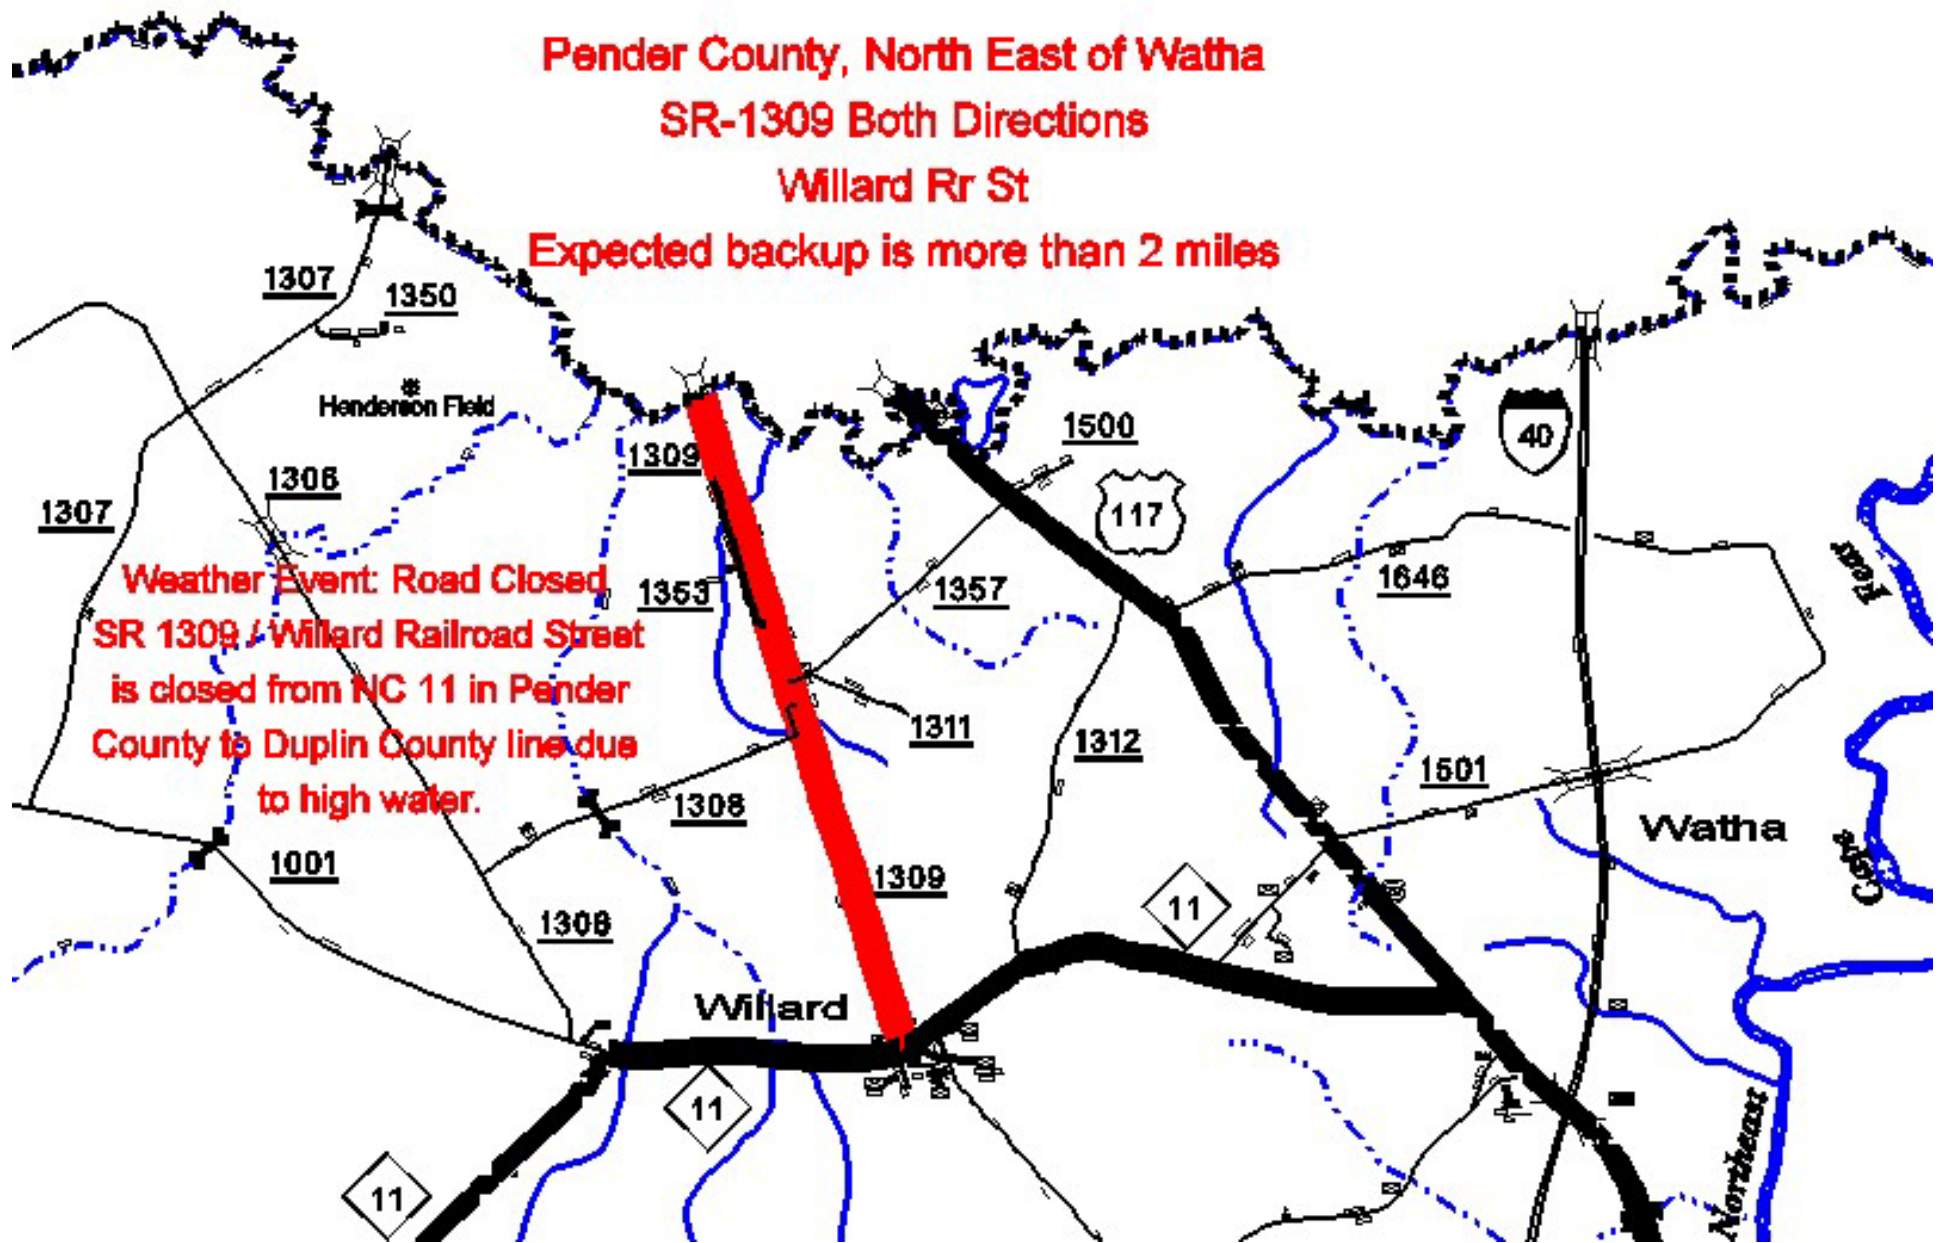

**Pender County, North East of Watha
SR-1309 Both Directions
Willard Rr St
Expected backup is more than 2 miles**

**Weather Event: Road Closed,
SR 1309 / Willard Railroad Street
is closed from NC 11 in Pender
County to Duplin County line due
to high water.**