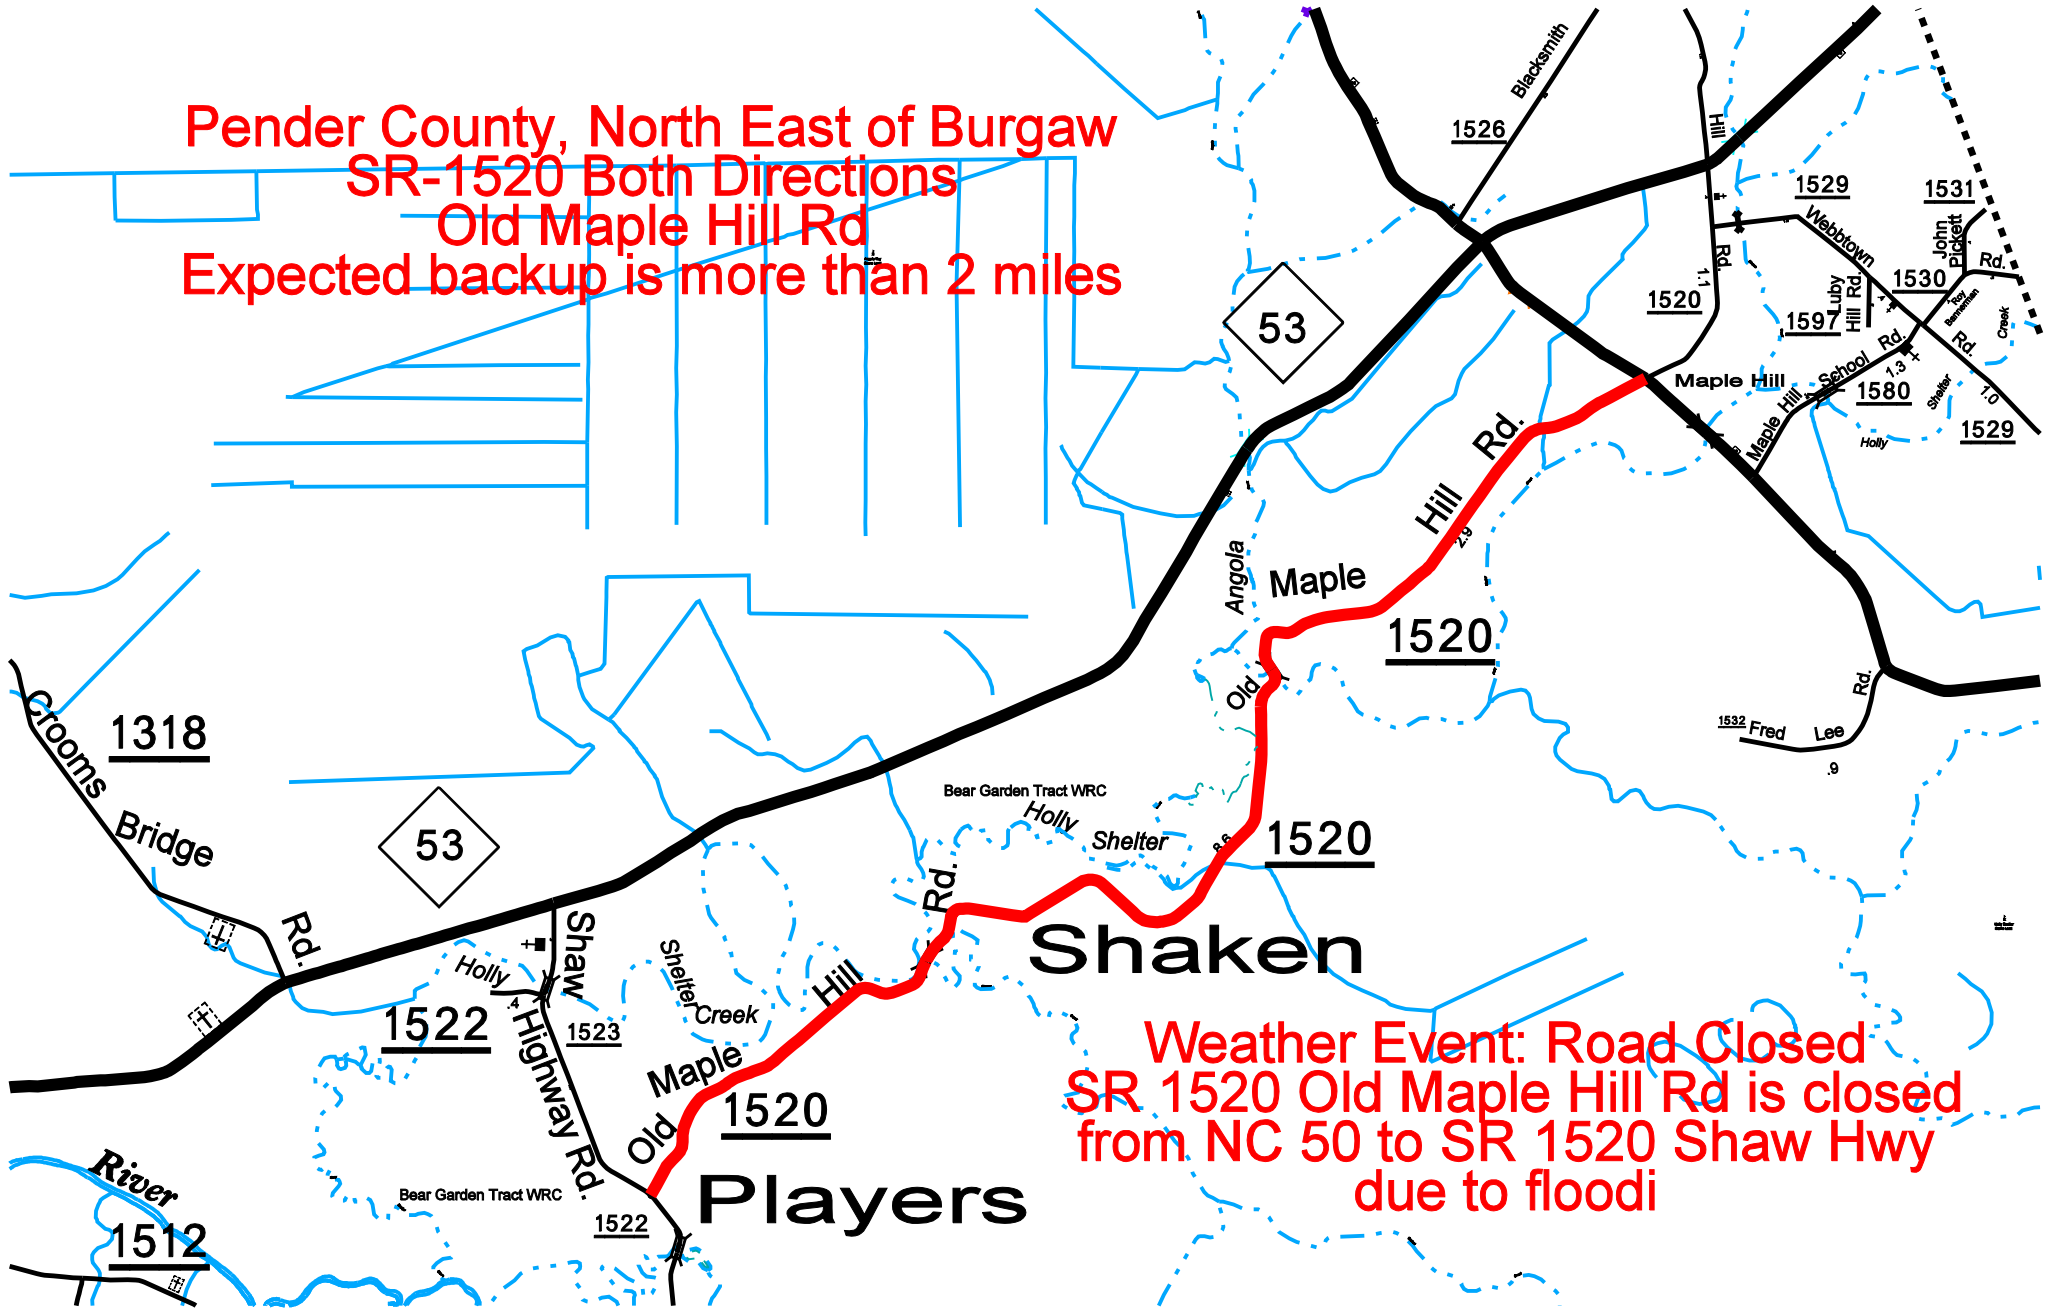

Pender County, North East of Burgaw
SR-1520 Both Directions
Old Maple Hill Rd
Expected backup is more than 2 miles

Weather Event: Road Closed
SR 1520 Old Maple Hill Rd is closed
from NC 50 to SR 1520 Shaw Hwy
due to floodi