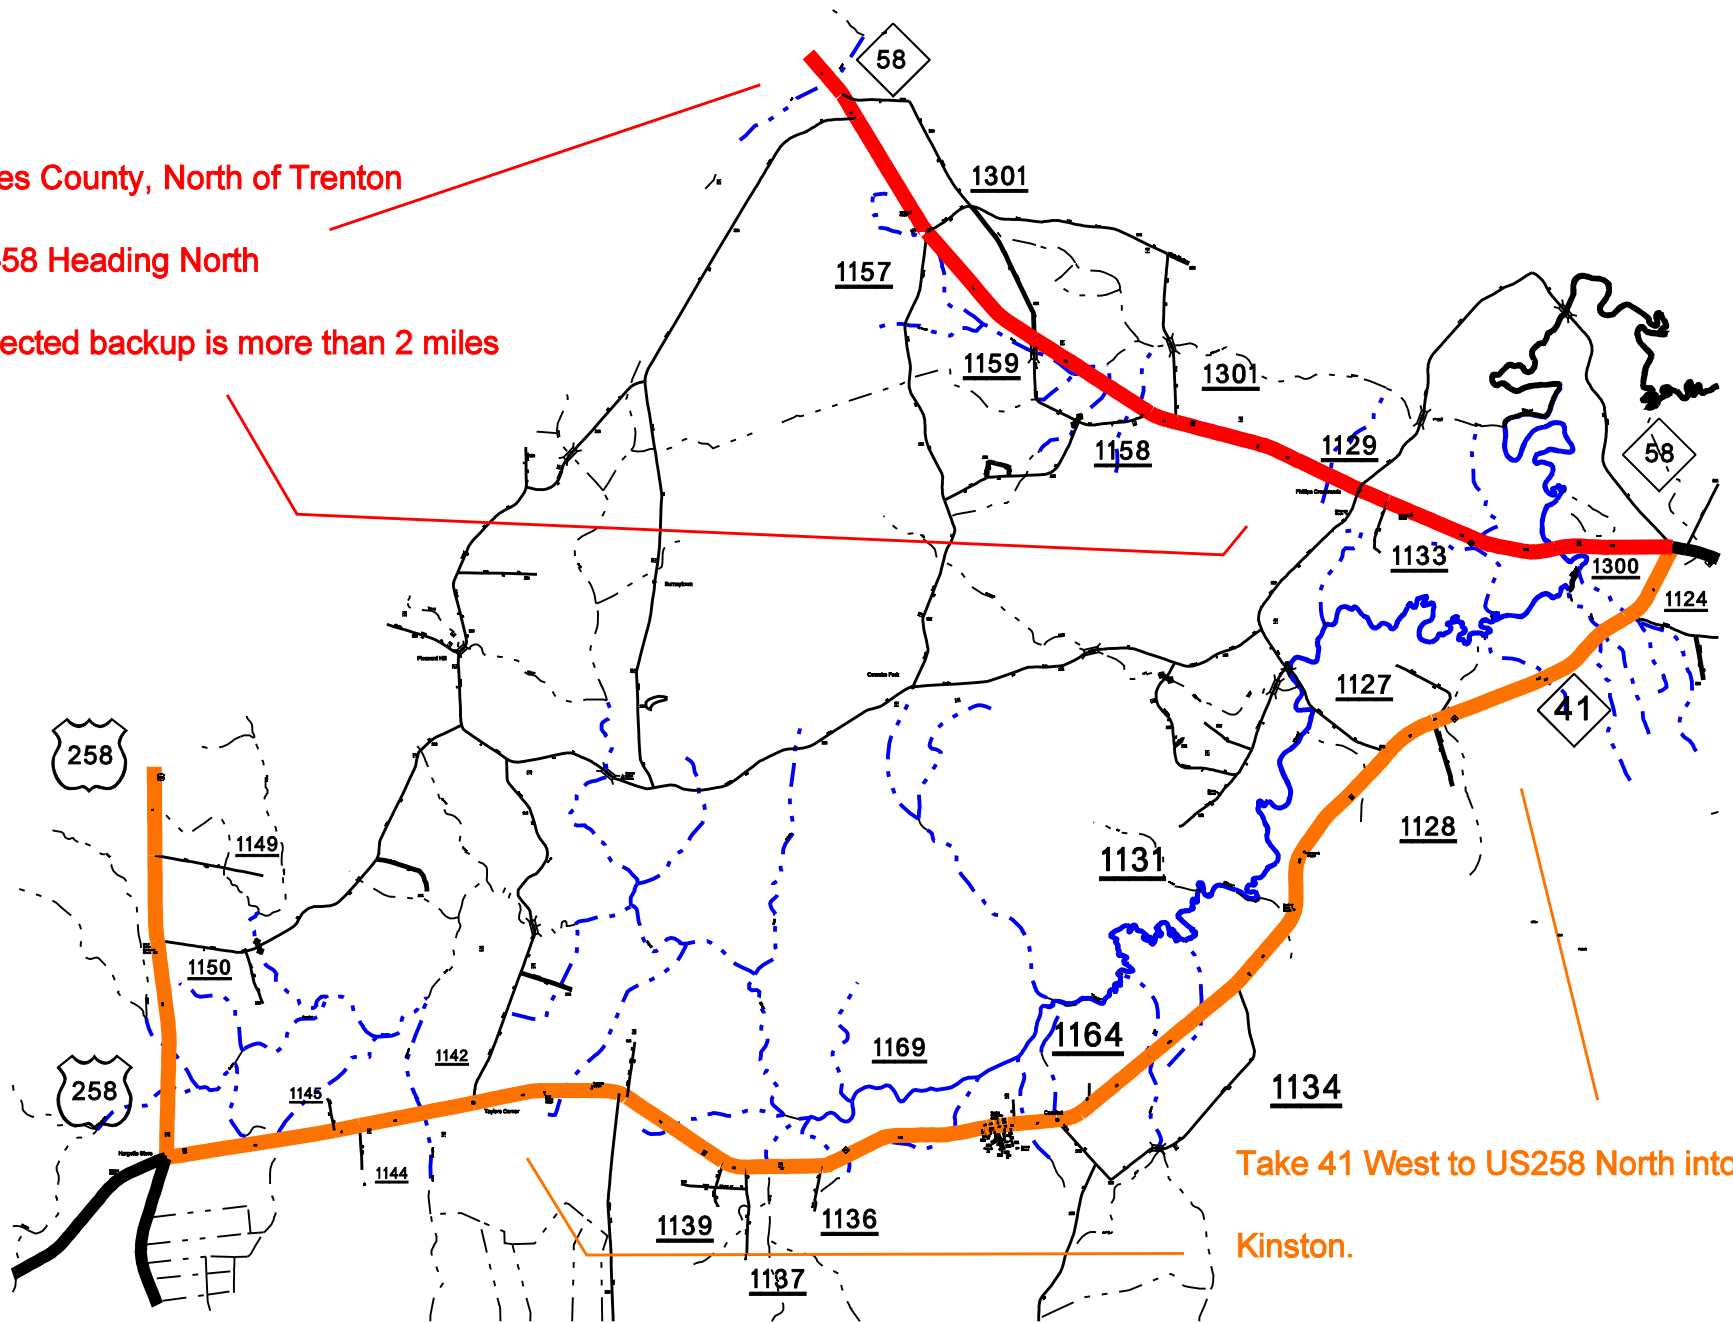

Jones County, North of Trenton

NC-58 Heading North

Expected backup is more than 2 miles

Take 41 West to US258 North into
Kinston.