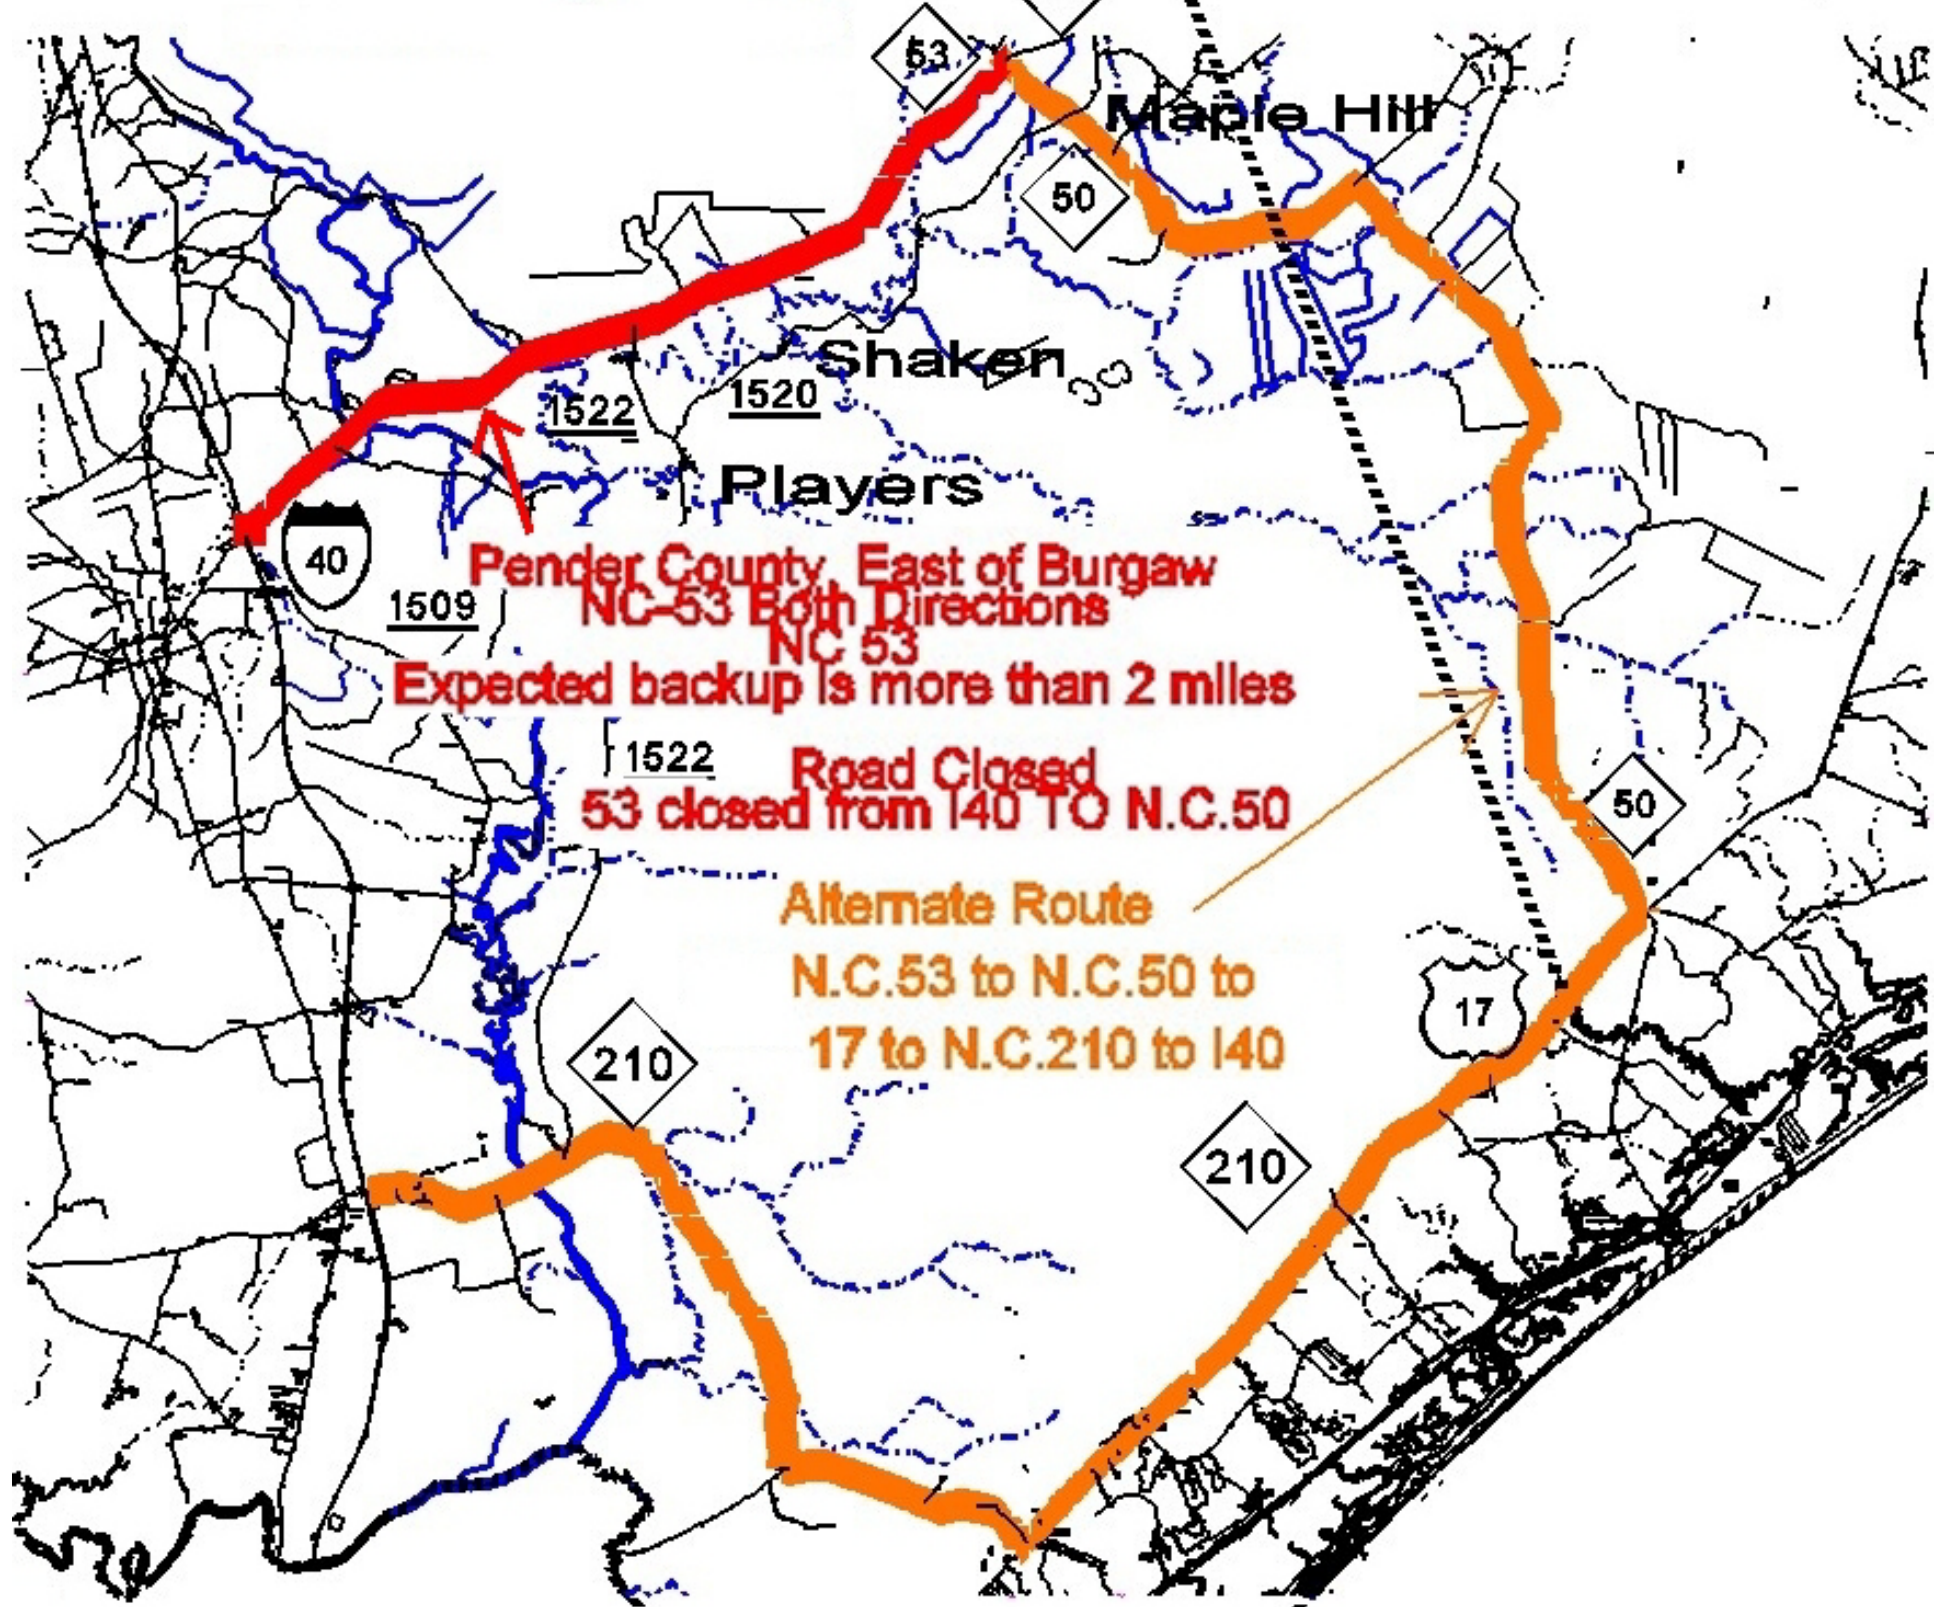

Pender County

Onslow County

**Pender County, East of Burgaw
NC-53 Both Directions
NC 53
Expected backup is more than 2 miles**

**Road Closed
53 closed from I40 TO N.C.50**

**Alternate Route
N.C.53 to N.C.50 to
17 to N.C.210 to I40**