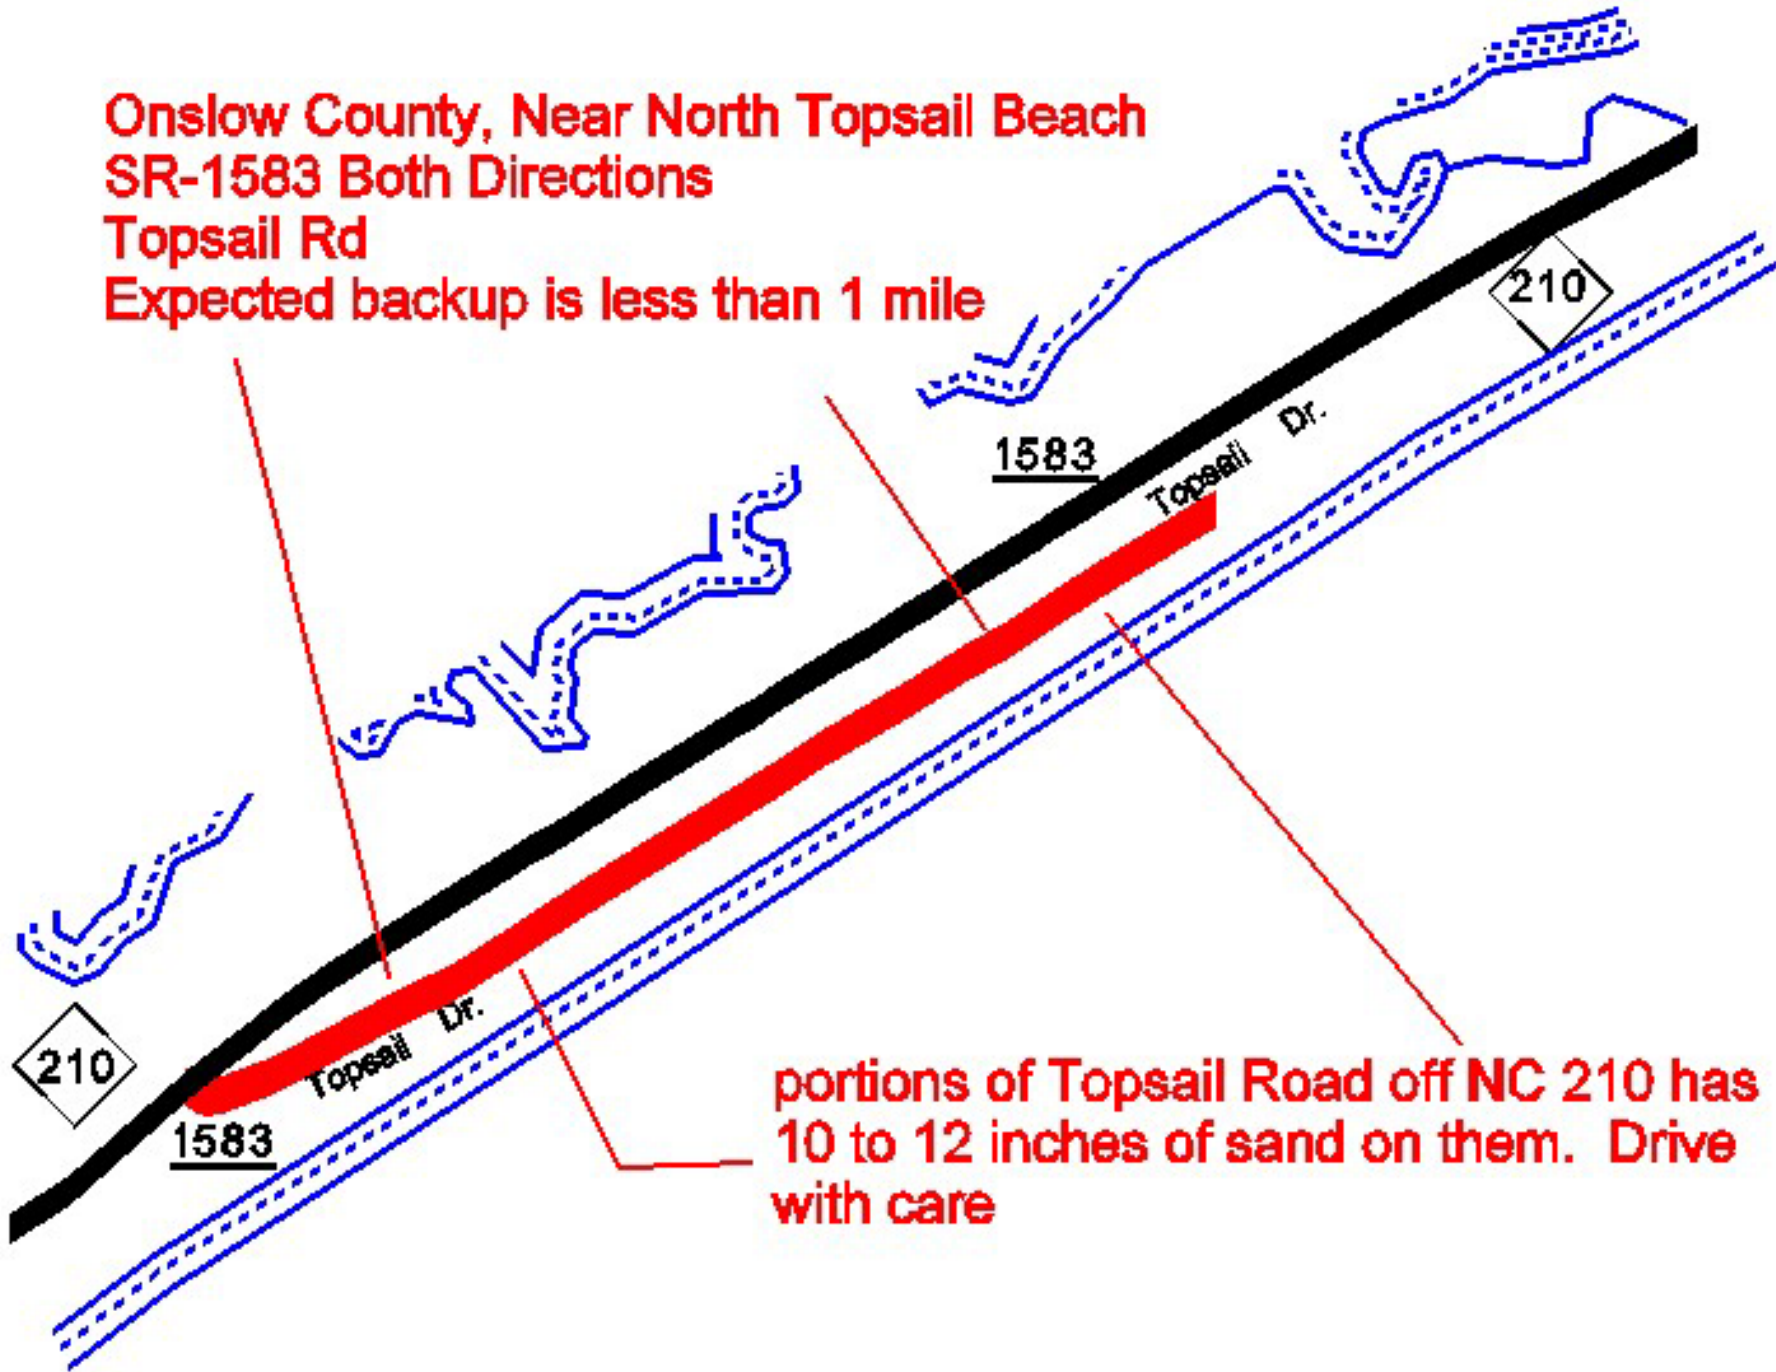

**Onslow County, Near North Topsail Beach**  
**SR-1583 Both Directions**  
**Topsail Rd**  
**Expected backup is less than 1 mile**

**portions of Topsail Road off NC 210 has  
10 to 12 inches of sand on them. Drive  
with care**