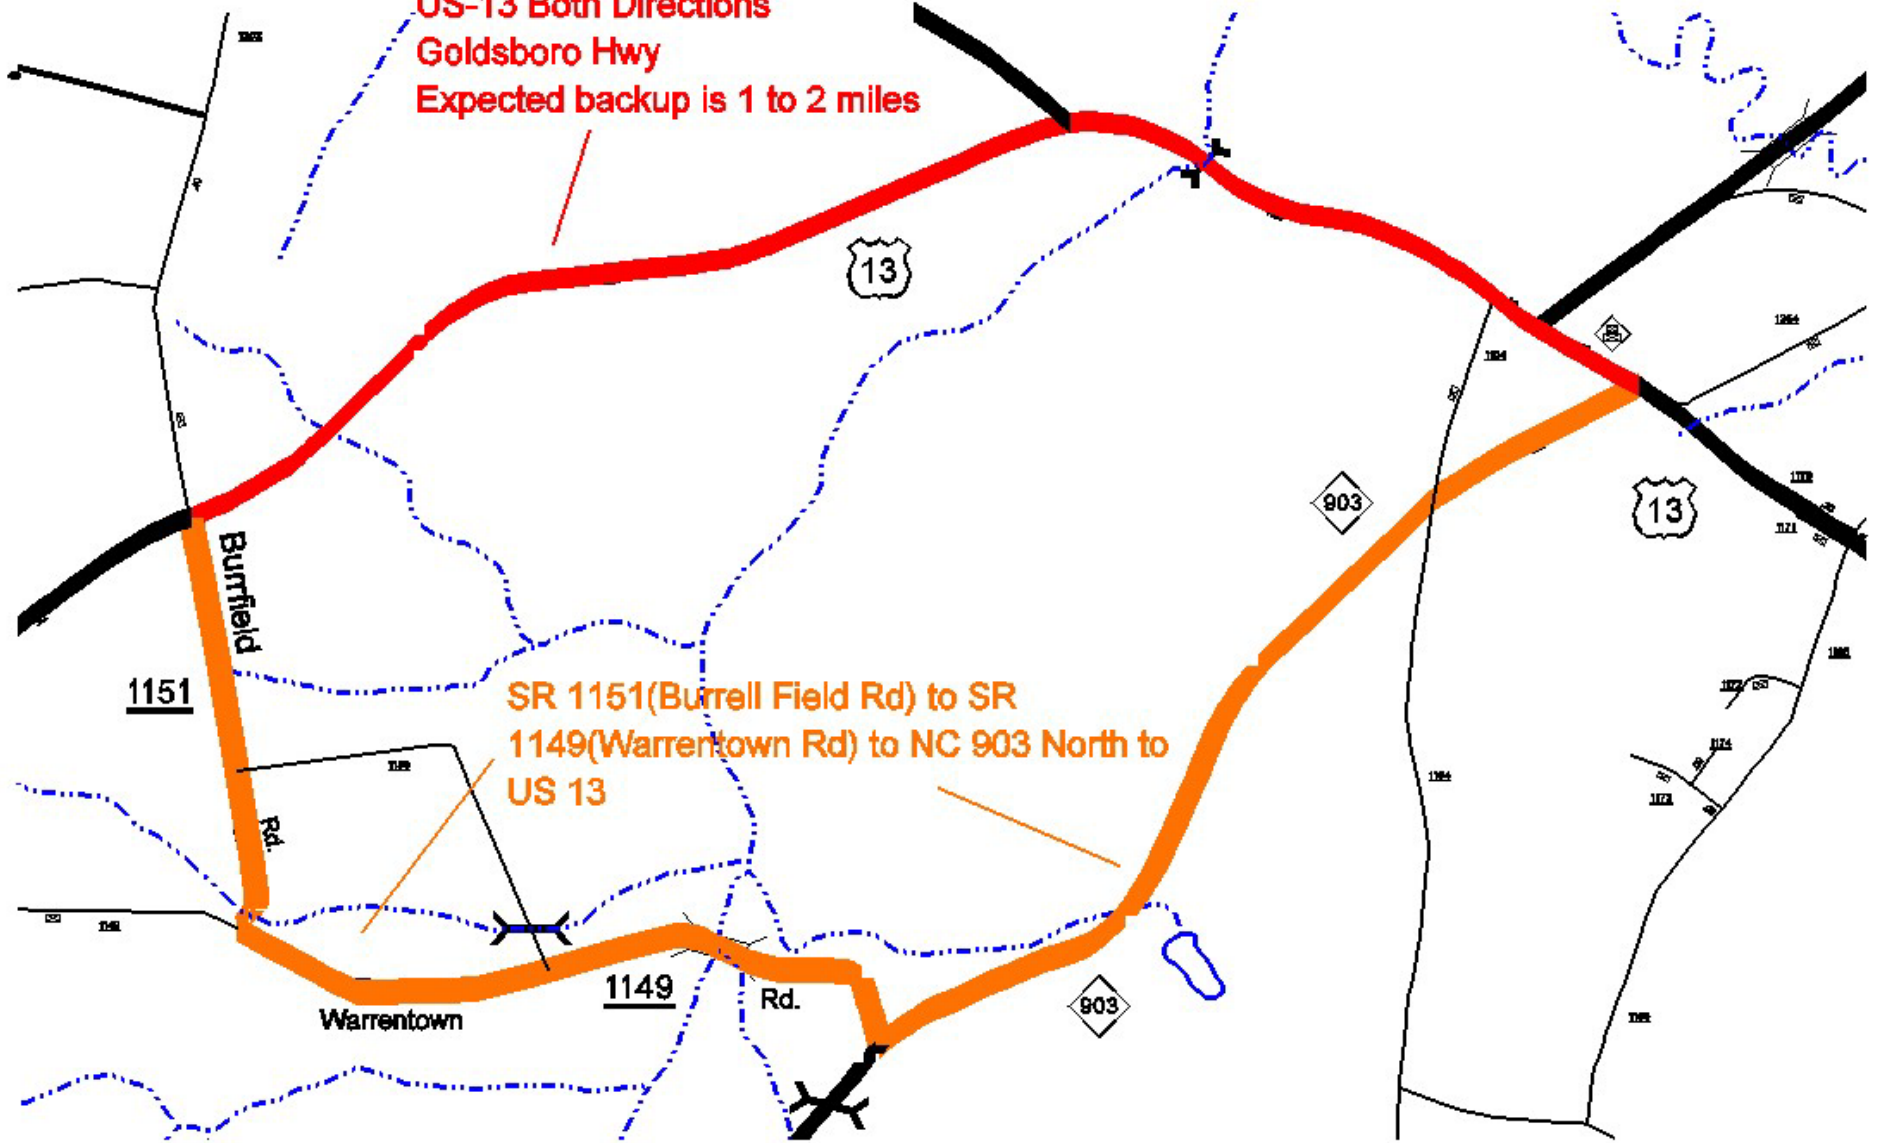

Greene County, South of Snow Hill
US-13 Both Directions
Goldsboro Hwy
Expected backup is 1 to 2 miles

SR 1151(Burrell Field Rd) to SR
1149(Warrentown Rd) to NC 903 North to
US 13