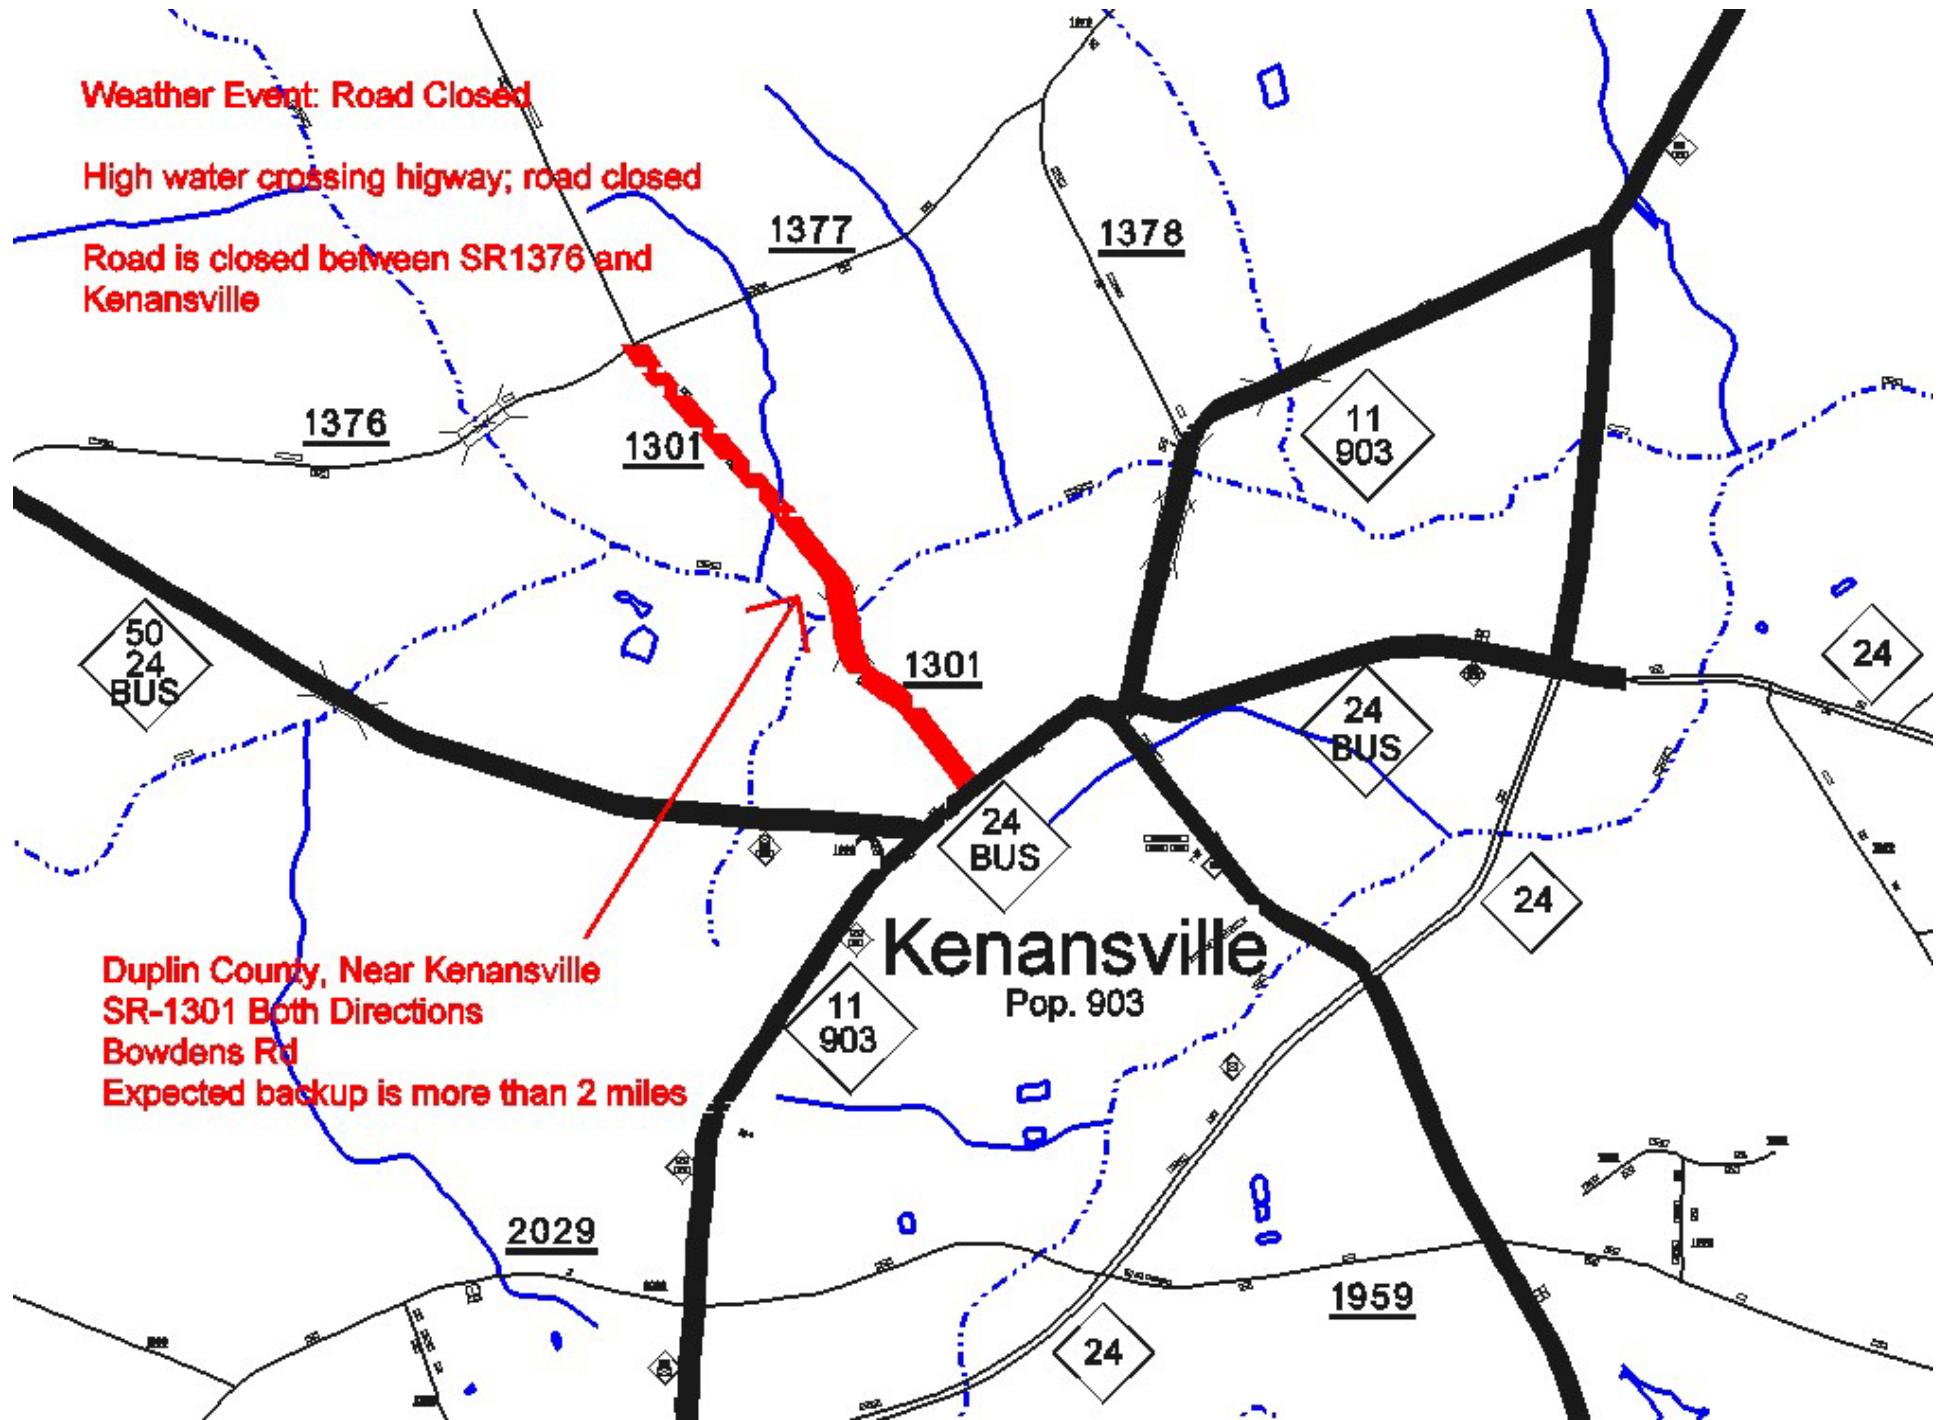

**Weather Event: Road Closed**

**High water crossing highway; road closed**

**Road is closed between SR1376 and Kenansville**

**Duplin County, Near Kenansville**  
**SR-1301 Both Directions**  
**Bowdens Rd**  
**Expected backup is more than 2 miles**