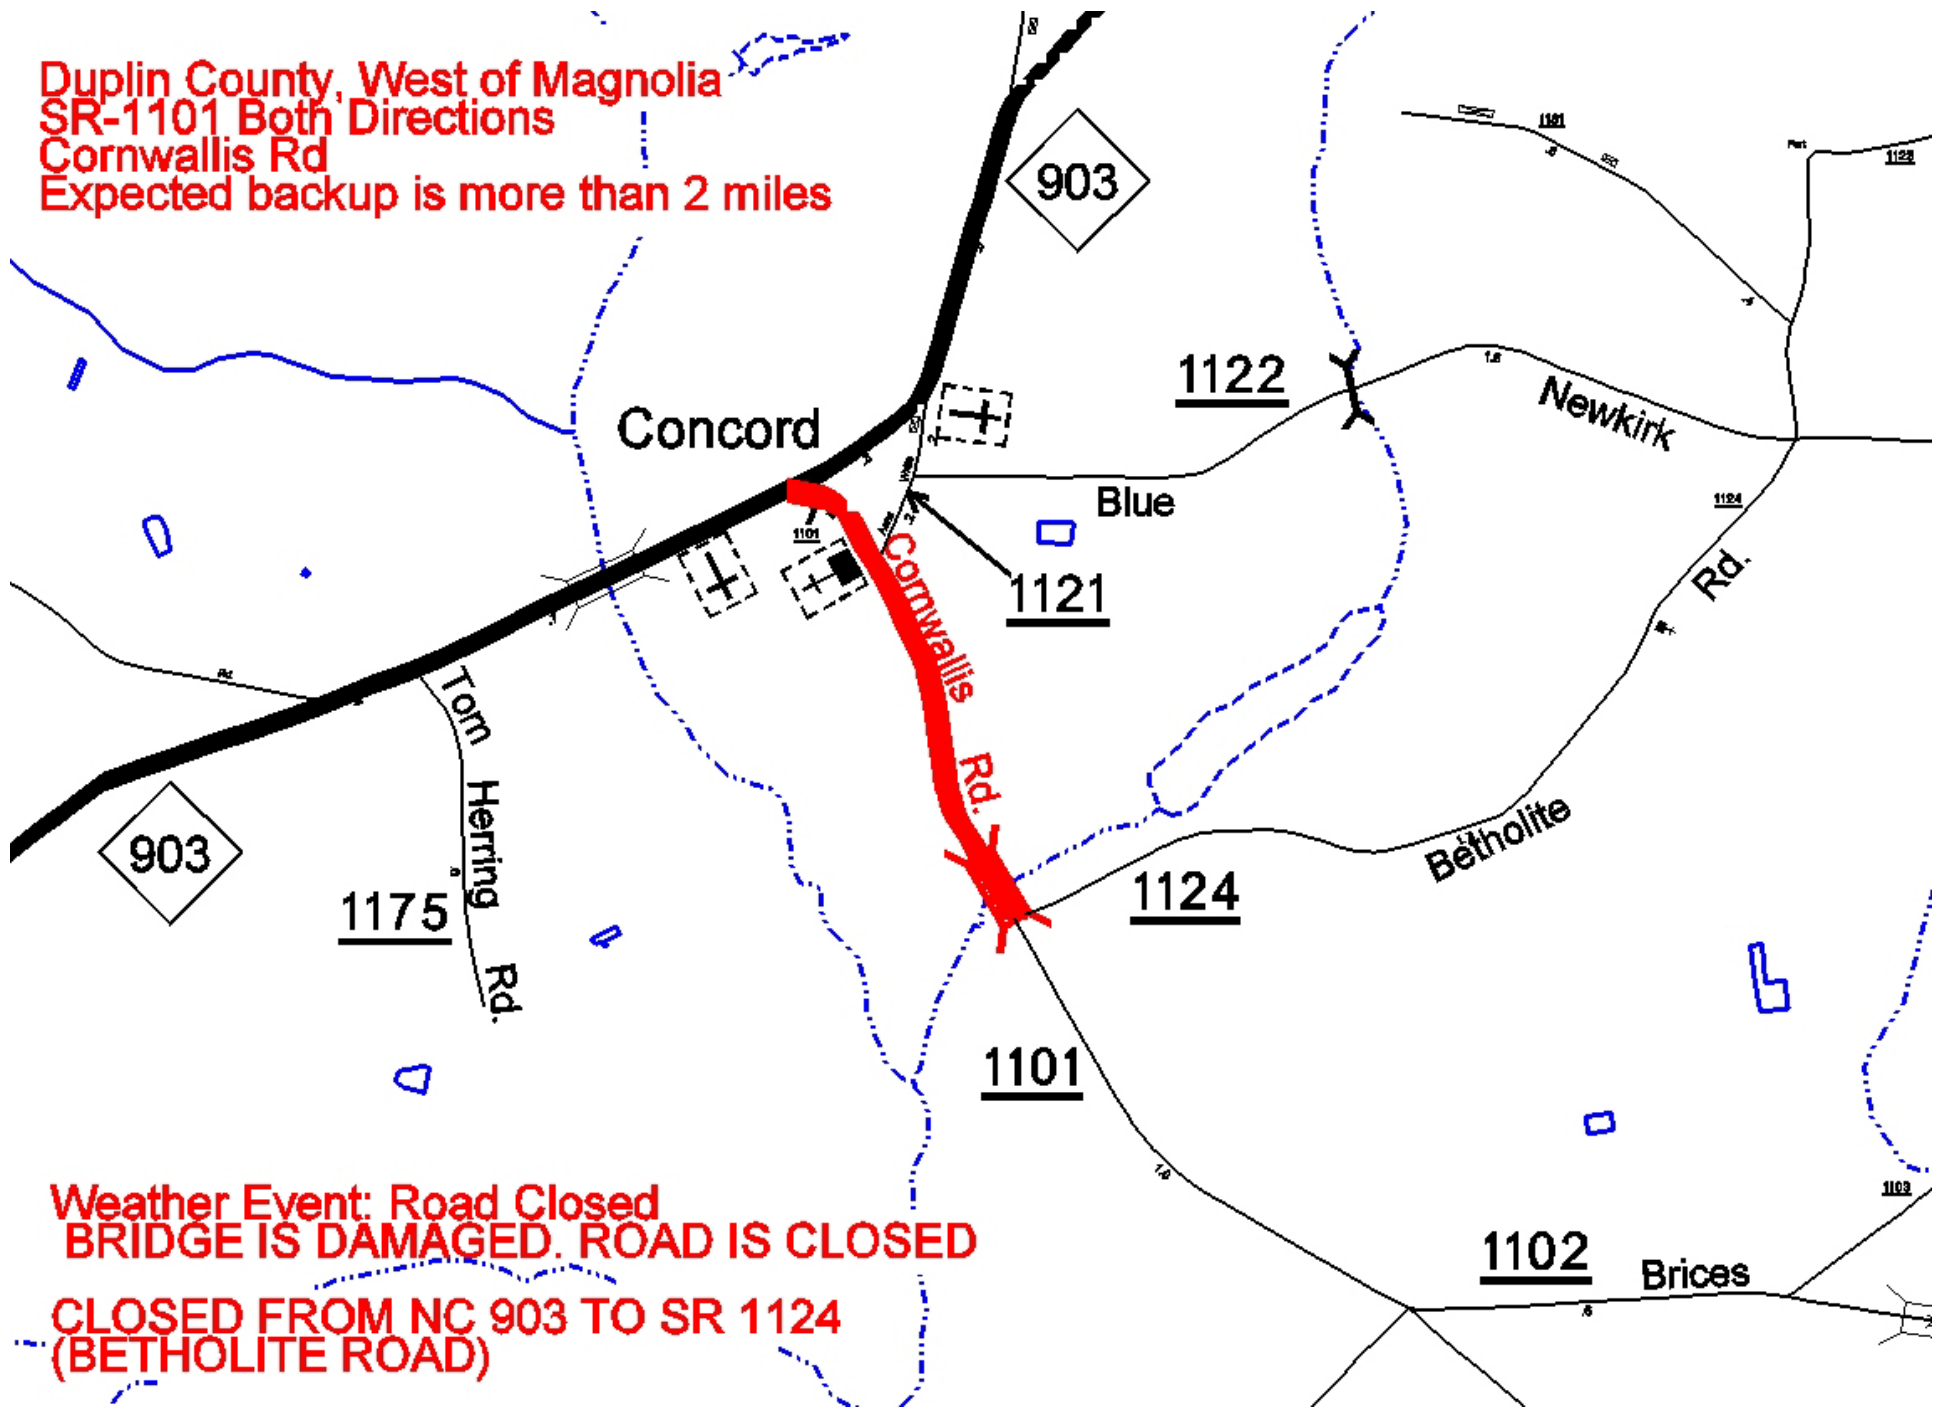

Duplin County, West of Magnolia  
SR-1101 Both Directions  
Cornwallis Rd  
Expected backup is more than 2 miles

Weather Event: Road Closed  
BRIDGE IS DAMAGED. ROAD IS CLOSED  
CLOSED FROM NC 903 TO SR 1124  
(BETHOLITE ROAD)