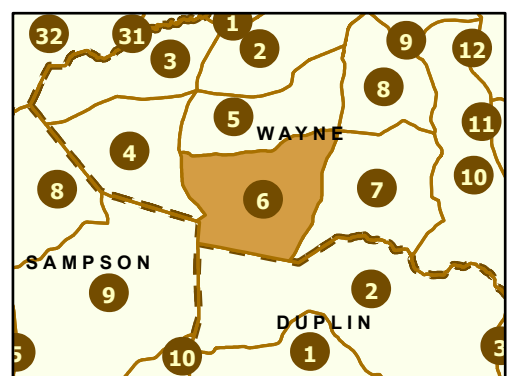

Maintenance Section 6 Wayne County

-  Interstates
-  US Routes
-  NC Routes
-  Secondary Routes
-  Ramps
-  Maint Section Boundary
-  Waterbodies
-  Municipal Areas

Only state-maintained routes are shown. Map updated in March 2024. For additional information, visit <https://connect.ncdot.gov/resources/State-Mapping/Pages/default.aspx>.