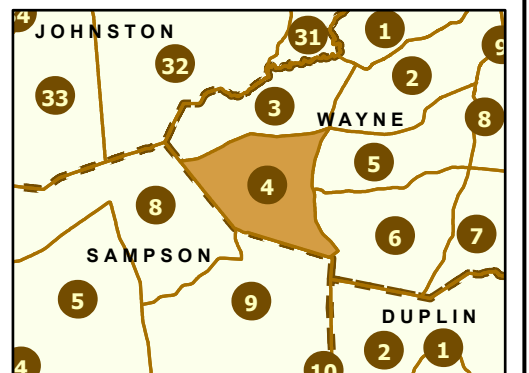

Maintenance Section 4 Wayne County

Only state-maintained routes are shown. Map updated in March 2024. For additional information, visit <https://connect.ncdot.gov/resources/State-Mapping/Pages/default.aspx>.