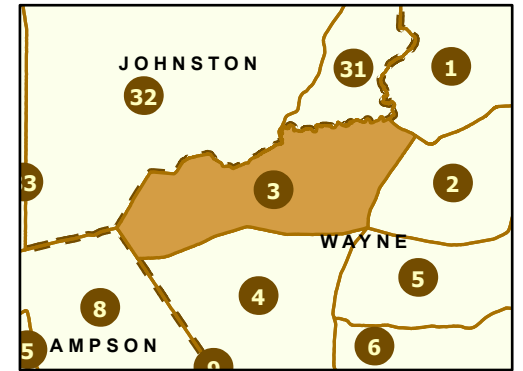

Maintenance Section 3 Wayne County

-  Maint Section Boundary
-  Interstates
-  Waterbodies
-  US Routes
-  Municipal Areas
-  NC Routes
-  Secondary Routes
-  Ramps

Only state-maintained routes are shown. Map updated in March 2024. For additional information, visit <https://connect.ncdot.gov/resources/State-Mapping/Pages/default.aspx>.