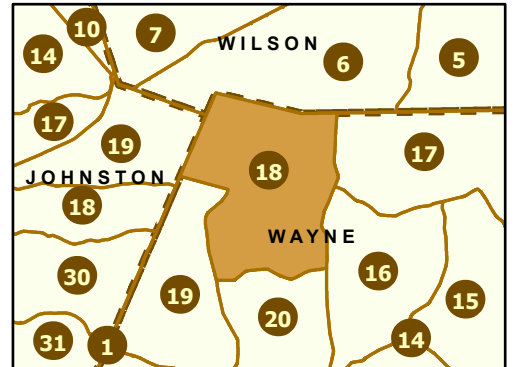

-  Interstates
-  US Routes
-  NC Routes
-  Secondary Routes
-  Ramps
-  Maint Section Boundary
-  Waterbodies
-  Municipal Areas

Maintenance Section 18 Wayne County

Only state-maintained routes are shown. Map updated in March 2024. For additional information, visit <https://connect.ncdot.gov/resources/State-Mapping/Pages/default.aspx>.