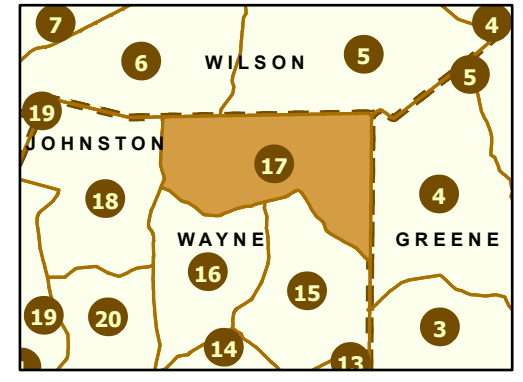

Maintenance Section 17 Wayne County

- Maint Section Boundary
- Waterbodies
- Municipal Areas
- Interstates
- US Routes
- NC Routes
- Secondary Routes
- Ramps

Only state-maintained routes are shown. Map updated in March 2024. For additional information, visit <https://connect.ncdot.gov/resources/State-Mapping/Pages/default.aspx>.