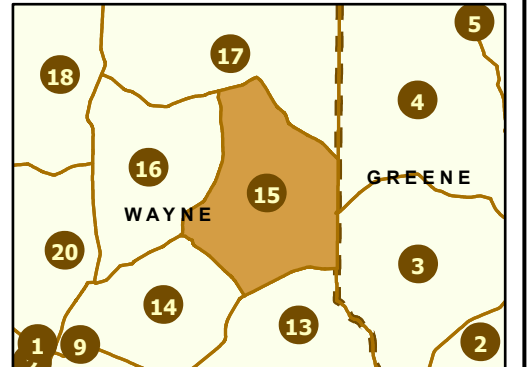

-  Interstates
-  US Routes
-  NC Routes
-  Secondary Routes
-  Ramps
-  Maint Section Boundary
-  Waterbodies
-  Municipal Areas

# Maintenance Section 15 Wayne County

Only state-maintained routes are shown. Map updated in March 2024. For additional information, visit <https://connect.ncdot.gov/resources/State-Mapping/Pages/default.aspx>.