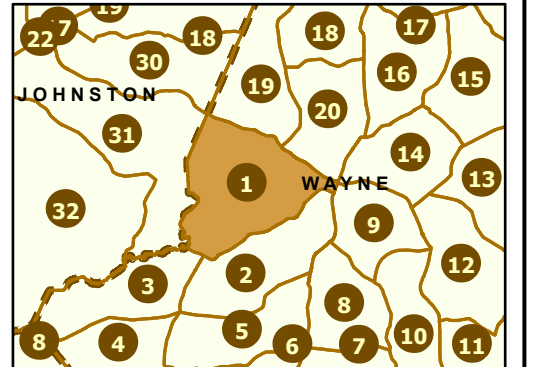

# Maintenance Section 1 Wayne County

Only state-maintained routes are shown. Map updated in March 2024. For additional information, visit <https://connect.ncdot.gov/resources/State-Mapping/Pages/default.aspx>.