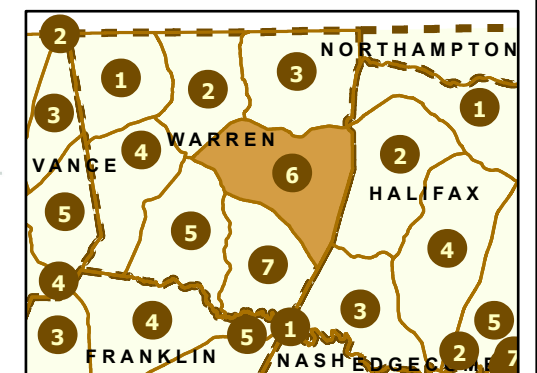

Maintenance Section 6 Warren County

OPM

Operations Program Management

Only state-maintained routes are shown. Map updated in March 2024. For additional information, visit <https://connect.ncdot.gov/resources/State-Mapping/Pages/default.aspx>.