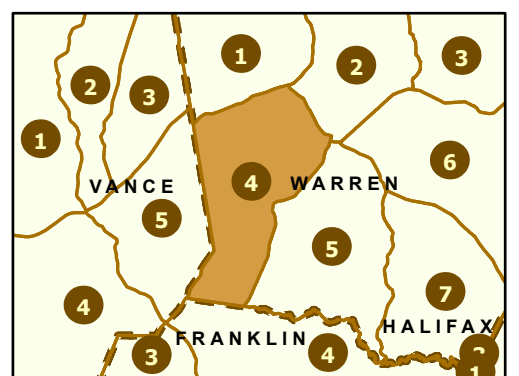

-  Interstates
-  US Routes
-  NC Routes
-  Secondary Routes
-  Ramps
-  Maint Section Boundary
-  Waterbodies
-  Municipal Areas

Maintenance Section 4 Warren County

Only state-maintained routes are shown. Map updated in March 2024. For additional information, visit <https://connect.ncdot.gov/resources/State-Mapping/Pages/default.aspx>.