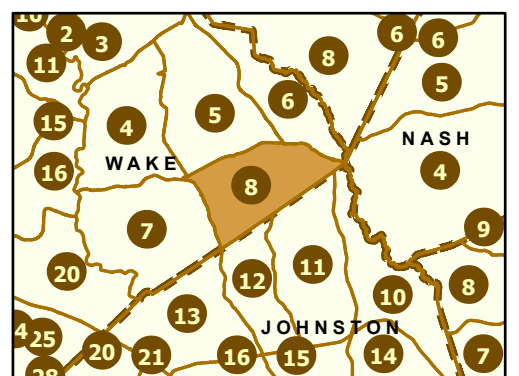

Maintenance Section 8 Wake County

Only state-maintained routes are shown. Map updated in March 2024. For additional information, visit <https://connect.ncdot.gov/resources/State-Mapping/Pages/default.aspx>.