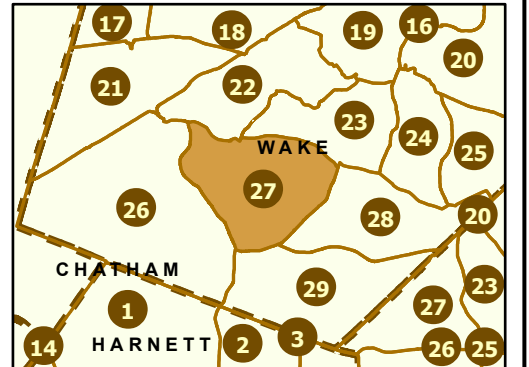

-  Interstates
-  US Routes
-  NC Routes
-  Secondary Routes
-  Ramps
-  Maint Section Boundary
-  Waterbodies
-  Municipal Areas

Maintenance Section 27 Wake County

Only state-maintained routes are shown. Map updated in March 2024. For additional information, visit <https://connect.ncdot.gov/resources/State-Mapping/Pages/default.aspx>.