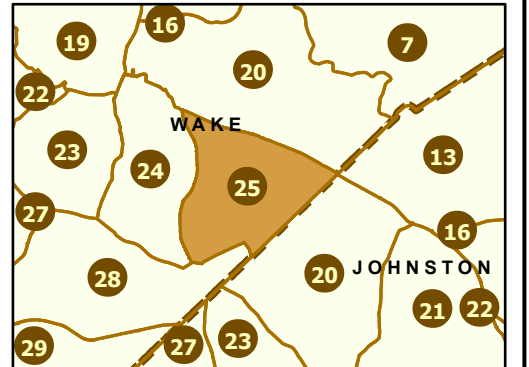

- Interstates
- US Routes
- NC Routes
- Secondary Routes
- Ramps
- Maint Section Boundary
- Waterbodies
- Municipal Areas

Maintenance Section 25 Wake County

Only state-maintained routes are shown. Map updated in March 2024. For additional information, visit <https://connect.ncdot.gov/resources/State-Mapping/Pages/default.aspx>.