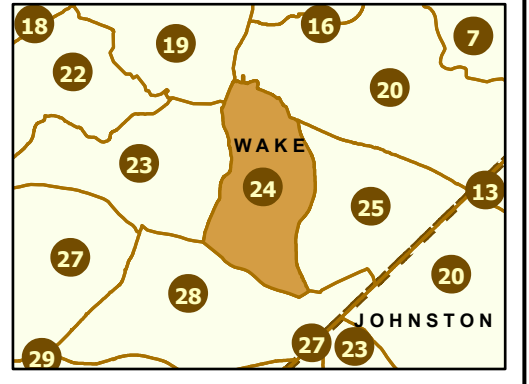

- Interstates
- US Routes
- NC Routes
- Secondary Routes
- Ramps
- Maint Section Boundary
- Waterbodies
- Municipal Areas

## Maintenance Section 24 Wake County

Only state-maintained routes are shown. Map updated in March 2024. For additional information, visit <https://connect.ncdot.gov/resources/State-Mapping/Pages/default.aspx>.