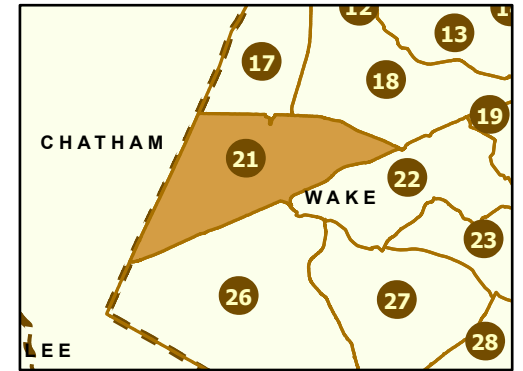

# Maintenance Section 21 Wake County

- Maint Section Boundary
- Waterbodies
- Municipal Areas
- Interstates
- US Routes
- NC Routes
- Secondary Routes
- Ramps

Only state-maintained routes are shown. Map updated in March 2024. For additional information, visit <https://connect.ncdot.gov/resources/State-Mapping/Pages/default.aspx>.