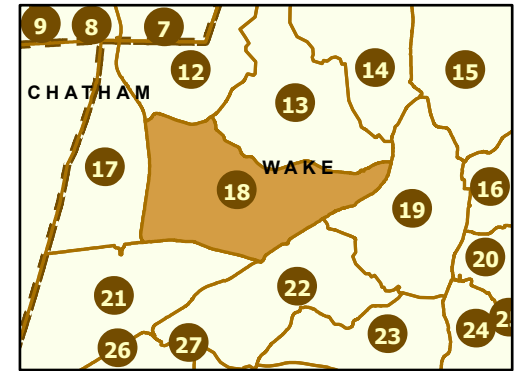

Maintenance Section 18 Wake County

-  Maint Section Boundary
-  Waterbodies
-  Municipal Areas
-  Interstates
-  US Routes
-  NC Routes
-  Secondary Routes
-  Ramps

Only state-maintained routes are shown. Map updated in March 2024. For additional information, visit <https://connect.ncdot.gov/resources/State-Mapping/Pages/default.aspx>.