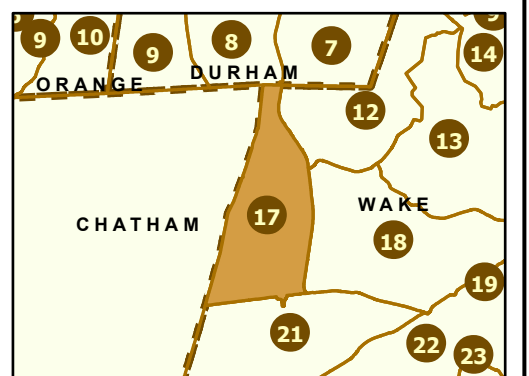

- Interstates
- US Routes
- NC Routes
- Secondary Routes
- Ramps
- Maint Section Boundary
- Waterbodies
- Municipal Areas

# Maintenance Section 17 Wake County

Only state-maintained routes are shown. Map updated in March 2024. For additional information, visit <https://connect.ncdot.gov/resources/State-Mapping/Pages/default.aspx>.