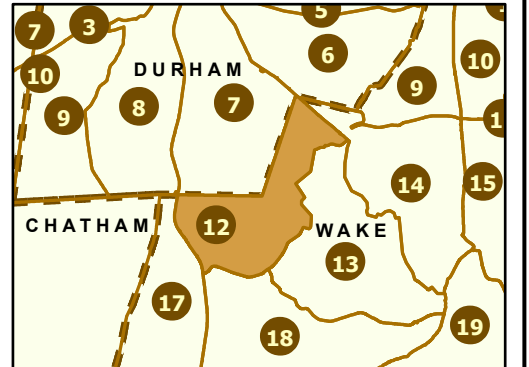

# Maintenance Section 12 Wake County

Only state-maintained routes are shown. Map updated in March 2024. For additional information, visit <https://connect.ncdot.gov/resources/State-Mapping/Pages/default.aspx>.