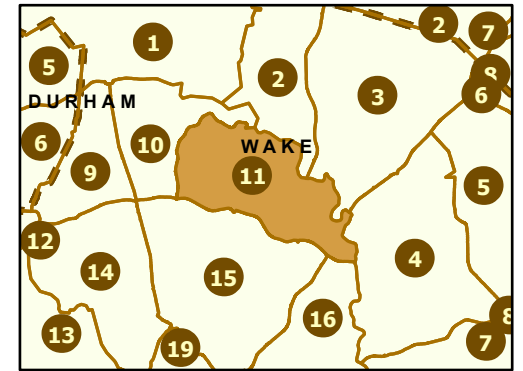

Maintenance Section 11 Wake County

-  Maint Section Boundary
-  Waterbodies
-  Municipal Areas
-  Interstates
-  US Routes
-  NC Routes
-  Secondary Routes
-  Ramps

Only state-maintained routes are shown. Map updated in March 2024. For additional information, visit <https://connect.ncdot.gov/resources/State-Mapping/Pages/default.aspx>.