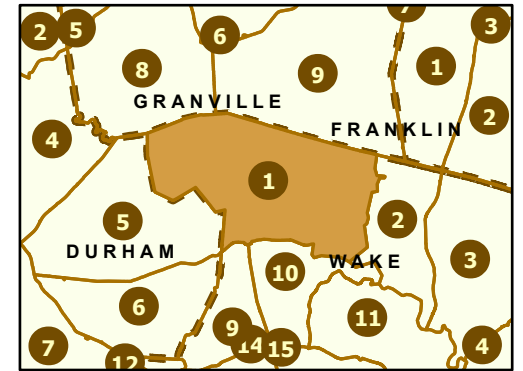

Maintenance Section 1 Wake County

-  Maint Section Boundary
-  Interstates
-  Waterbodies
-  US Routes
-  Municipal Areas
-  NC Routes
-  Secondary Routes
-  Ramps

OPM
Operations Program Management

Only state-maintained routes are shown. Map updated in March 2024. For additional information, visit <https://connect.ncdot.gov/resources/State-Mapping/Pages/default.aspx>.