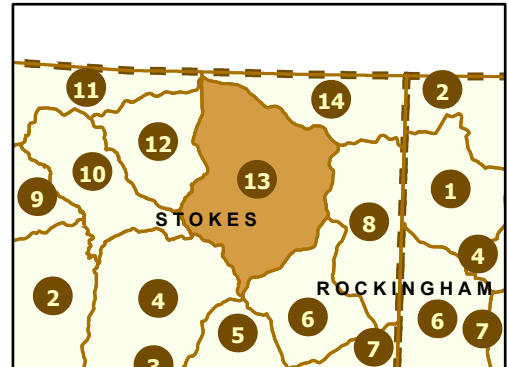

-  Interstates
-  US Routes
-  NC Routes
-  Secondary Routes
-  Ramps
-  Maint Section Boundary
-  Waterbodies
-  Municipal Areas

Maintenance Section 13 Stokes County

Only state-maintained routes are shown. Map updated in March 2024. For additional information, visit <https://connect.ncdot.gov/resources/State-Mapping/Pages/default.aspx>.