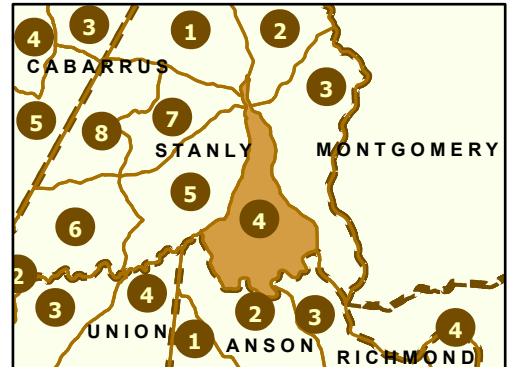

Maintenance Section 4 Stanly County

Only state-maintained routes are shown. Map updated in March 2024. For additional information, visit <https://connect.ncdot.gov/resources/State-Mapping/Pages/default.aspx>.