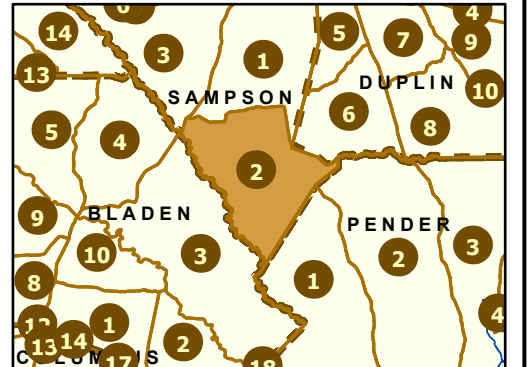

- Interstates
- US Routes
- NC Routes
- Secondary Routes
- Ramps
- Maint Section Boundary
- Waterbodies
- Municipal Areas

Maintenance Section 2 Sampson County

Only state-maintained routes are shown. Map updated in March 2024. For additional information, visit <https://connect.ncdot.gov/resources/State-Mapping/Pages/default.aspx>.