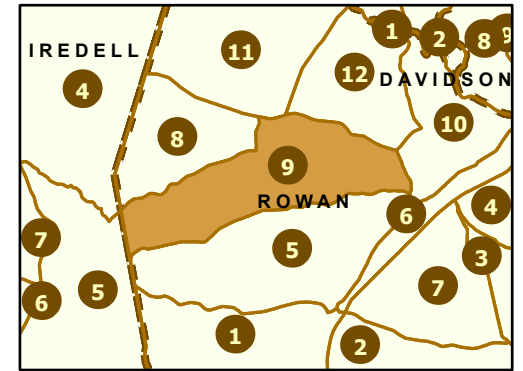

Maintenance Section 9 Rowan County

OPM
Operations Program Management

Only state-maintained routes are shown. Map updated in March 2024. For additional information, visit <https://connect.ncdot.gov/resources/State-Mapping/Pages/default.aspx>.