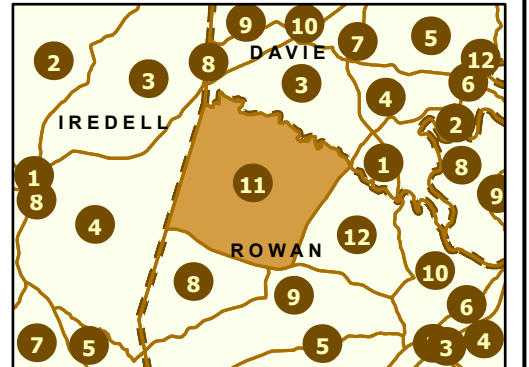

-  Interstates
-  US Routes
-  NC Routes
-  Secondary Routes
-  Ramps
-  Maint Section Boundary
-  Waterbodies
-  Municipal Areas

Maintenance Section 11 Rowan County

Only state-maintained routes are shown. Map updated in March 2024. For additional information, visit <https://connect.ncdot.gov/resources/State-Mapping/Pages/default.aspx>.