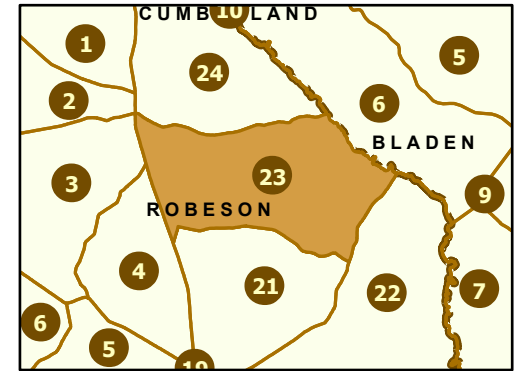

Maintenance Section 23 Robeson County

- Maint Section Boundary
- Interstates
- US Routes
- Waterbodies
- NC Routes
- Municipal Areas
- Secondary Routes
- Ramps

Only state-maintained routes are shown. Map updated in March 2024. For additional information, visit <https://connect.ncdot.gov/resources/State-Mapping/Pages/default.aspx>.