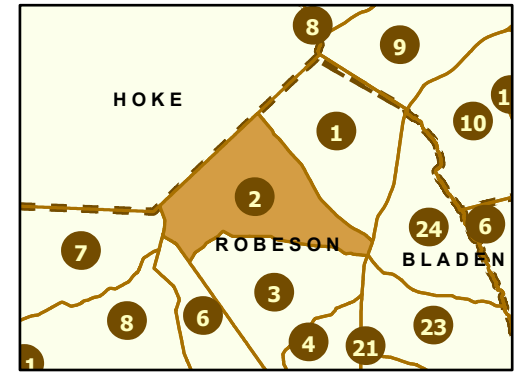

# Maintenance Section 2 Robeson County

- Maint Section Boundary
- Waterbodies
- Municipal Areas
- Interstates
- US Routes
- NC Routes
- Secondary Routes
- Ramps

Only state-maintained routes are shown. Map updated in March 2024. For additional information, visit <https://connect.ncdot.gov/resources/State-Mapping/Pages/default.aspx>.