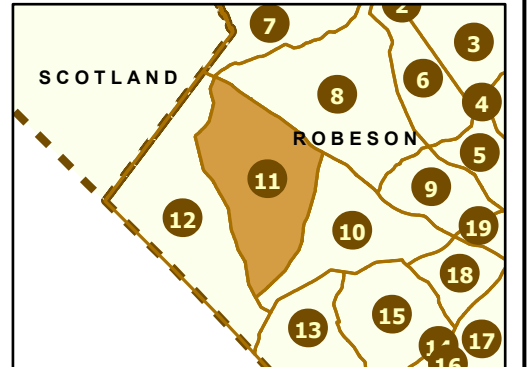

-  Interstates
-  US Routes
-  NC Routes
-  Secondary Routes
-  Ramps
-  Maint Section Boundary
-  Waterbodies
-  Municipal Areas

# Maintenance Section 11 Robeson County

Only state-maintained routes are shown. Map updated in March 2024. For additional information, visit <https://connect.ncdot.gov/resources/State-Mapping/Pages/default.aspx>.